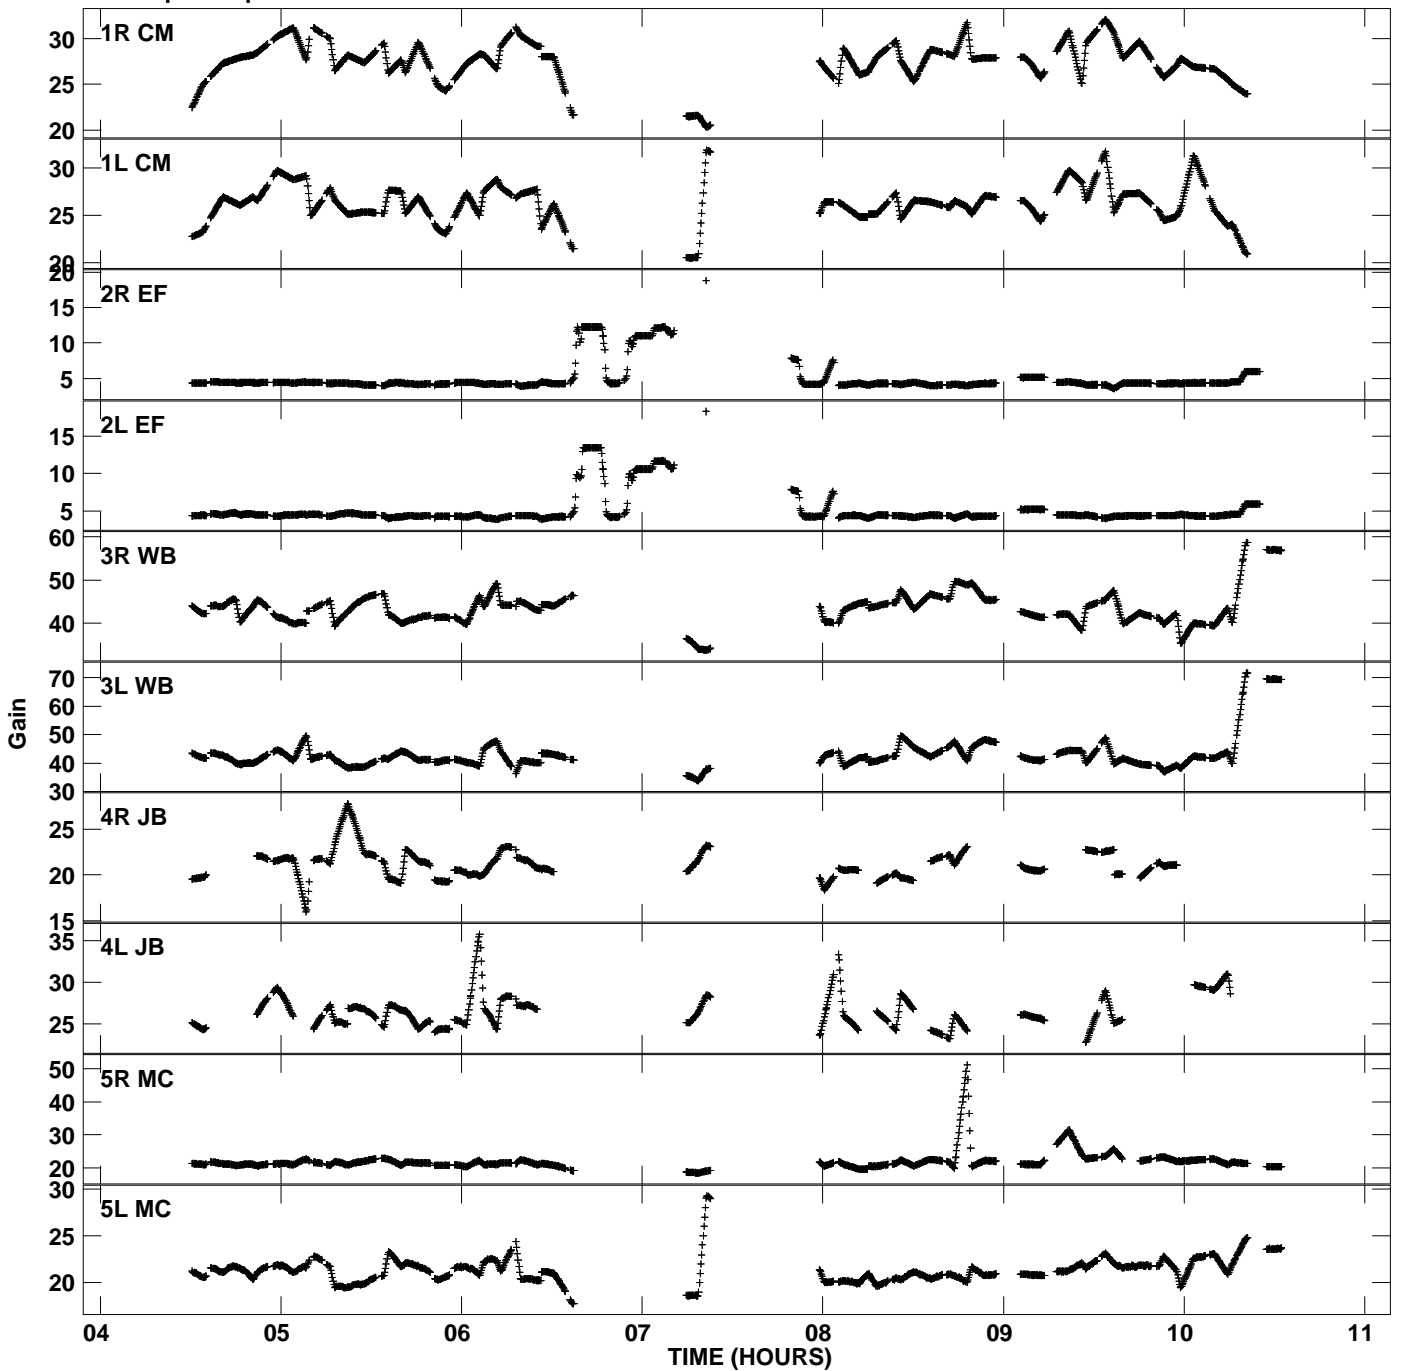

Plot file version 1 created 21-AUG-2006 08:51:56  
Gain amp vs UTC time for EM061C\_2.TMP.1  
CL 4 Rpol & Lpol IF 1

Plot file version 2 created 21-AUG-2006 08:51:56  
Gain amp vs UTC time for EM061C\_2.TMP.1  
CL 4 Rpol & Lpol IF 1