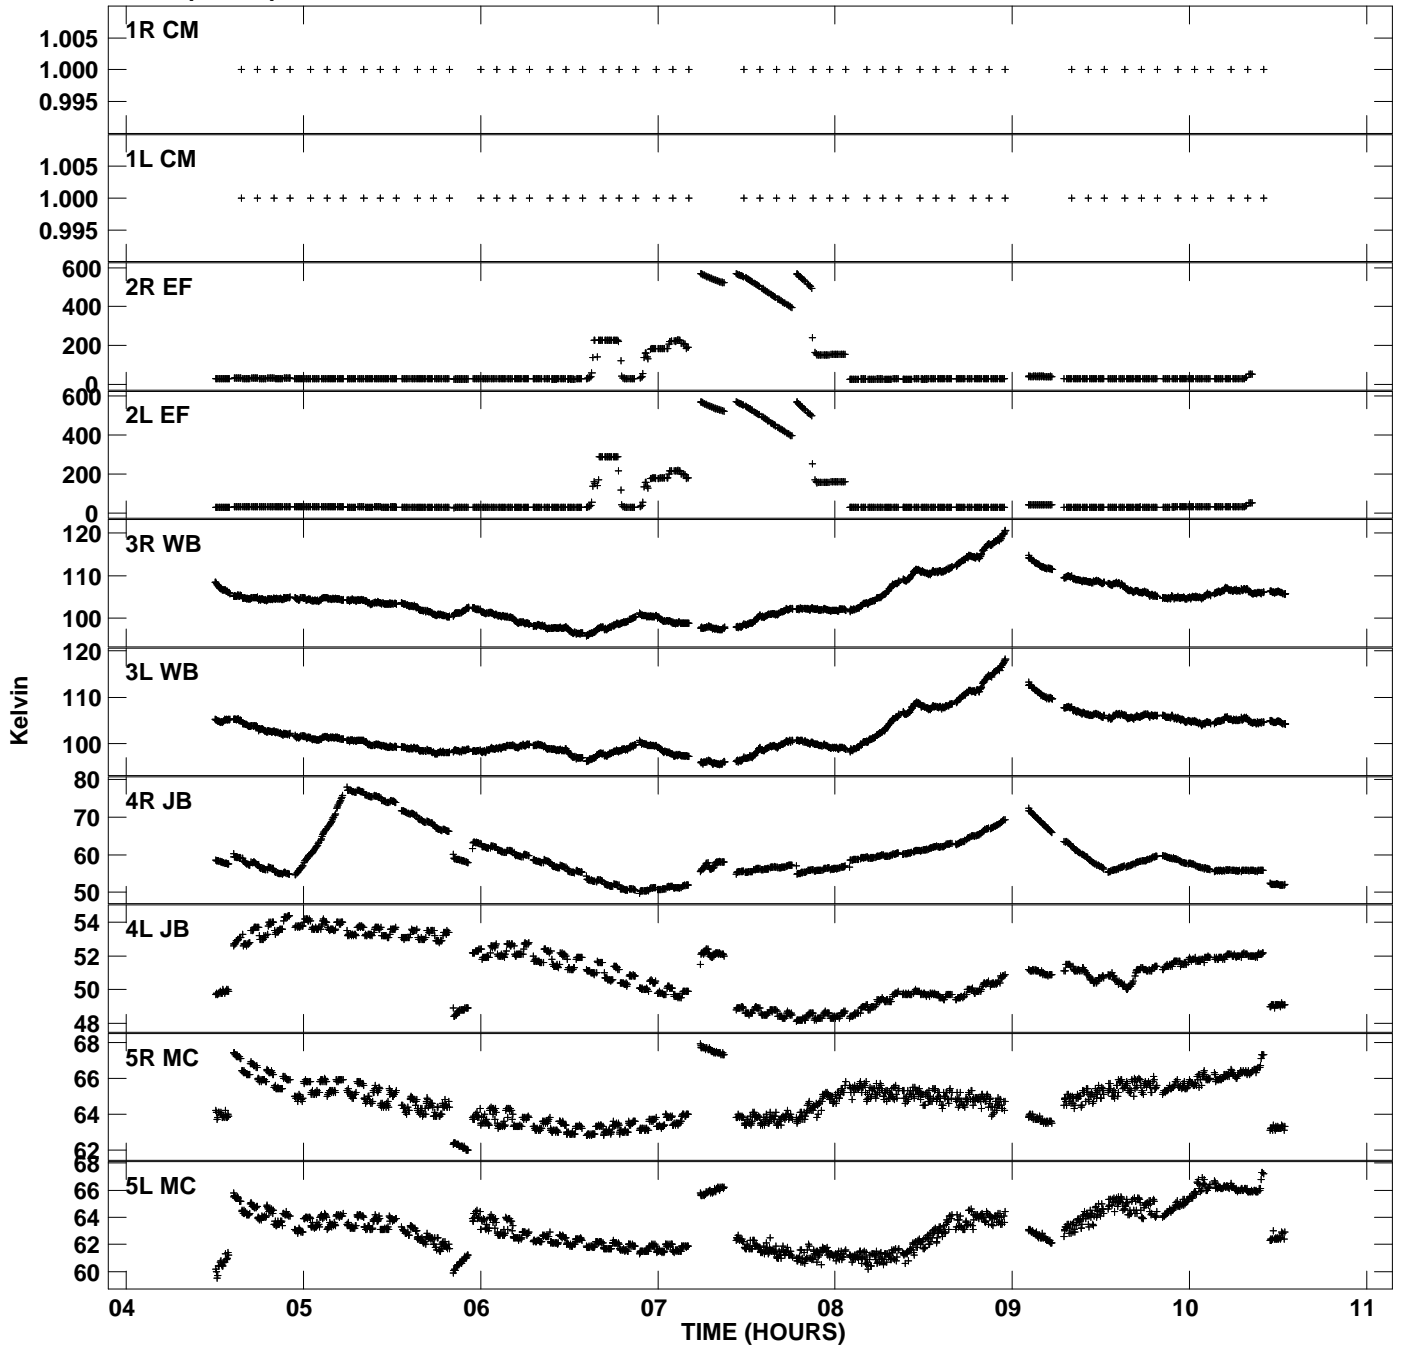

Plot file version 1 created 17-AUG-2006 15:31:09  
Tsys vs UTC time for EM061C\_2.UVDATA.1  
TY 1 Rpol & Lpol IF 1

Plot file version 2 created 17-AUG-2006 15:31:09  
Tsyst vs UTC time for EM061C\_2.UVDATA.1  
TY 1 Rpol & Lpol IF 1