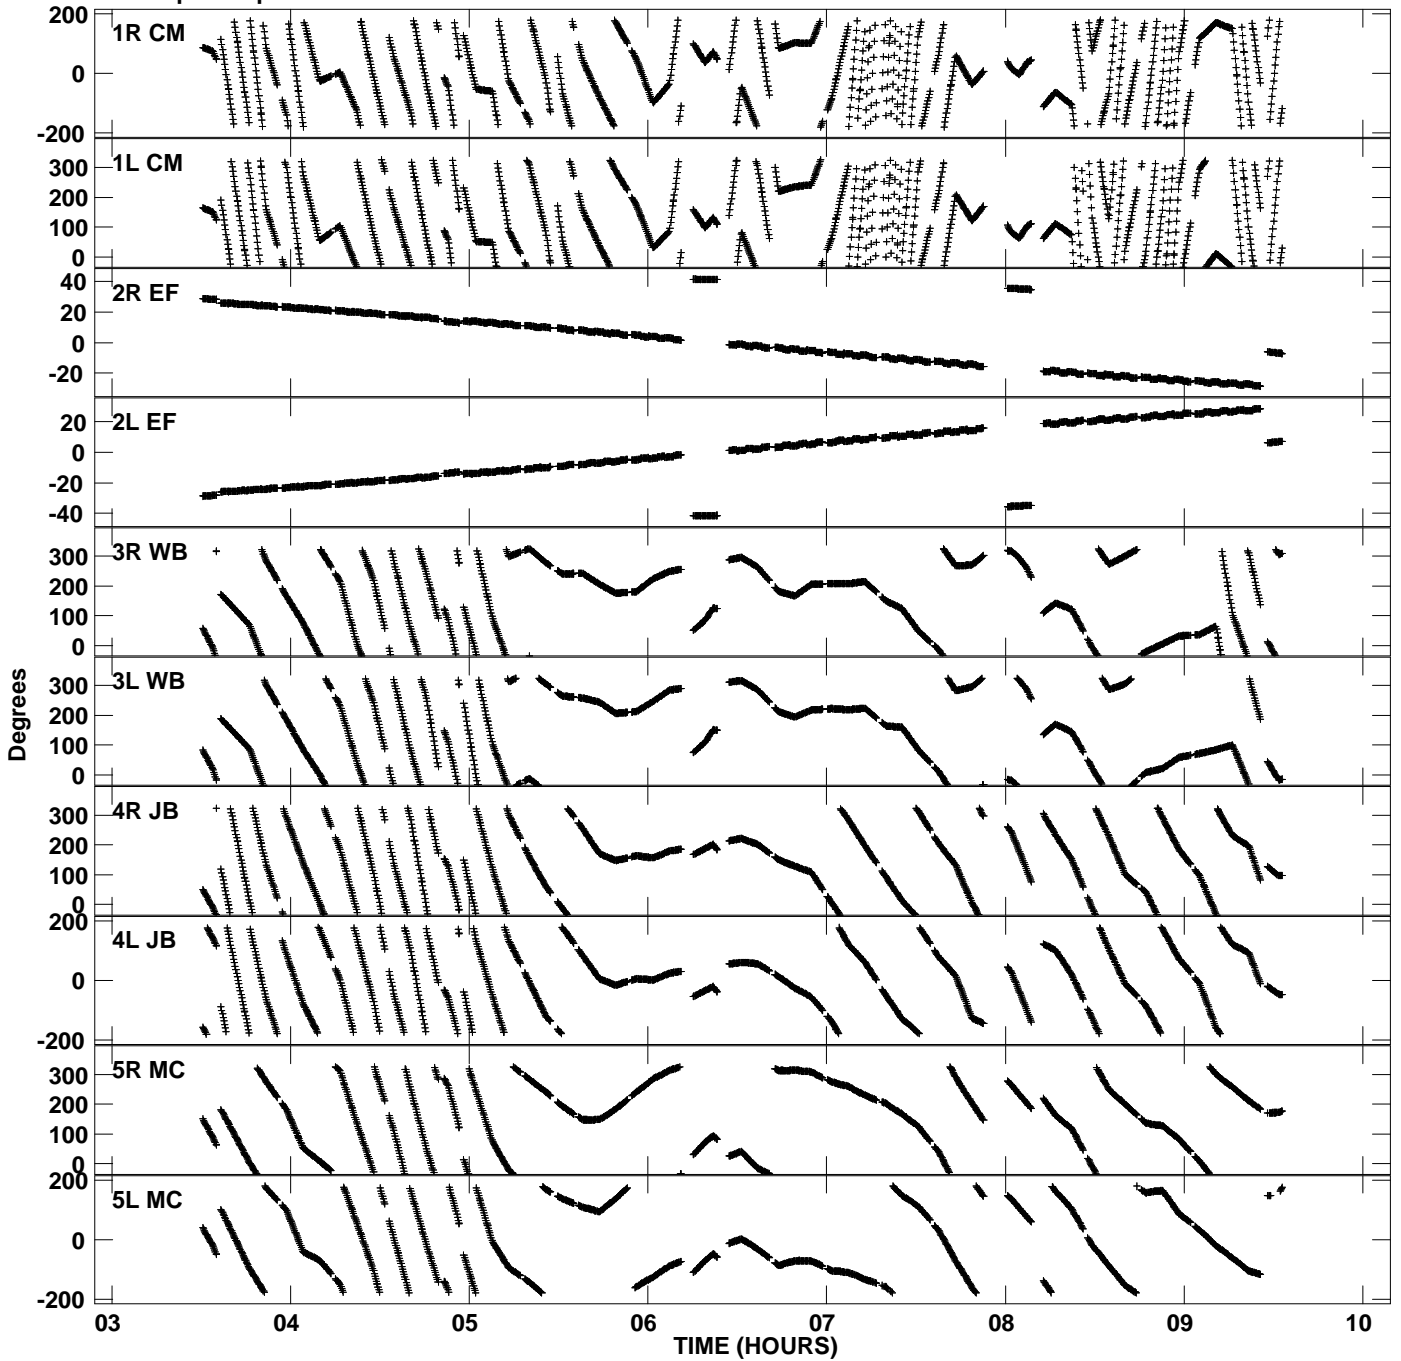

Plot file version 1 created 24-MAY-2007 14:42:16
Gain phs vs UTC time for EM061D_1.UVDATA.1
CL 3 Rpol & Lpol IF 1

Plot file version 2 created 24-MAY-2007 14:42:17
Gain phs vs UTC time for EM061D_1.UVDATA.1
CL 3 Rpol & Lpol IF 1