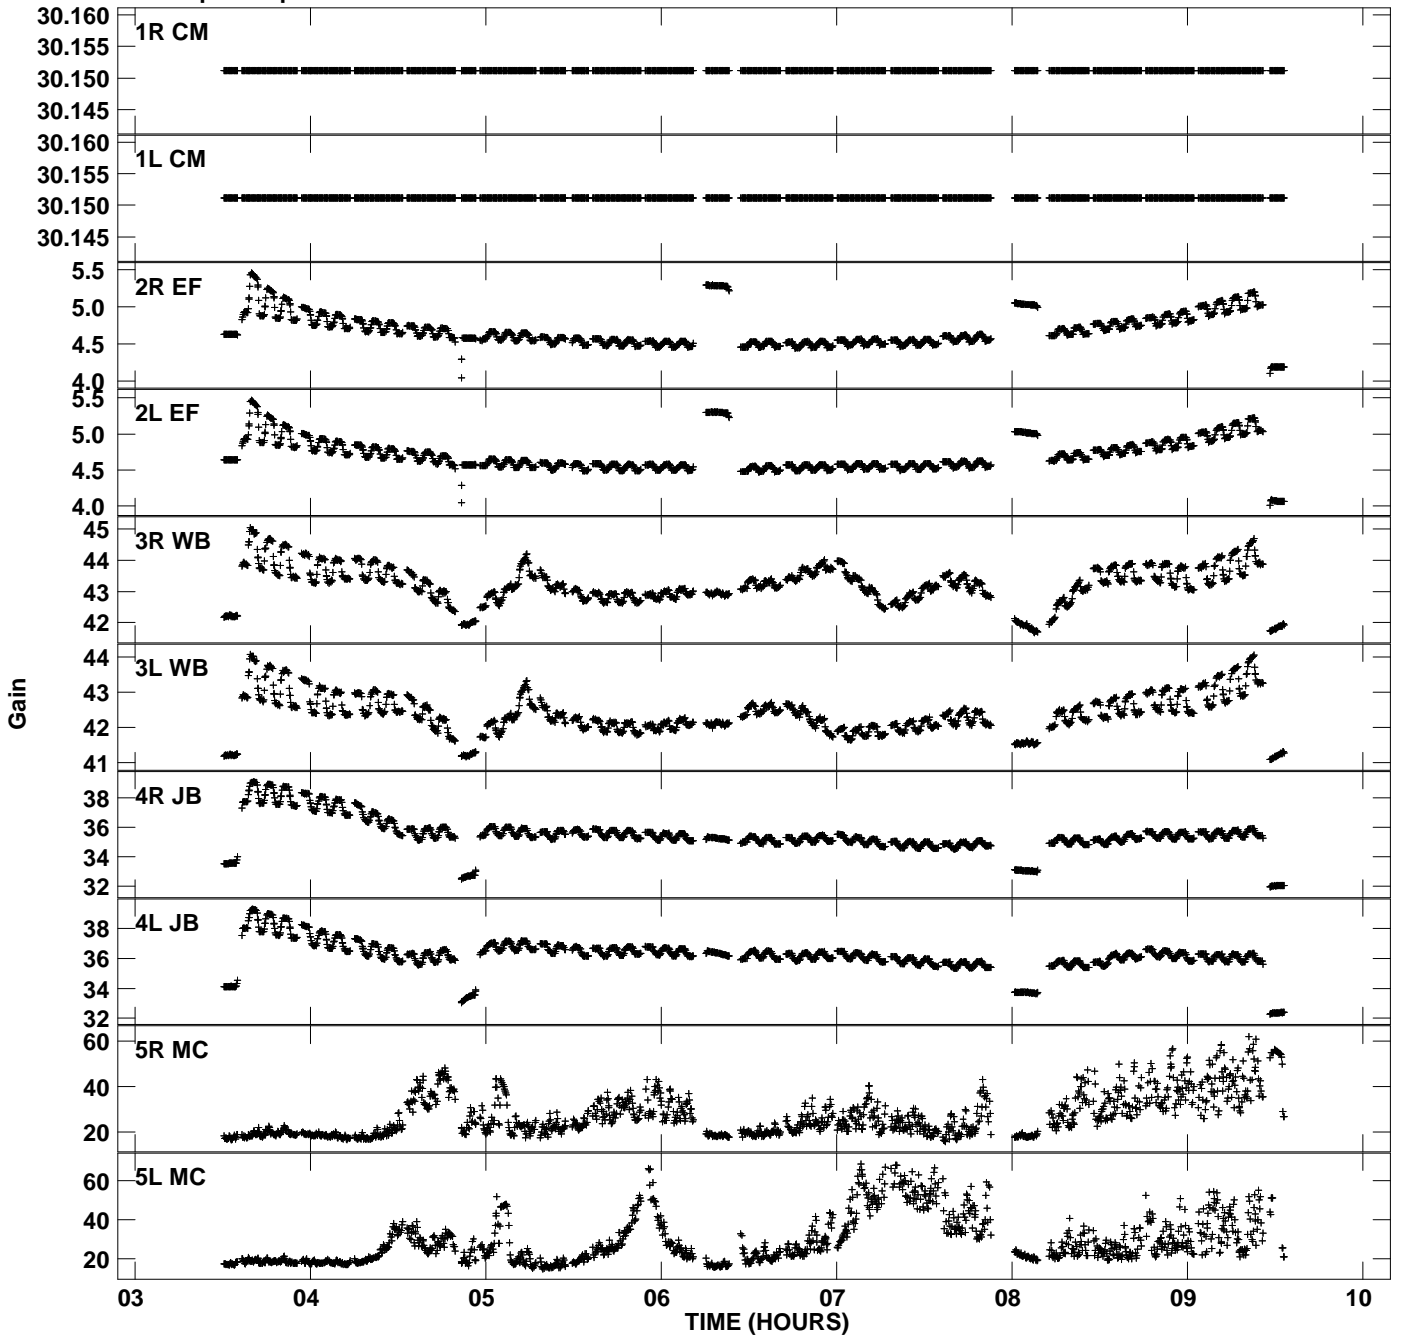

Plot file version 1 created 24-MAY-2007 09:39:45
Gain amp vs UTC time for EM061D_1.UVDATA.1
CL 2 Rpol & Lpol IF 1

Plot file version 2 created 24-MAY-2007 09:39:45
Gain amp vs UTC time for EM061D_1.UVDATA.1
CL 2 Rpol & Lpol IF 1