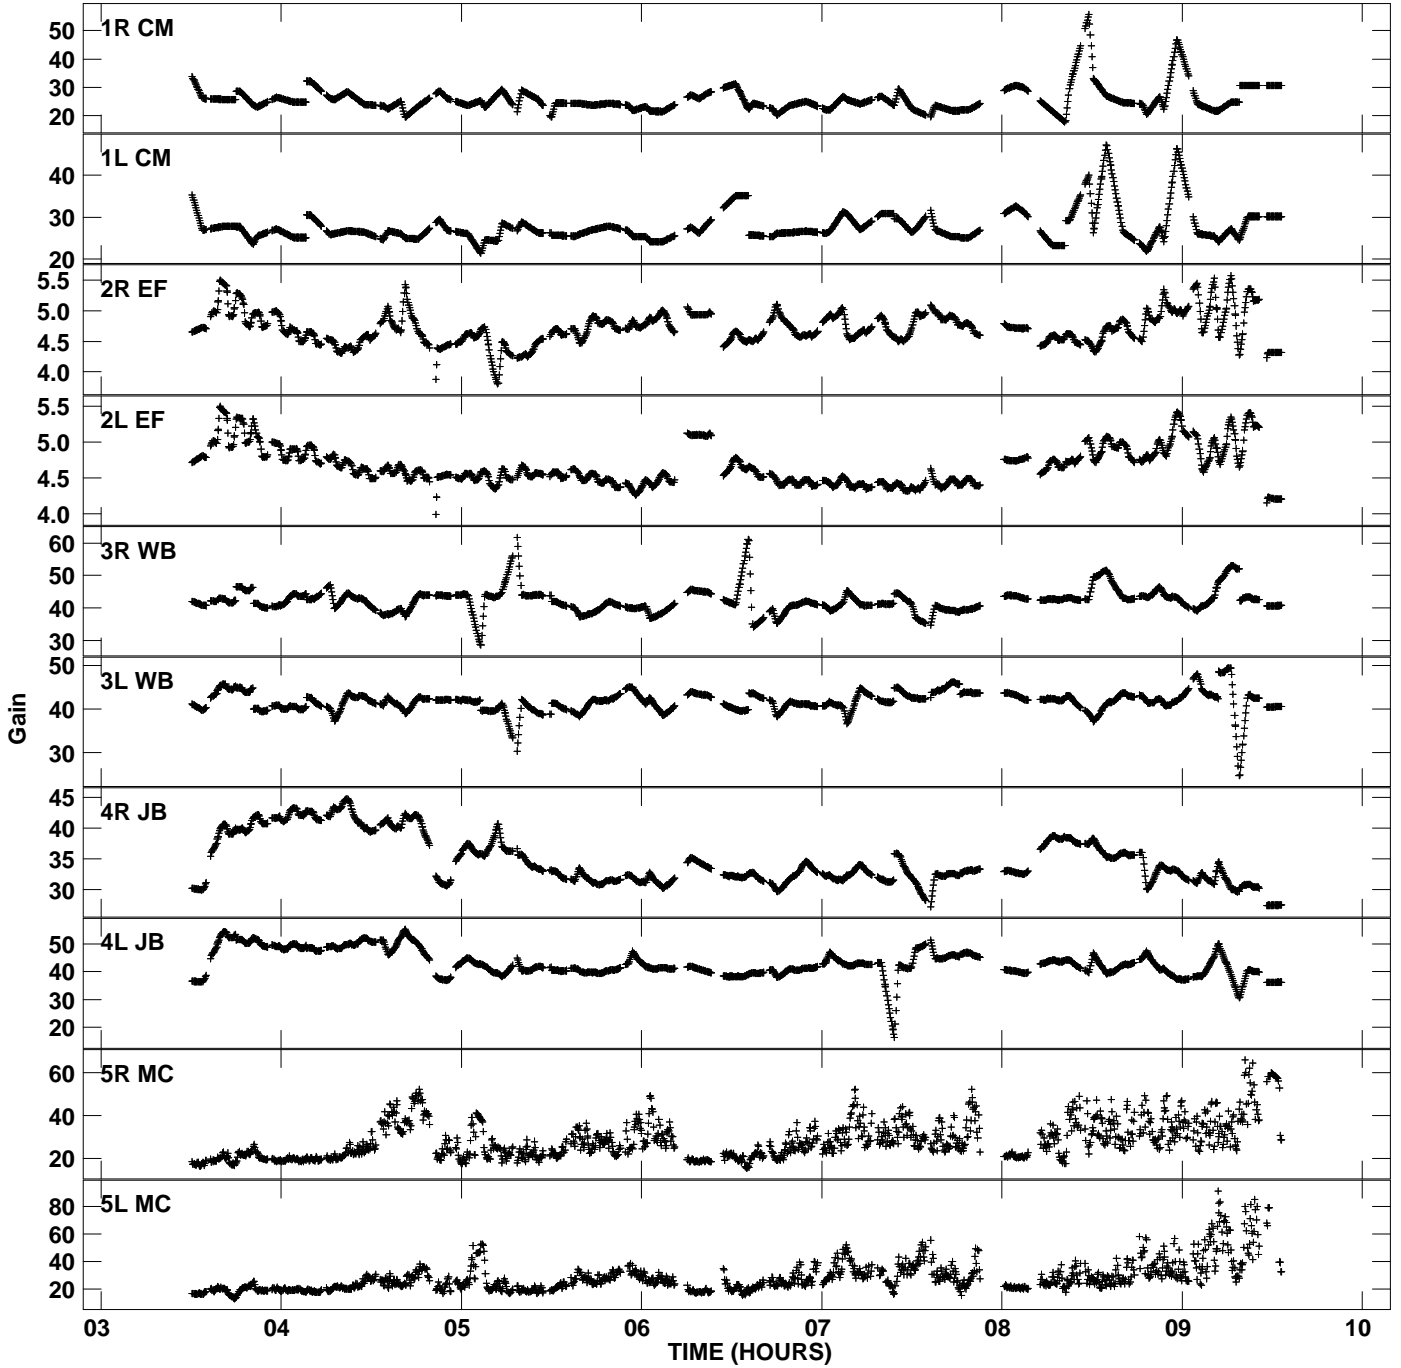

Plot file version 1 created 24-MAY-2007 16:02:53
Gain amp vs UTC time for EM061D_1.TMP.1
CL 4 Rpol & Lpol IF 1

Plot file version 2 created 24-MAY-2007 16:02:53
Gain amp vs UTC time for EM061D_1.TMP.1
CL 4 Rpol & Lpol IF 1