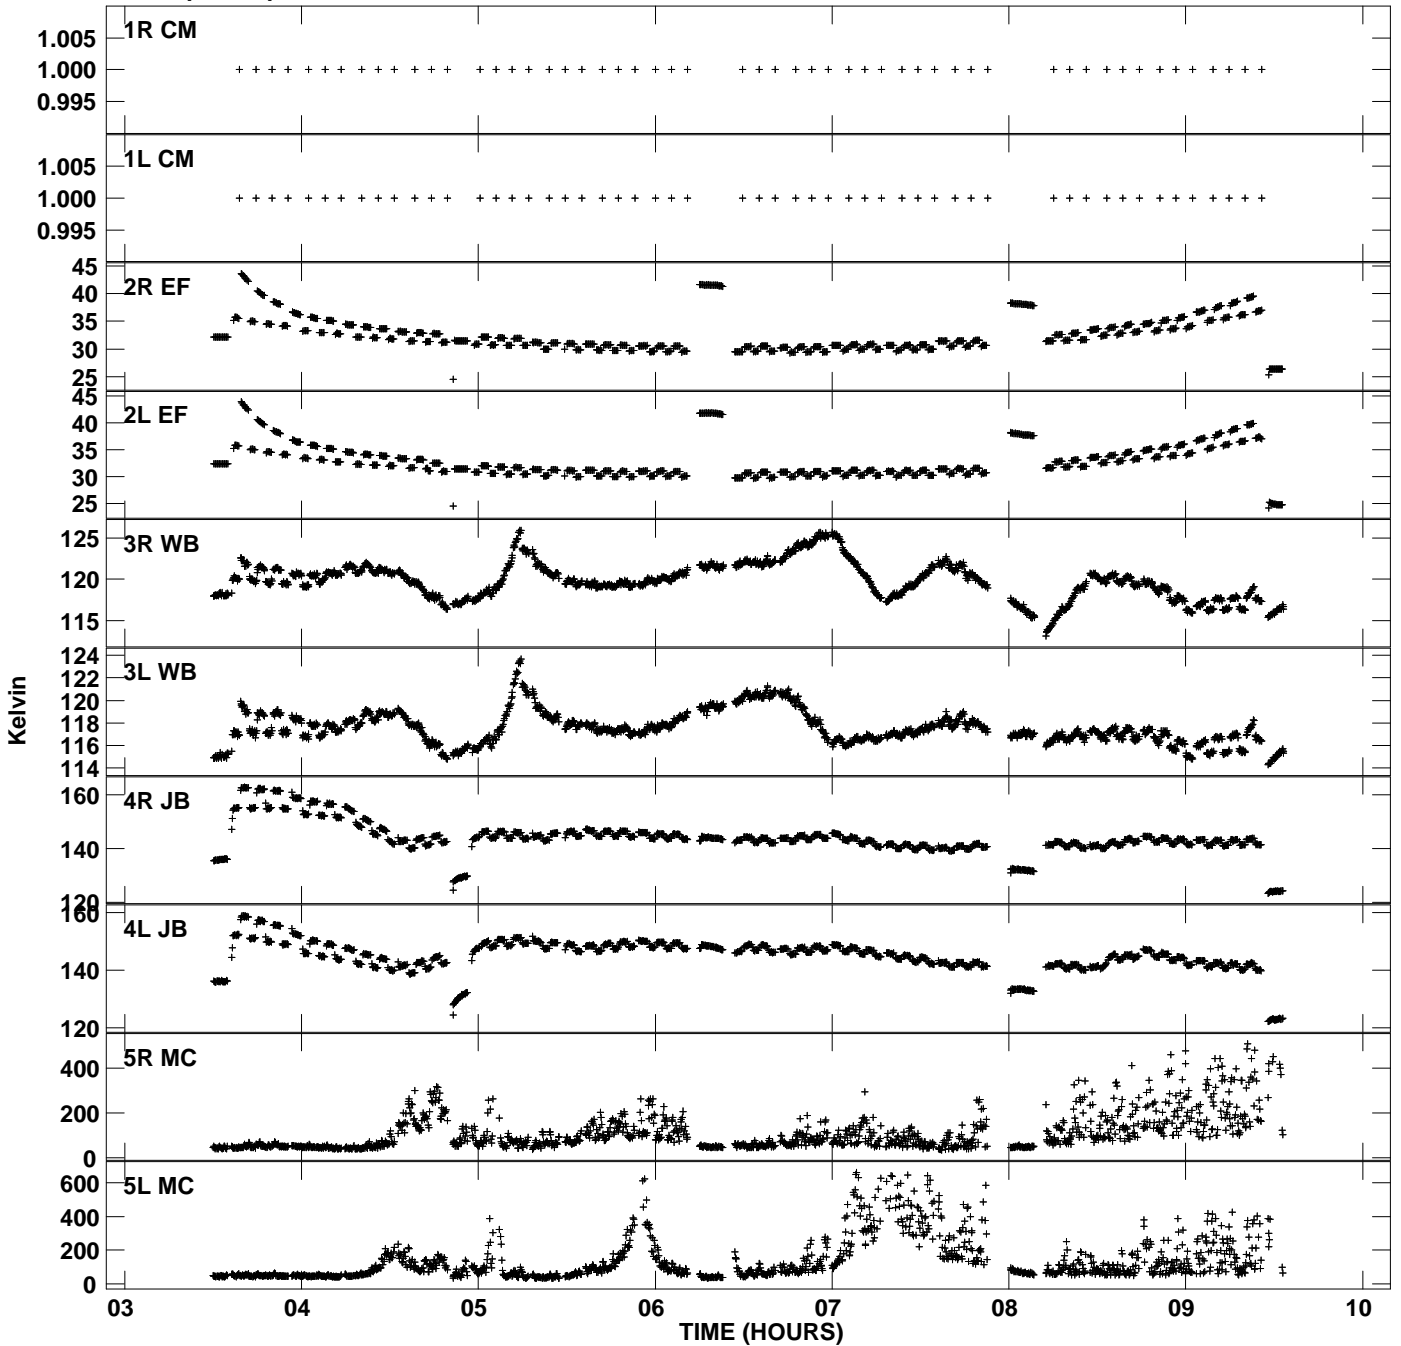

Plot file version 1 created 24-MAY-2007 09:39:41
Tsys vs UTC time for EM061D_1.UVDATA.1
TY 1 Rpol & Lpol IF 1

Plot file version 2 created 24-MAY-2007 09:39:41
Tsyst vs UTC time for EM061D_1.UVDATA.1
TY 1 Rpol & Lpol IF 1