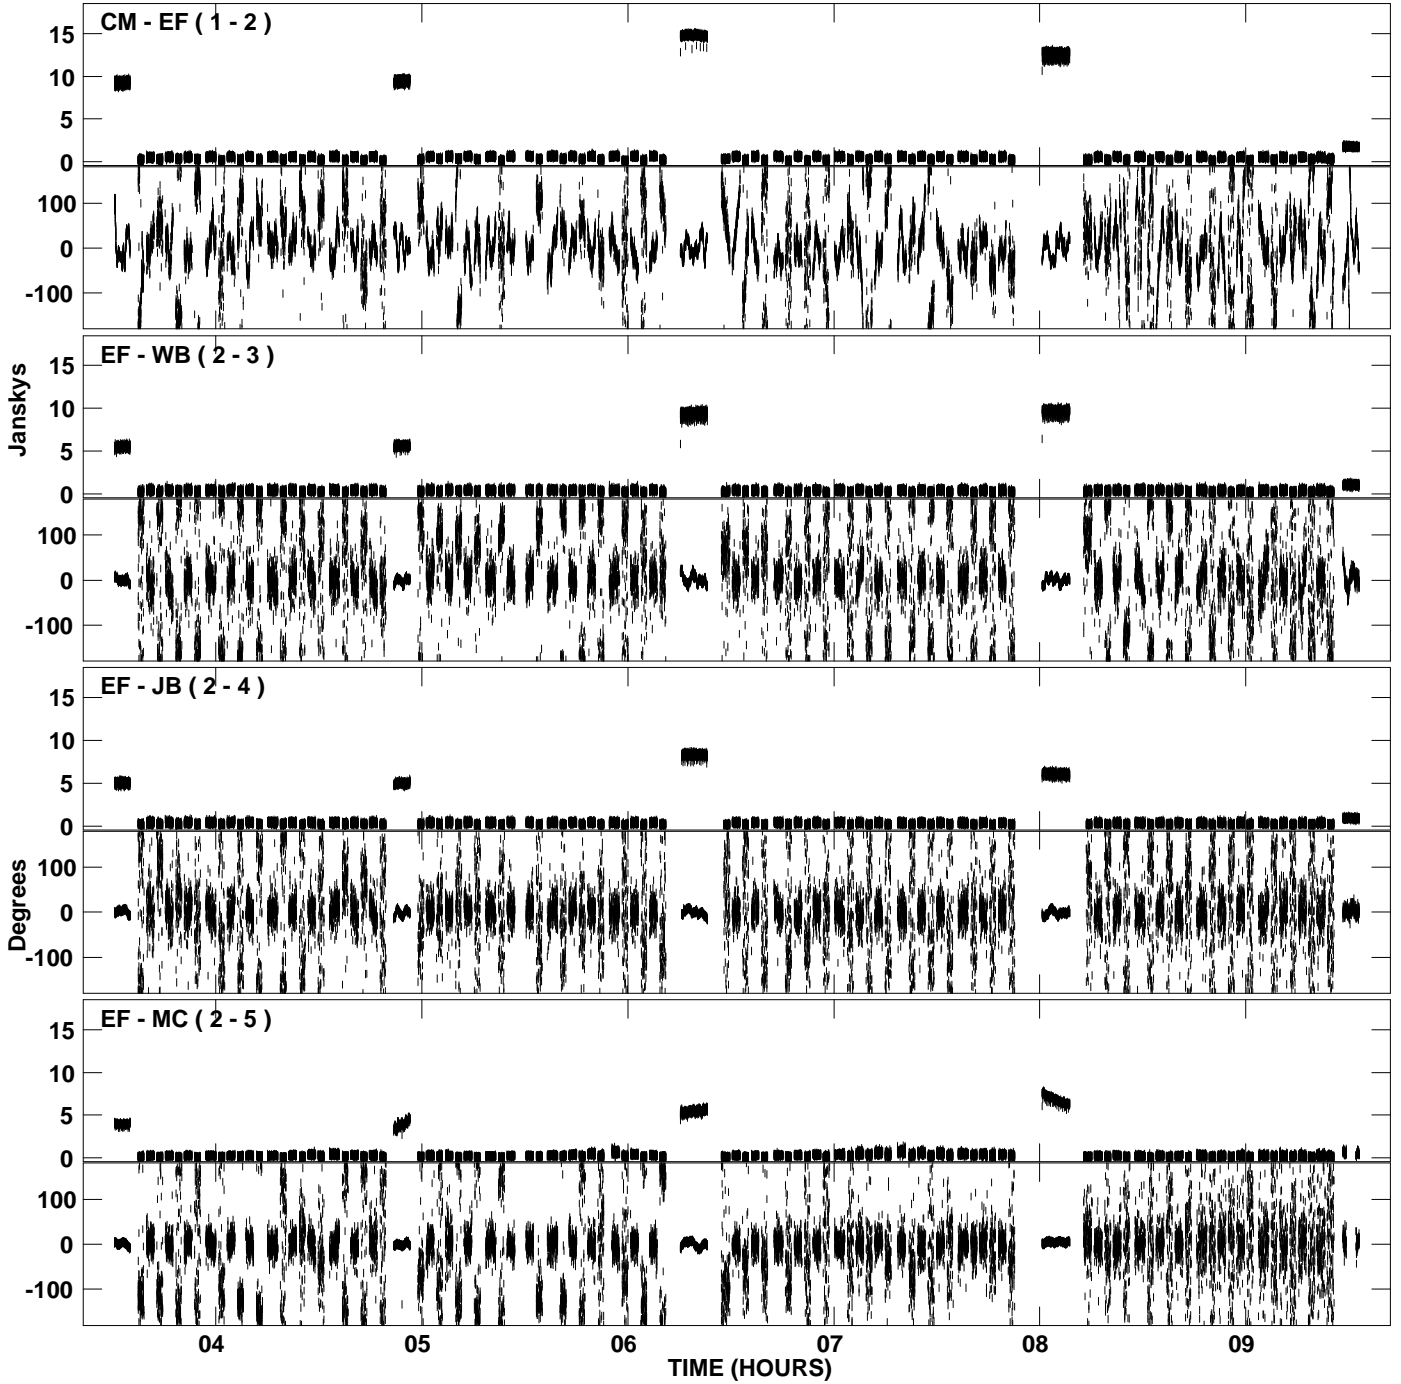

PLot file version 1 created 24-MAY-2007 15:39:15
Amplitude andPhase vs Time for EM061D 1.UVDATA.1 Vect aver. CL # 3
IF 1 CHAN 1 - 1024 STK LL

PLot file version 2 created 24-MAY-2007 15:39:16
Amplitude andPhase vs Time for EM061D 1.UVDATA.1 Vect aver. CL # 3
IF 1 CHAN 1 - 1024 STK LL

PLot file version 3 created 24-MAY-2007 15:48:07
Amplitude andPhase vs Time for EM061D 1.UVDATA.1 Vect aver. CL # 3
IF 1 CHAN 1 - 1024 STK RR

PLot file version 4 created 24-MAY-2007 15:48:07
Amplitude andPhase vs Time for EM061D 1.UVDATA.1 Vect aver. CL # 3
IF 1 CHAN 1 - 1024 STK RR