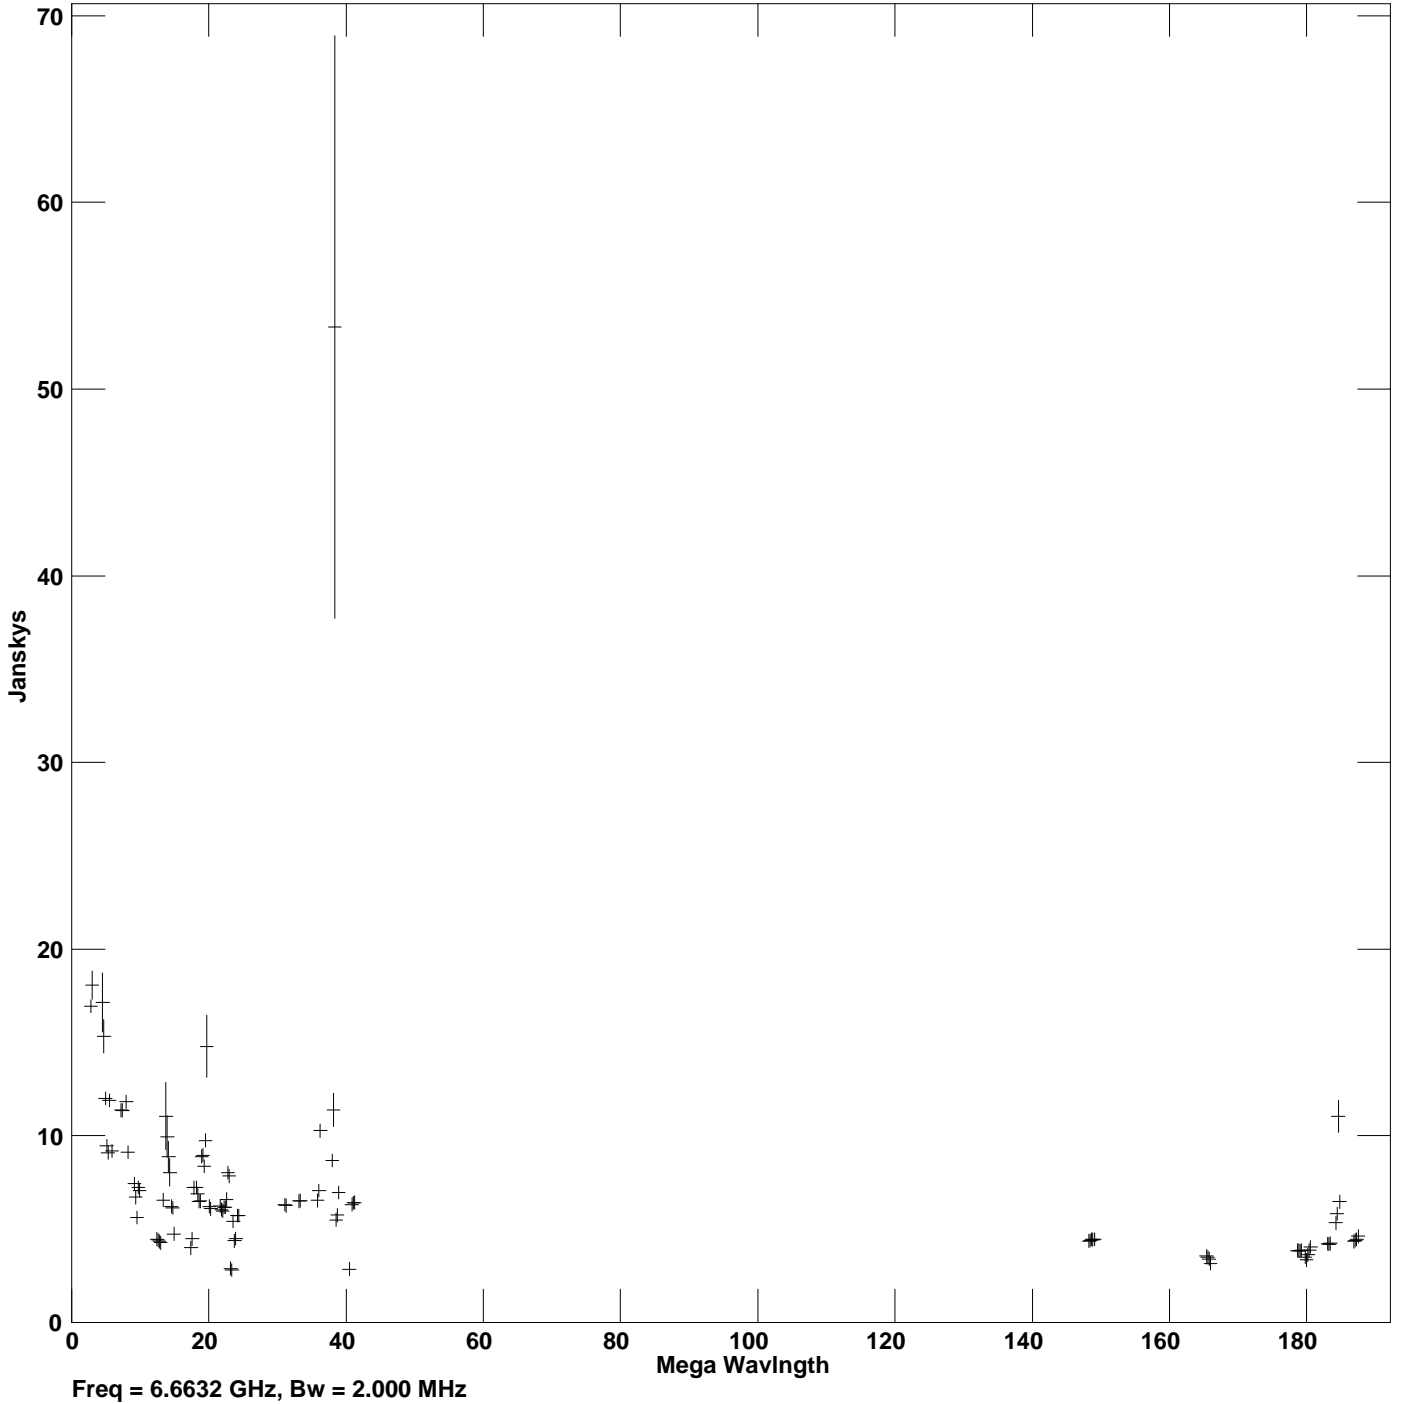

Plot file version 1 created 25-MAY-2007 03:16:27
Amplitude vs UV dist for J2253+1608.MULTI.1 Source:J2253+1608
Ants * - * Stokes I IF# 1 - 8 Chan# 1

Freq = 6.6632 GHz, Bw = 2.000 MHz