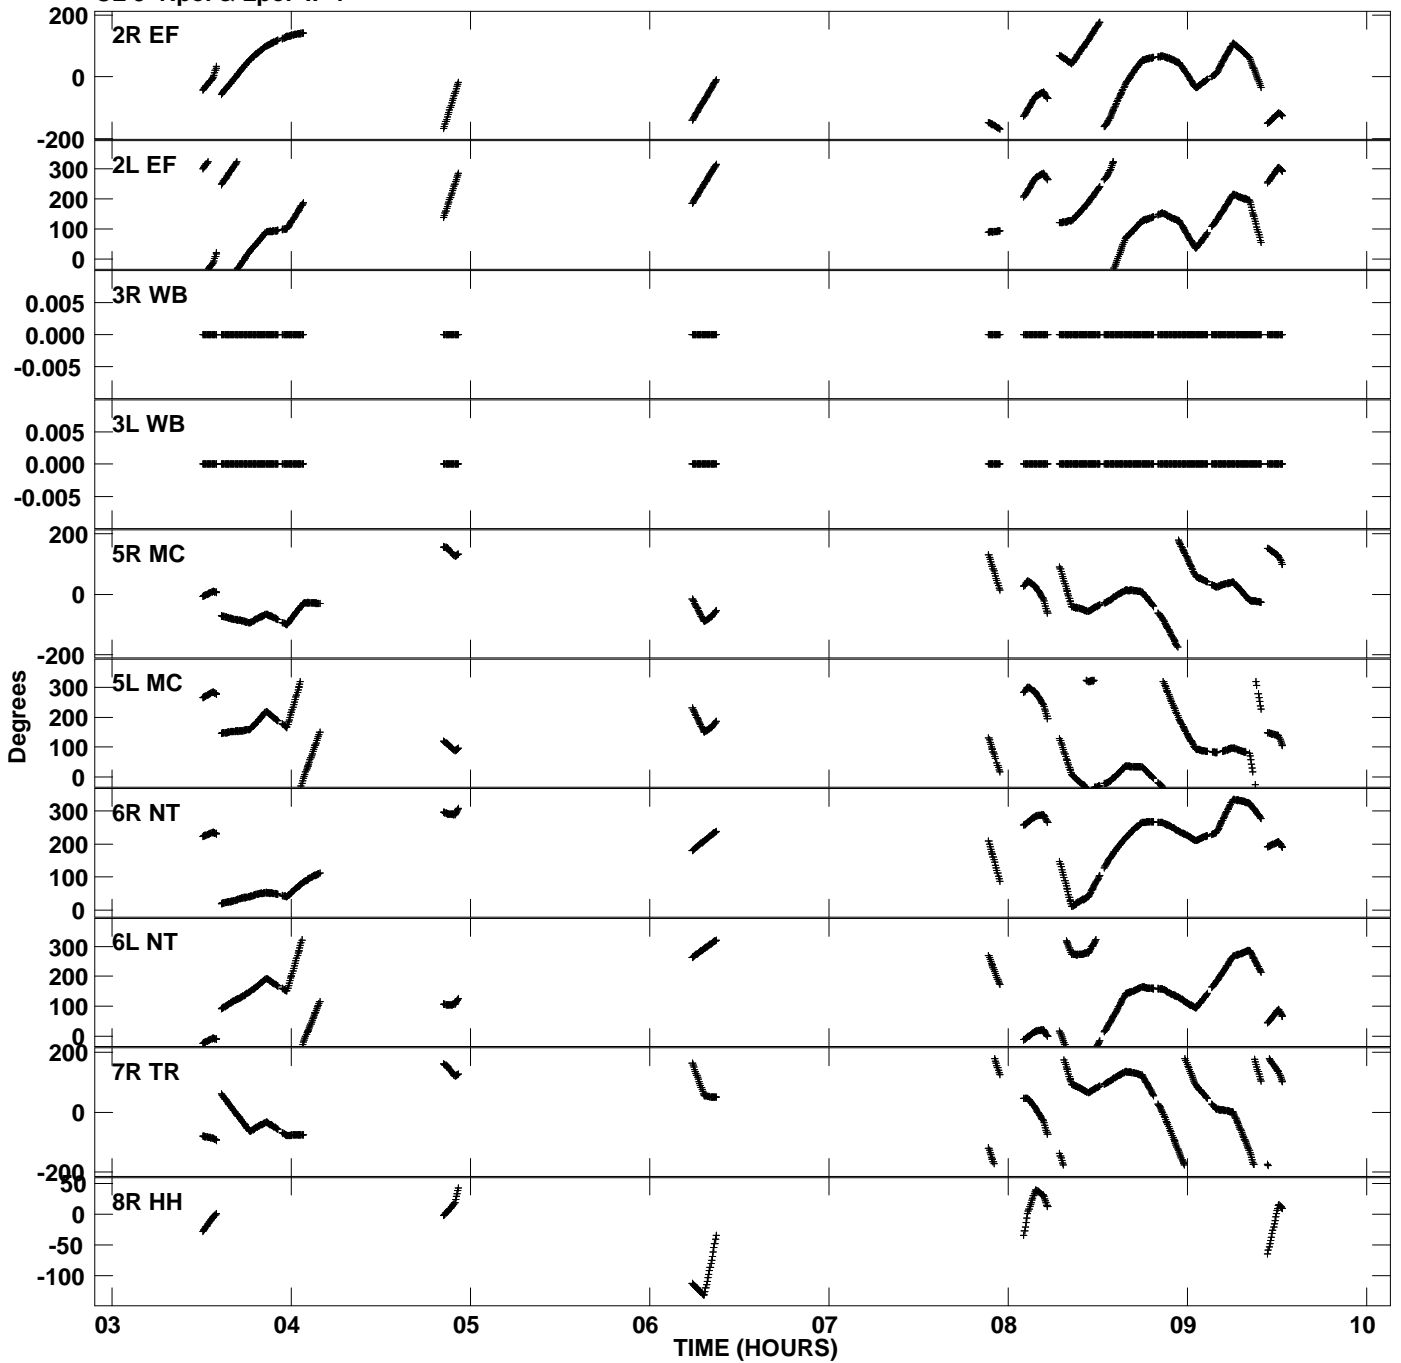

Plot file version 1 created 30-MAY-2007 19:59:23
Gain phs vs UTC time for EM061F_1.UVDATA.1
CL 3 Rpol & Lpol IF 1

Plot file version 2 created 30-MAY-2007 19:59:23
Gain phs vs UTC time for EM061F_1.UVDATA.1
CL 3 Rpol & Lpol IF 1