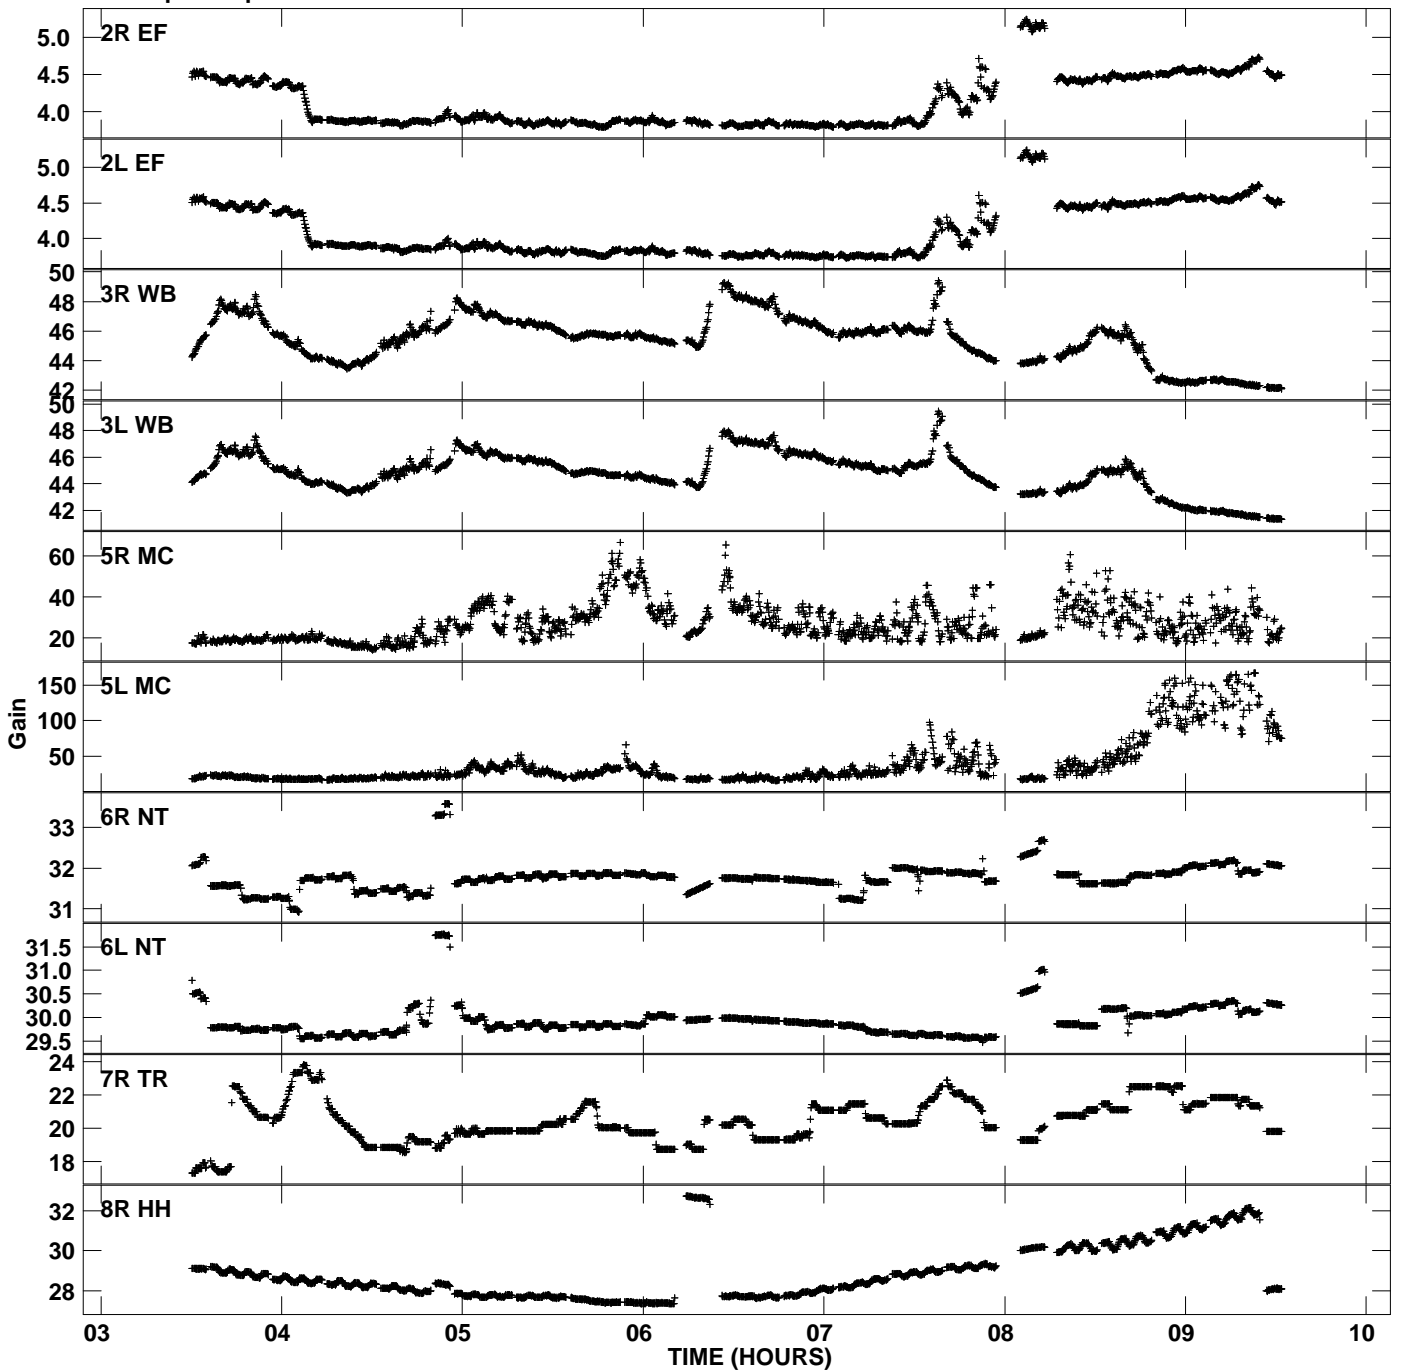

Plot file version 1 created 30-MAY-2007 16:42:08  
Gain amp vs UTC time for EM061F\_1.UVDATA.1  
CL 2 Rpol & Lpol IF 1

Plot file version 2 created 30-MAY-2007 16:42:08  
Gain amp vs UTC time for EM061F\_1.UVDATA.1  
CL 2 Rpol & Lpol IF 1