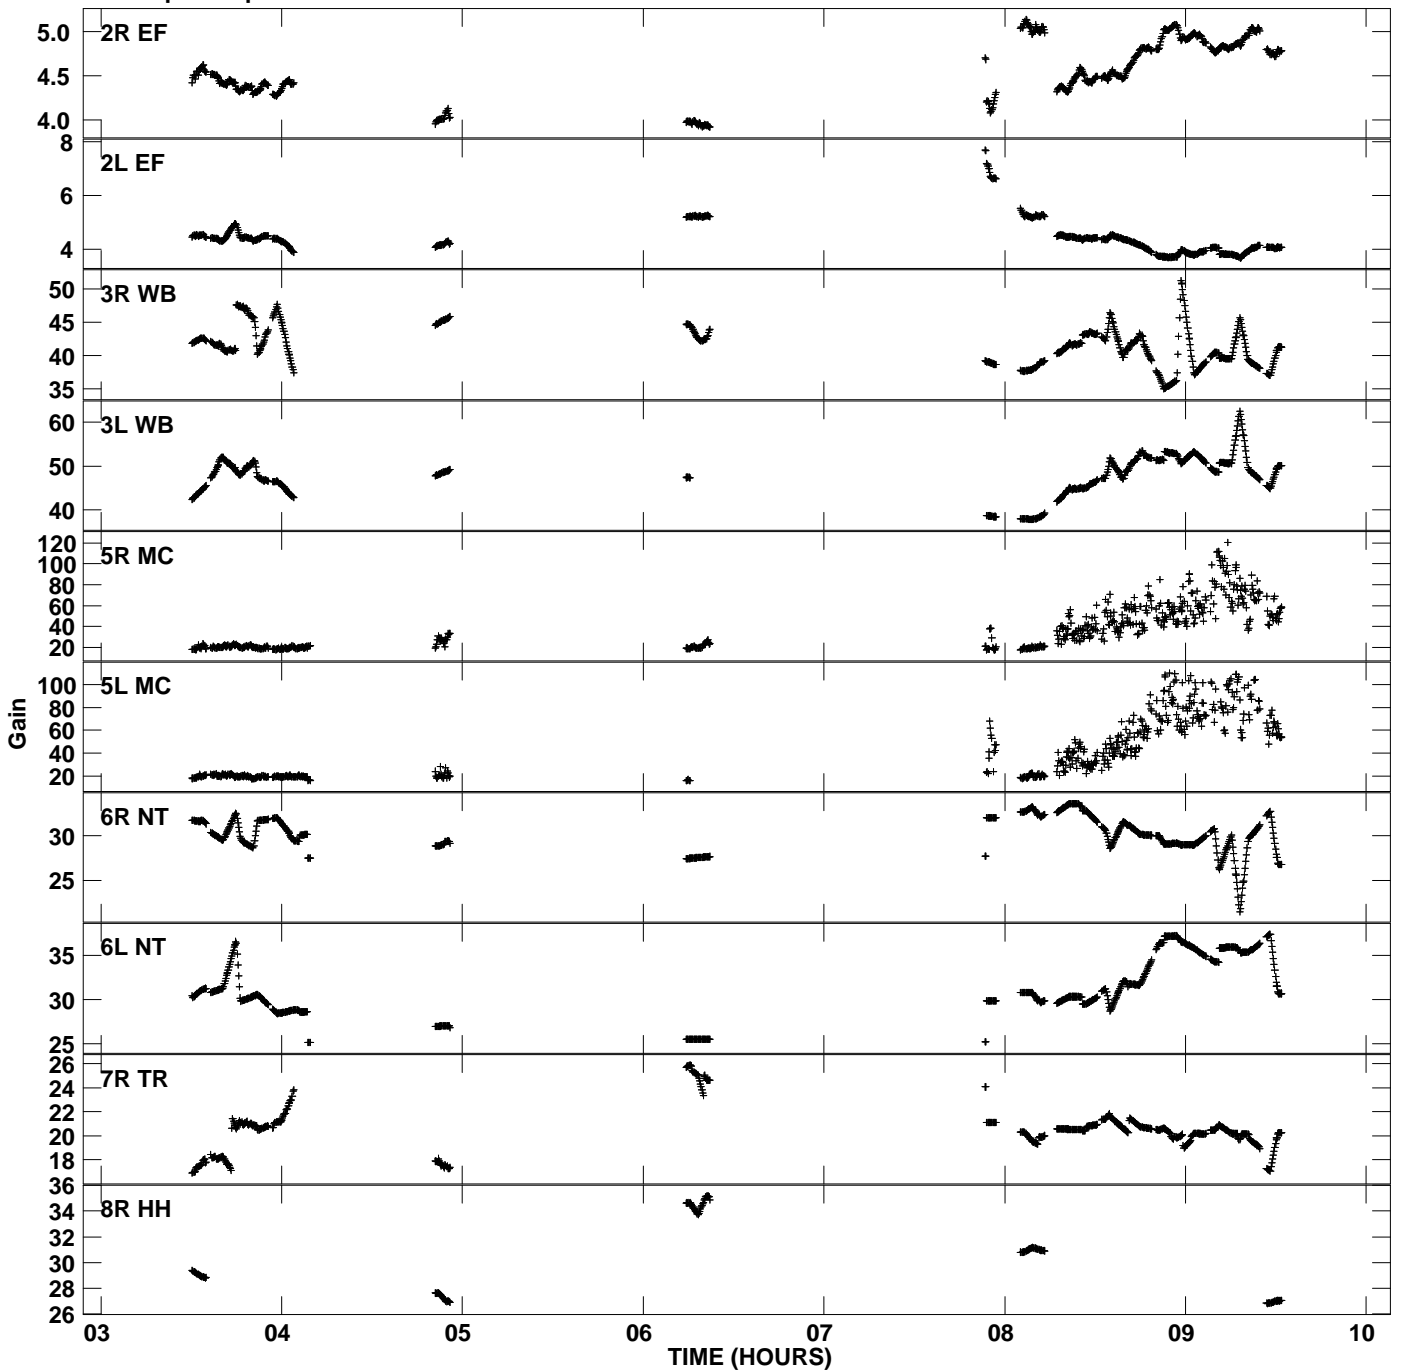

Plot file version 1 created 30-MAY-2007 20:43:28
 Gain amp vs UTC time for EM061F_1.TMP.1
 CL 4 Rpol & Lpol IF 1

Plot file version 2 created 30-MAY-2007 20:43:28
Gain amp vs UTC time for EM061F_1.TMP.1
CL 4 Rpol & Lpol IF 1