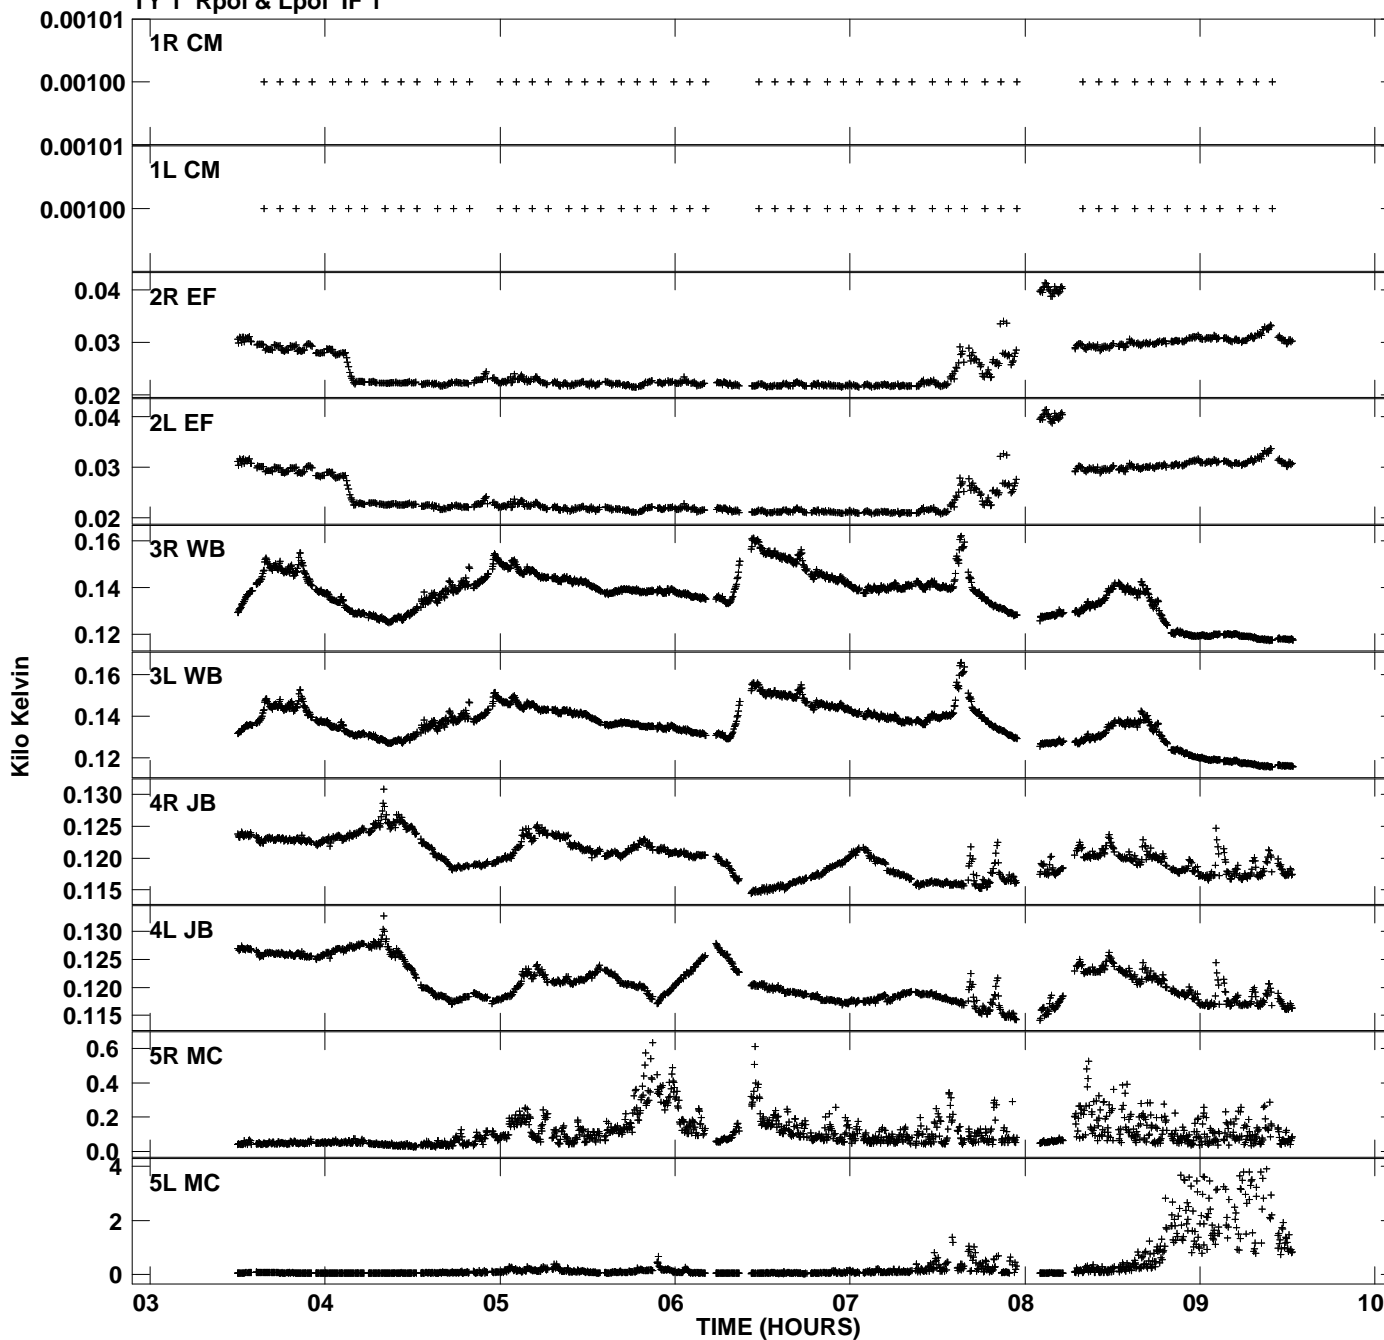

Plot file version 1 created 30-MAY-2007 16:42:03
Tsys vs UTC time for EM061F_1.UVDATA.1
TY 1 Rpol & Lpol IF 1

Plot file version 2 created 30-MAY-2007 16:42:03
Tsys vs UTC time for EM061F_1.UVDATA.1
TY 1 Rpol & Lpol IF 1