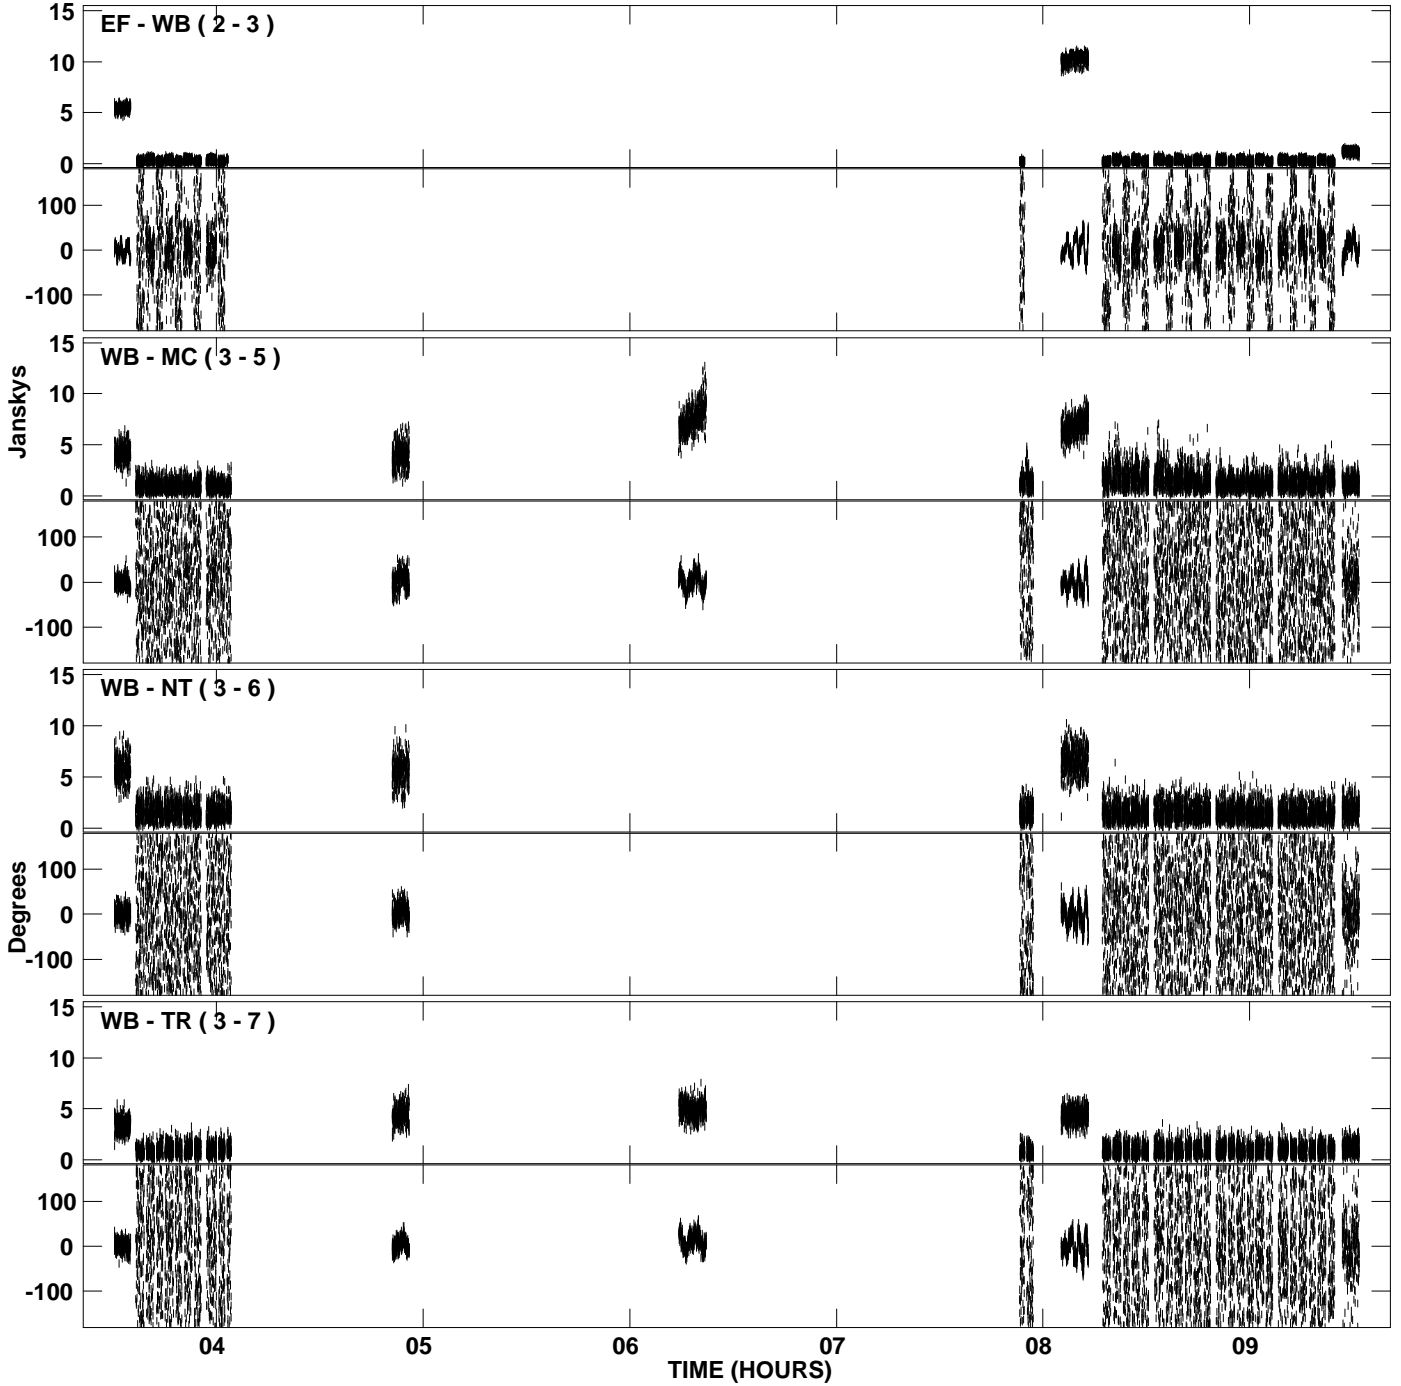

PLot file version 1 created 30-MAY-2007 20:30:52
Amplitude and Phase vs Time for EM061F 1.UVDATA.1 Vect aver. CL # 3
IF 1 CHAN 1 - 1024 STK LL

PLot file version 2 created 30-MAY-2007 20:35:46
Amplitude and Phase vs Time for EM061F 1.UVDATA.1 Vect aver. CL # 3
IF 1 CHAN 1 - 1024 STK RR

PLot file version 3 created 30-MAY-2007 20:35:46
Amplitude andPhase vs Time for EM061F 1.UVDATA.1 Vect aver. CL # 3
IF 1 CHAN 1 - 1024 STK RR