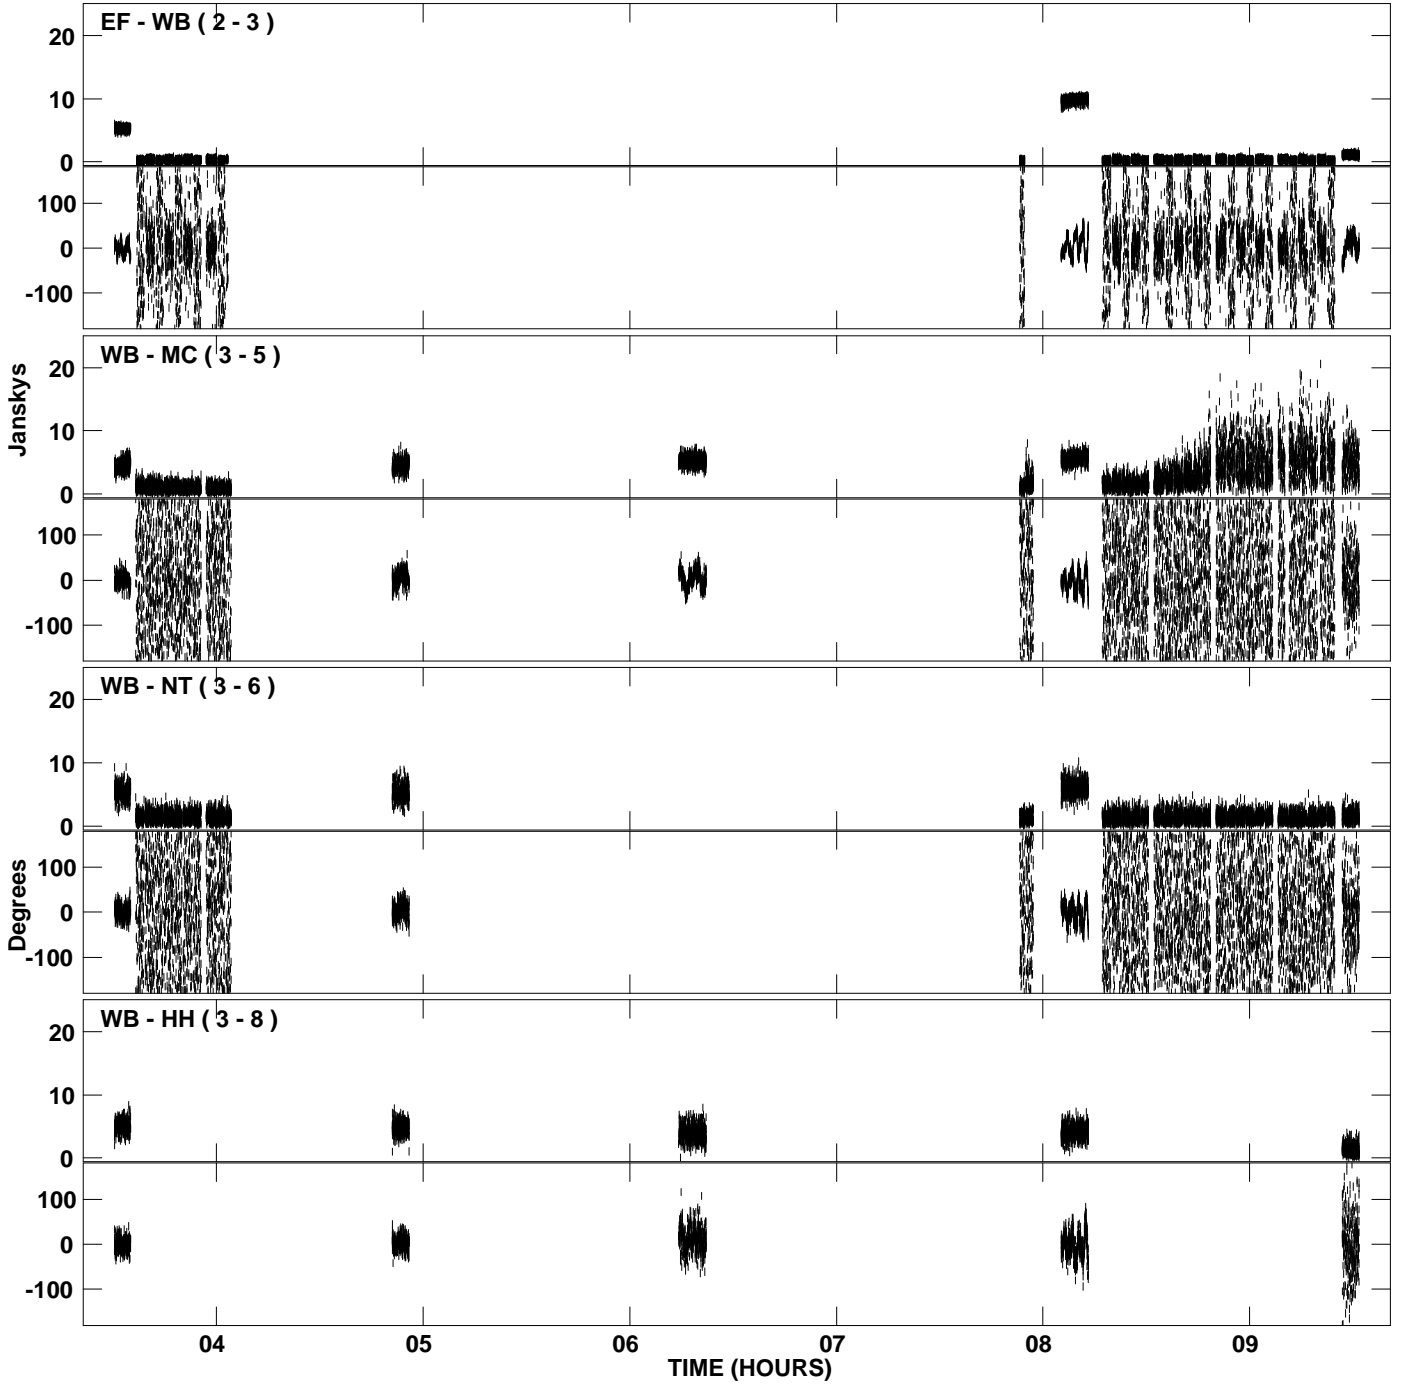

PLot file version 1 created 30-MAY-2007 20:30:52
Amplitude and Phase vs Time for EM061F 1.UVDATA.1 Vect aver. CL # 3
IF 1 CHAN 1 - 1024 STK LL

PLot file version 2 created 30-MAY-2007 20:35:46
Amplitude and Phase vs Time for EM061F 1.UVDATA.1 Vect aver. CL # 3
IF 1 CHAN 1 - 1024 STK RR

PLot file version 3 created 30-MAY-2007 20:35:46
Amplitude andPhase vs Time for EM061F 1.UVDATA.1 Vect aver. CL # 3
IF 1 CHAN 1 - 1024 STK RR