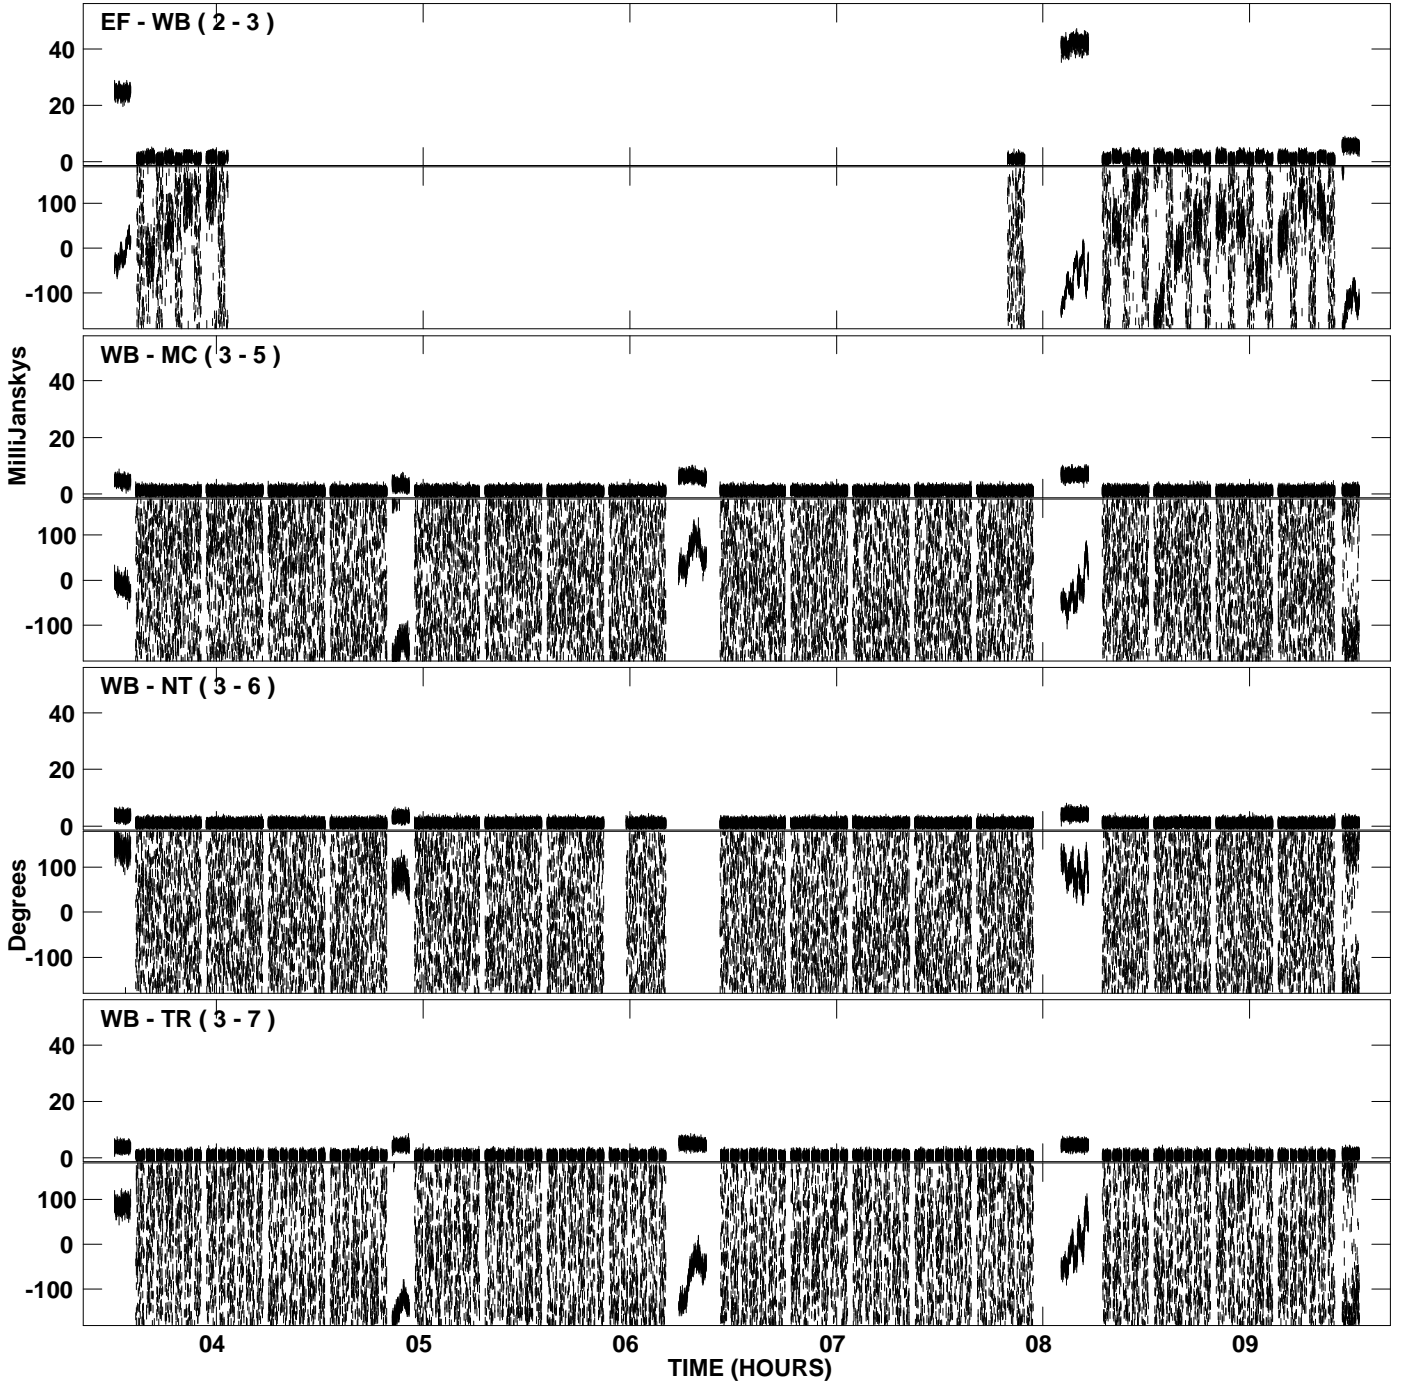

PLot file version 1 created 30-MAY-2007 16:08:51
Amplitude andPhase vs Time for EM061F 1.UVDATA.1 Vect aver.
IF 1 CHAN 1 - 1024 STK LL

PLot file version 2 created 30-MAY-2007 16:08:51
Amplitude andPhase vs Time for EM061F 1.UVDATA.1 Vect aver.
IF 1 CHAN 1 - 1024 STK LL

PLot file version 3 created 30-MAY-2007 16:15:57
Amplitude andPhase vs Time for EM061F 1.UVDATA.1 Vect aver.
IF 1 CHAN 1 - 1024 STK RR

PLot file version 4 created 30-MAY-2007 16:15:58
Amplitude andPhase vs Time for EM061F 1.UVDATA.1 Vect aver.
IF 1 CHAN 1 - 1024 STK RR