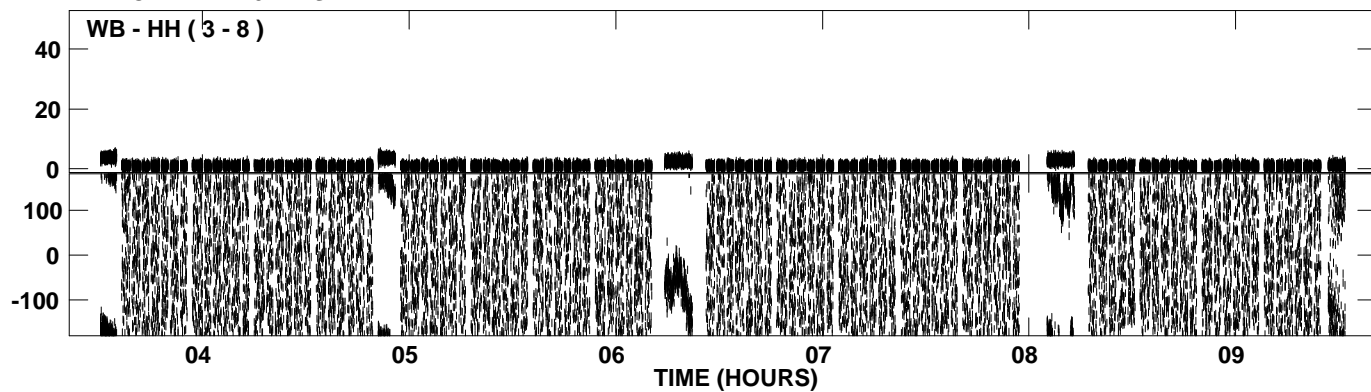

PLot file version 1 created 30-MAY-2007 16:08:51
Amplitude andPhase vs Time for EM061F 1.UVDATA.1 Vect aver.
IF 1 CHAN 1 - 1024 STK LL

PLot file version 2 created 30-MAY-2007 16:08:51
Amplitude andPhase vs Time for EM061F 1.UVDATA.1 Vect aver.
IF 1 CHAN 1 - 1024 STK LL

PLot file version 3 created 30-MAY-2007 16:15:57
Amplitude andPhase vs Time for EM061F 1.UVDATA.1 Vect aver.
IF 1 CHAN 1 - 1024 STK RR

PLot file version 4 created 30-MAY-2007 16:15:58
Amplitude andPhase vs Time for EM061F 1.UVDATA.1 Vect aver.
IF 1 CHAN 1 - 1024 STK RR