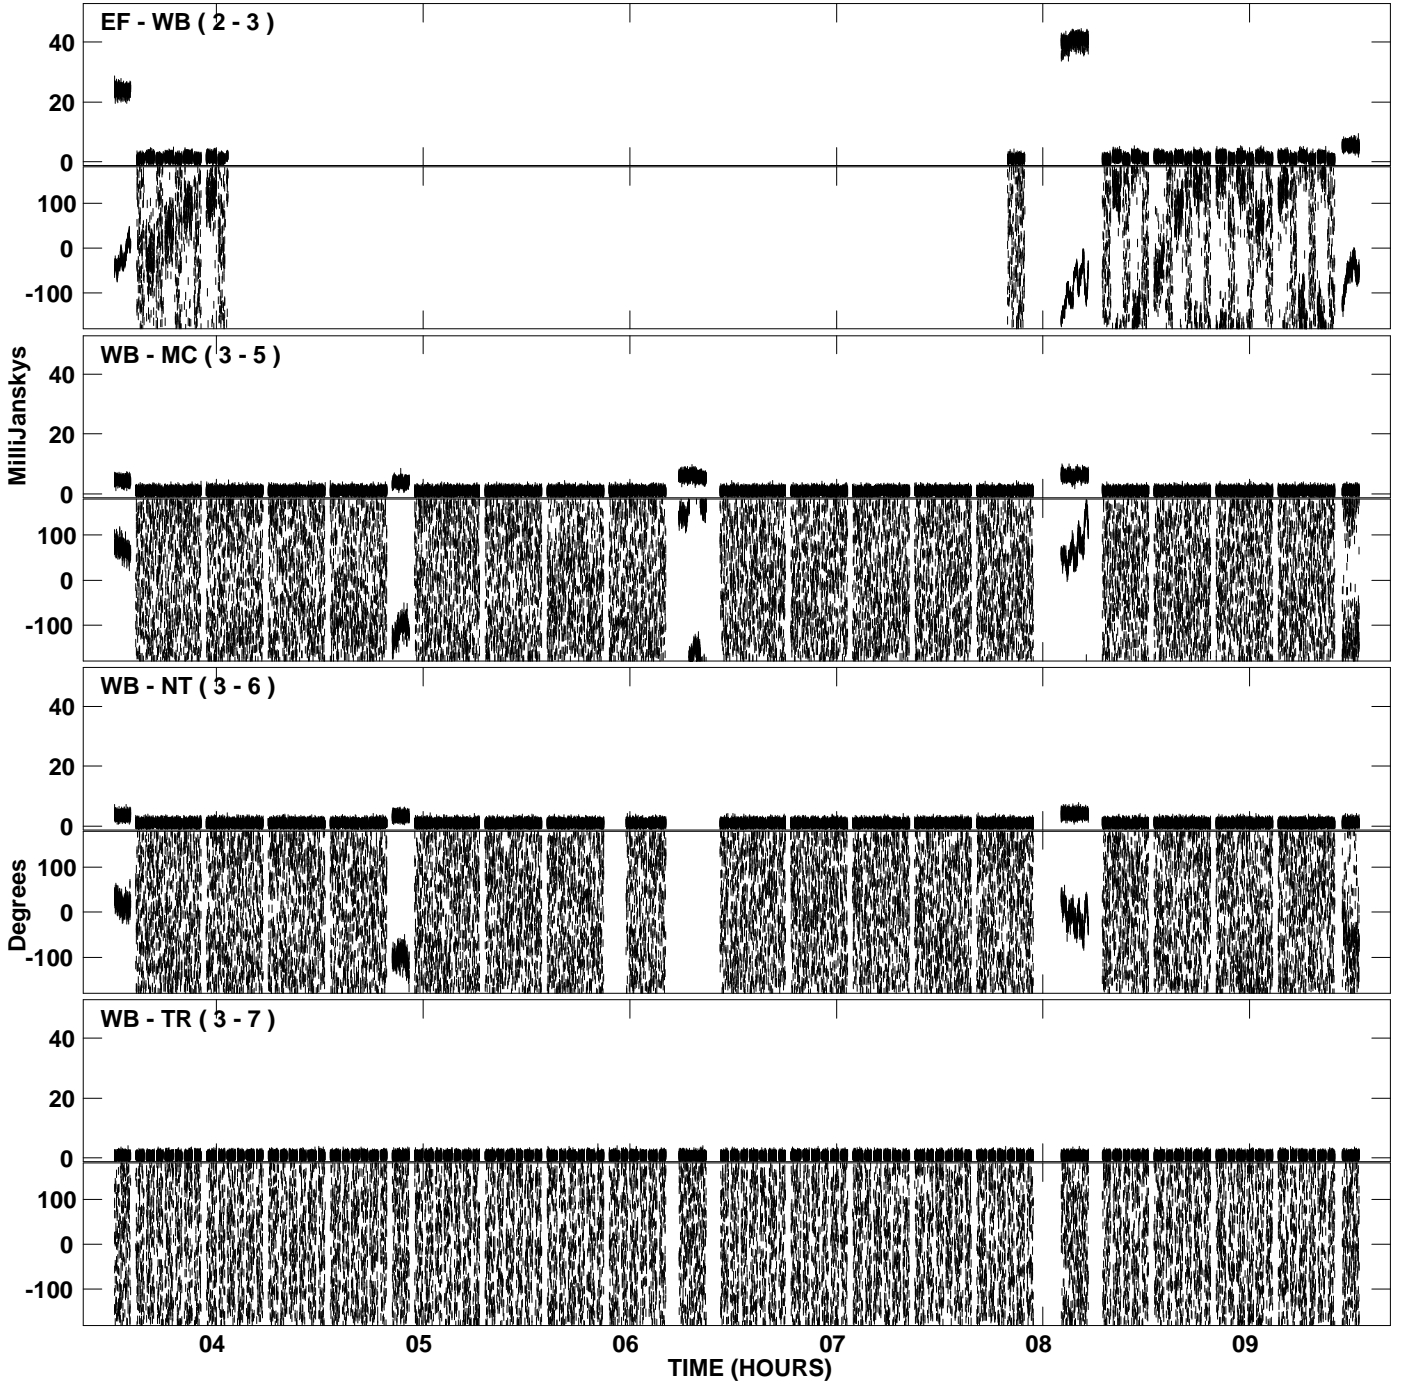

PLot file version 1 created 30-MAY-2007 16:08:51
Amplitude andPhase vs Time for EM061F 1.UVDATA.1 Vect aver.
IF 1 CHAN 1 - 1024 STK LL

PLot file version 2 created 30-MAY-2007 16:08:51
Amplitude andPhase vs Time for EM061F 1.UVDATA.1 Vect aver.
IF 1 CHAN 1 - 1024 STK LL

PLot file version 3 created 30-MAY-2007 16:15:57
Amplitude andPhase vs Time for EM061F 1.UVDATA.1 Vect aver.
IF 1 CHAN 1 - 1024 STK RR

PLot file version 4 created 30-MAY-2007 16:15:58
Amplitude andPhase vs Time for EM061F 1.UVDATA.1 Vect aver.
IF 1 CHAN 1 - 1024 STK RR