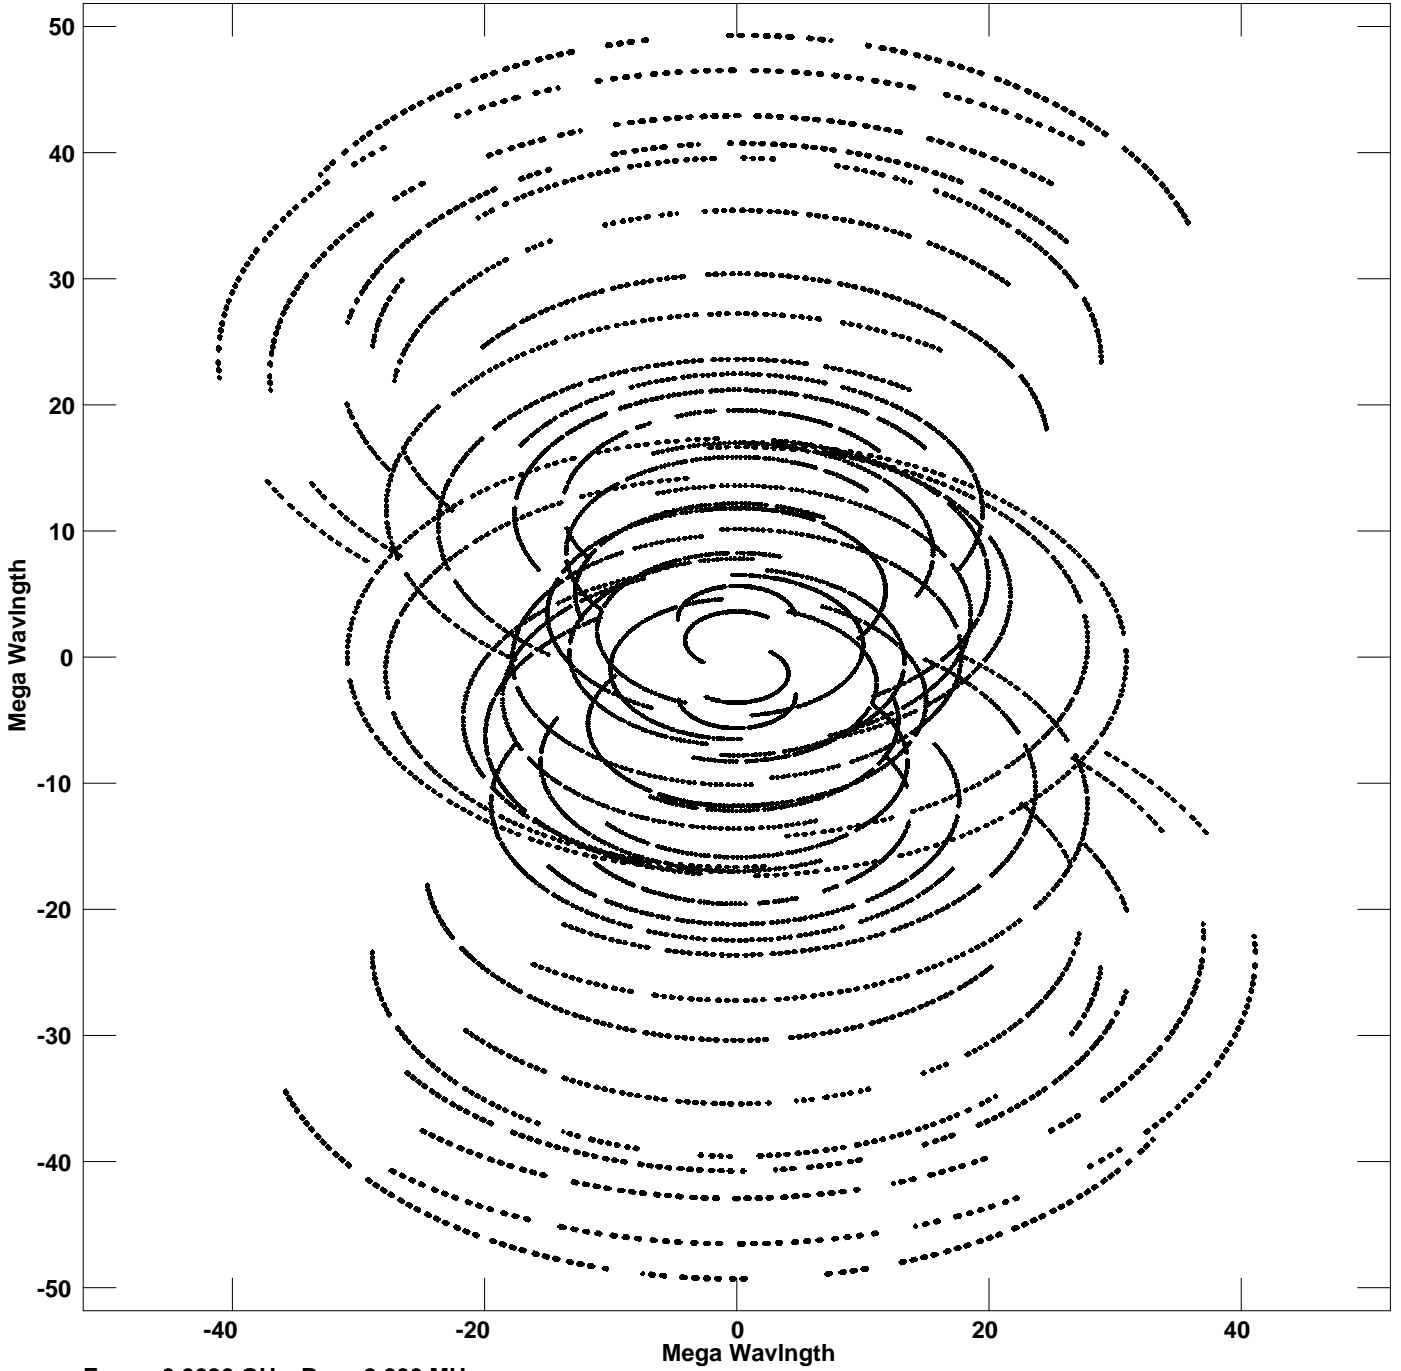

Plot file version 1 created 17-JUL-2007 04:25:22
V vs U for AFGL5142.MULTI.1 Source:AFGL5142
Ants * - * Stokes I IF# 1 - 8 Chan# 1

Freq = 6.6626 GHz, Bw = 2.000 MHz