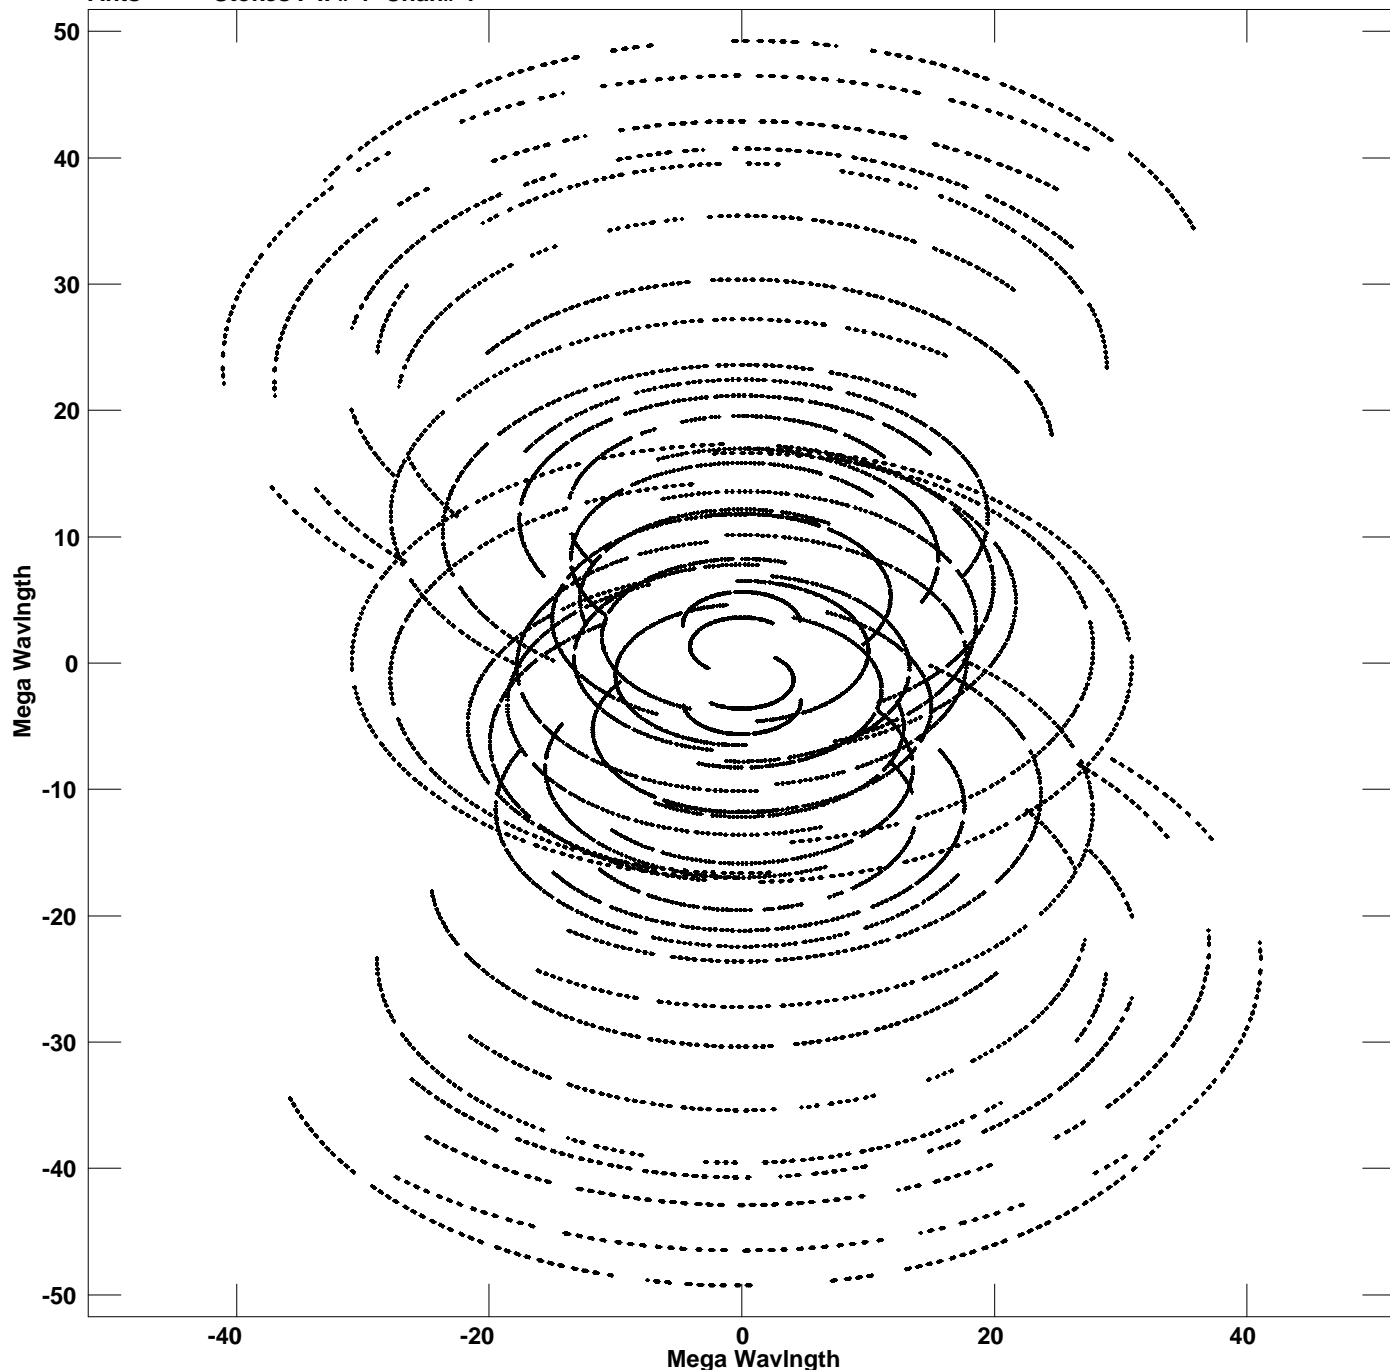

Plot file version 1 created 21-JUL-2007 00:30:44
V vs U for AFGL5142.MULTI.1 Source:AFGL5142
Ants * - * Stokes I IF# 1 Chan# 1

Freq = 6.6666 GHz, Bw = 2.000 MHz