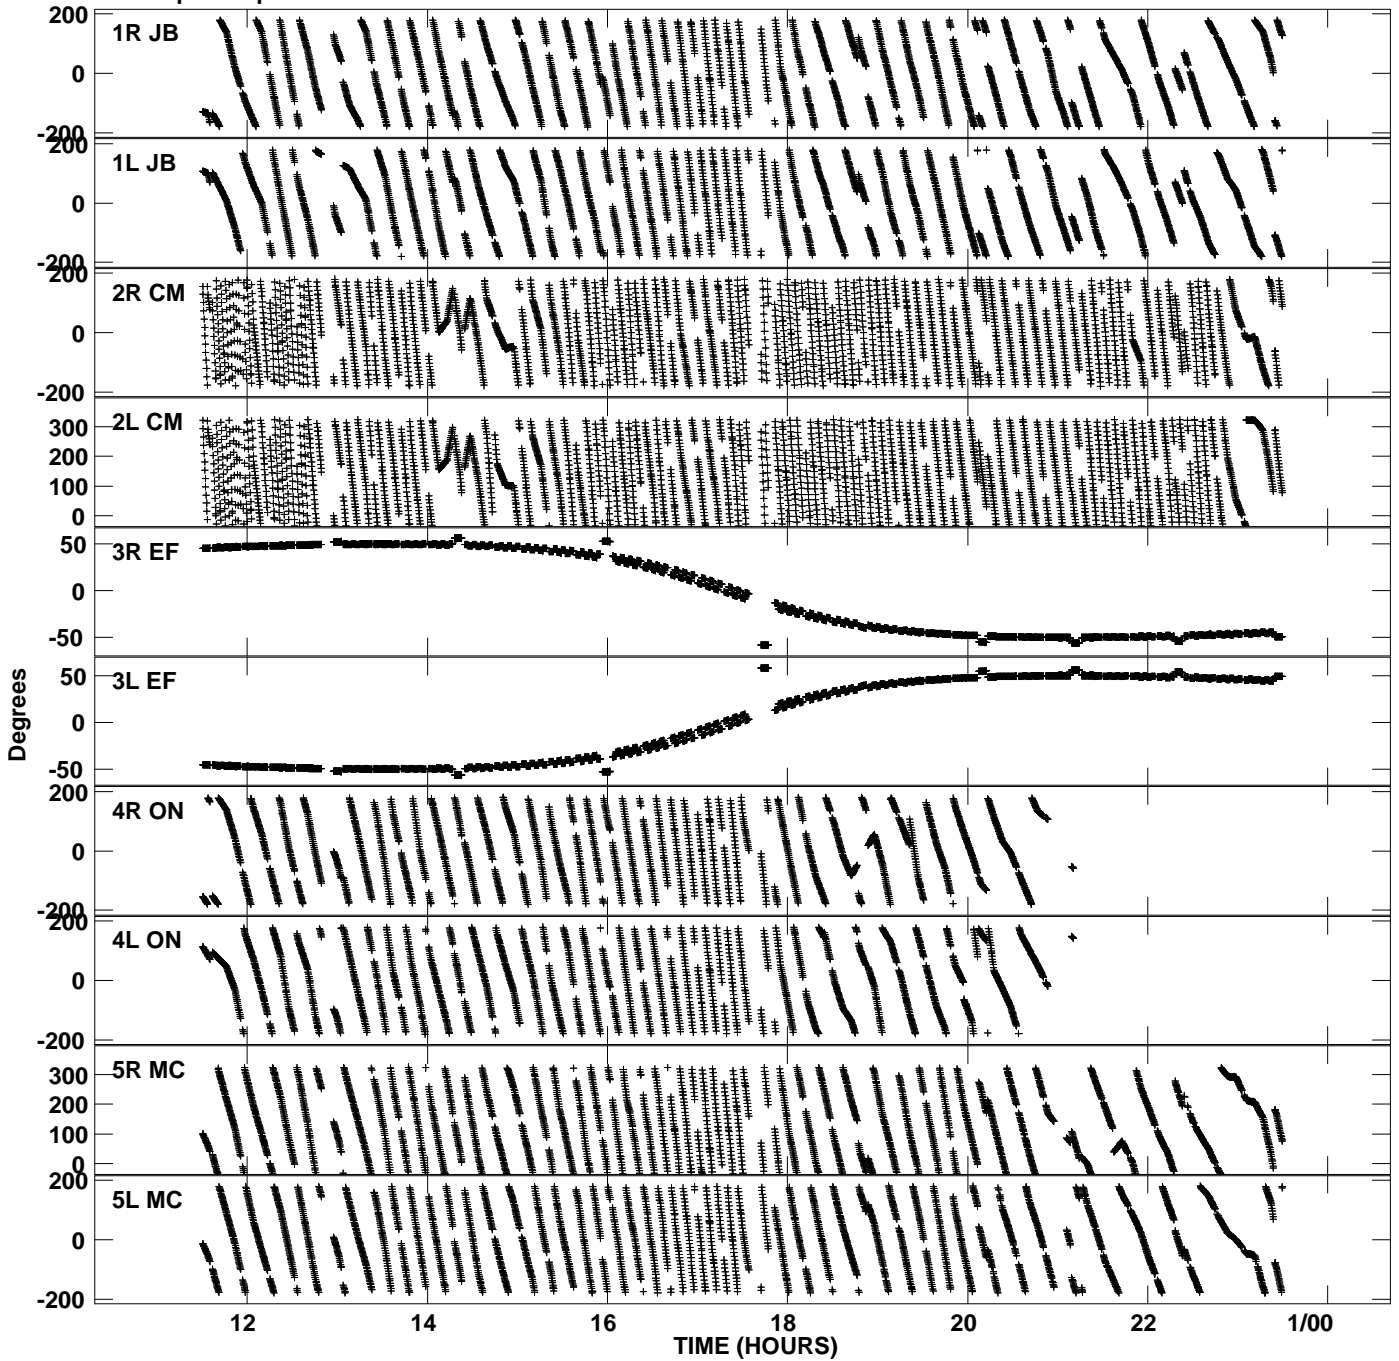

Plot file version 1 created 20-JUL-2007 21:25:31
Gain phs vs UTC time for EM062A_2.UVDATA.1
CL 3 Rpol & Lpol IF 1

Plot file version 2 created 20-JUL-2007 21:25:31
Gain phs vs UTC time for EM062A_2.UVDATA.1
CL 3 Rpol & Lpol IF 1