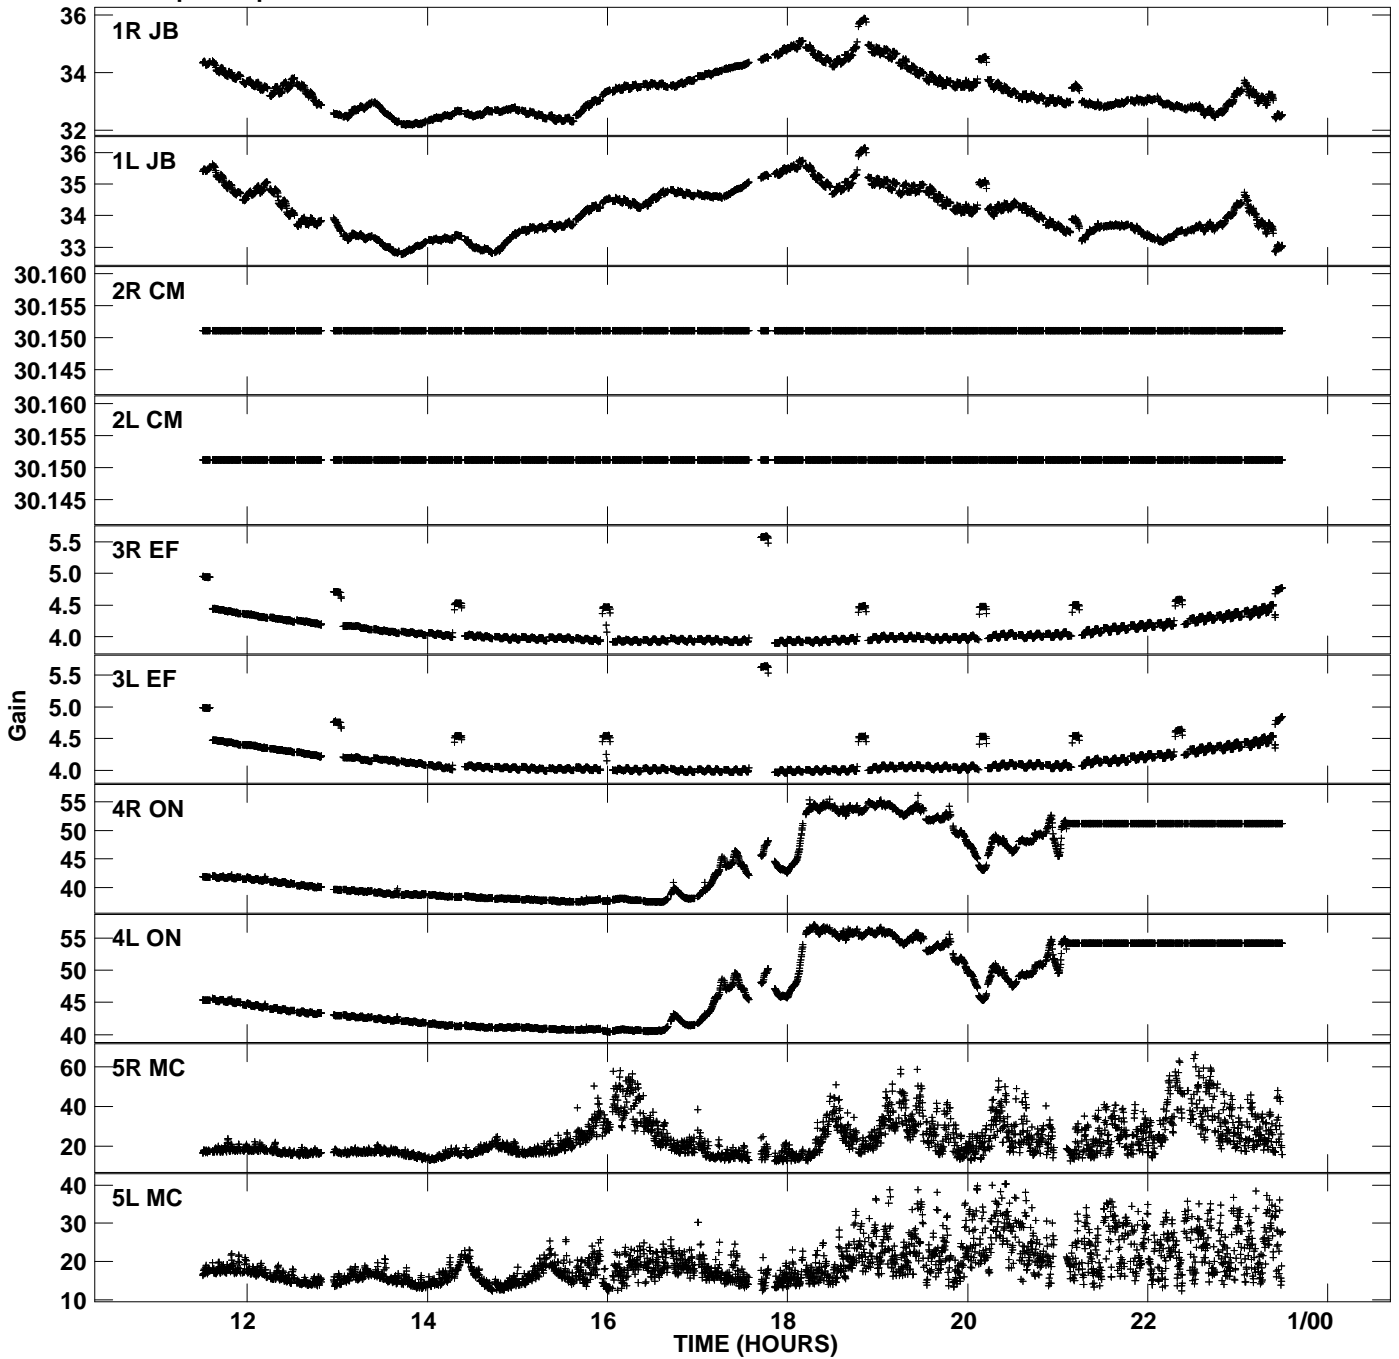

Plot file version 1 created 20-JUL-2007 16:57:33
Gain amp vs UTC time for EM062A_2.UVDATA.1
CL 2 Rpol & Lpol IF 1

Plot file version 2 created 20-JUL-2007 16:57:33
Gain amp vs UTC time for EM062A_2.UVDATA.1
CL 2 Rpol & Lpol IF 1