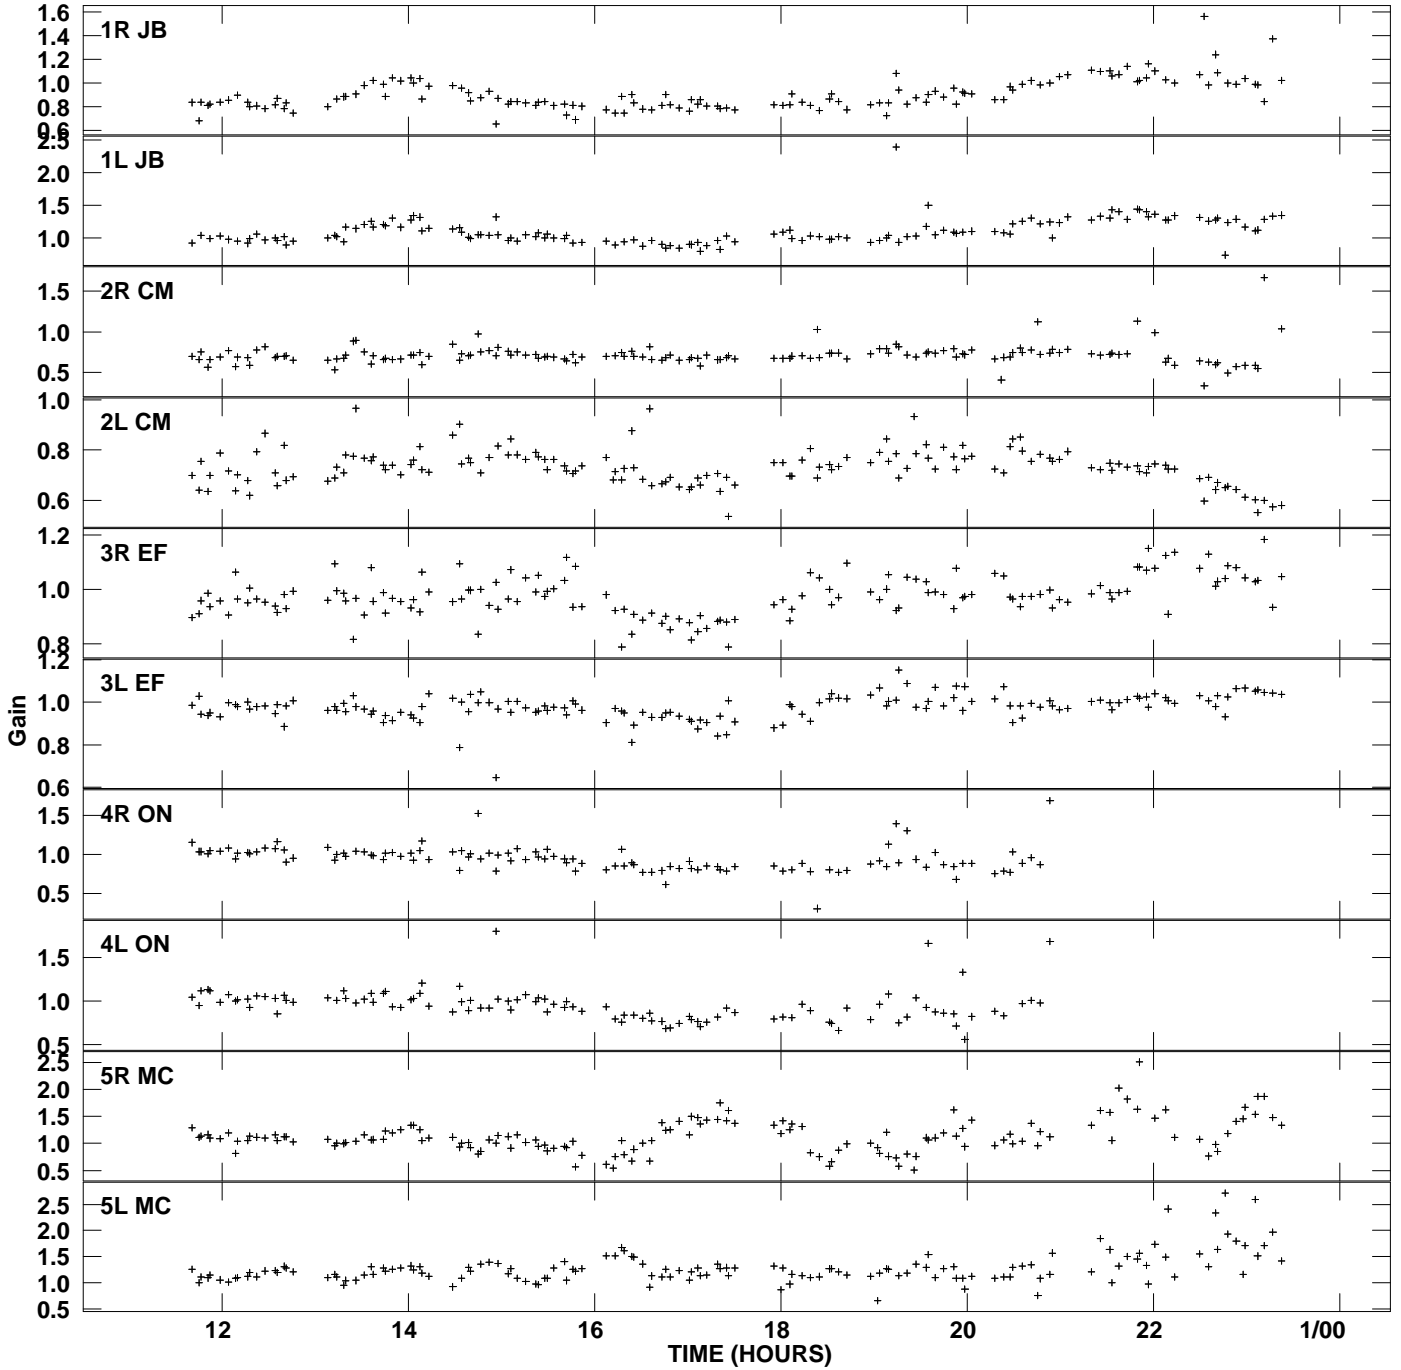

Plot file version 1 created 21-JUL-2007 00:29:59
Gain amp vs UTC time for J0518+3306.MULTI.1
SN 2 Rpol & Lpol IF 1

Plot file version 2 created 21-JUL-2007 00:29:59
Gain amp vs UTC time for J0518+3306.MULTI.1
SN 2 Rpol & Lpol IF 1