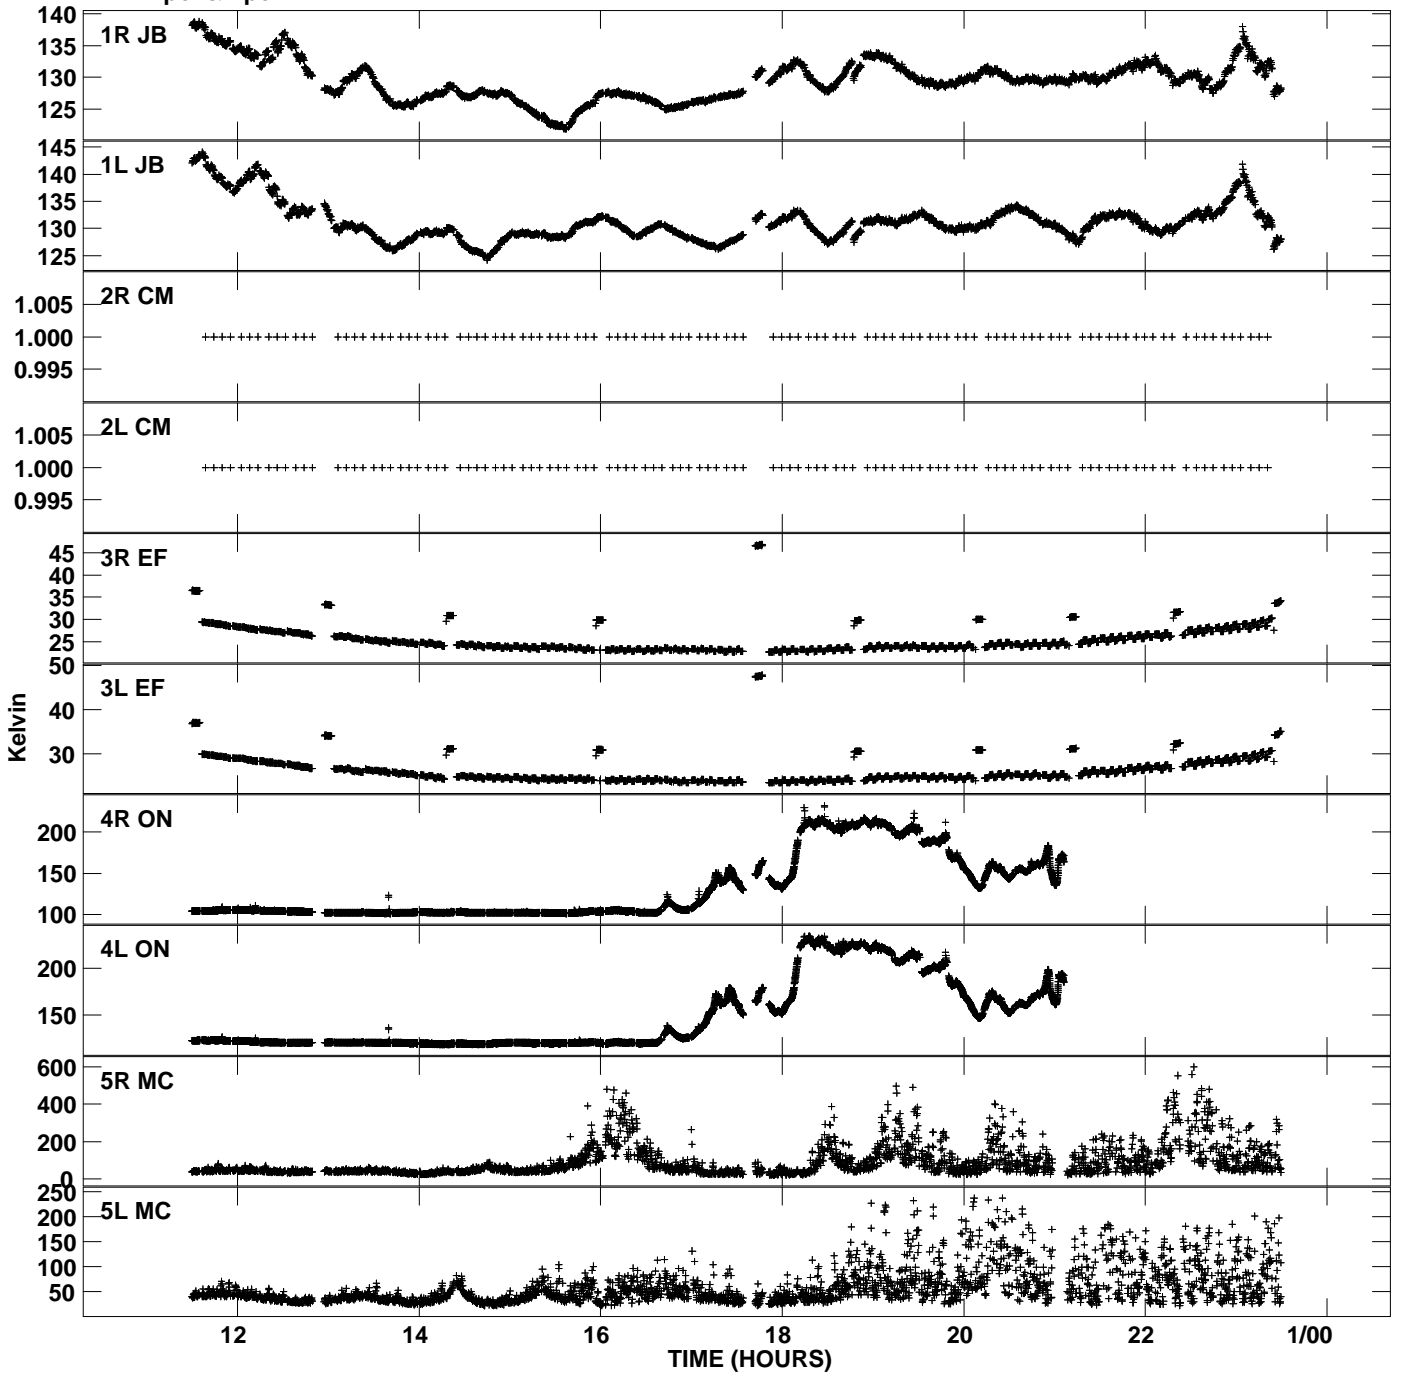

Plot file version 1 created 20-JUL-2007 16:57:26  
Tsys vs UTC time for EM062A\_2.UVDATA.1  
TY 1 Rpol & Lpol IF 1

Plot file version 2 created 20-JUL-2007 16:57:26  
Tsyst vs UTC time for EM062A\_2.UVDATA.1  
TY 1 Rpol & Lpol IF 1