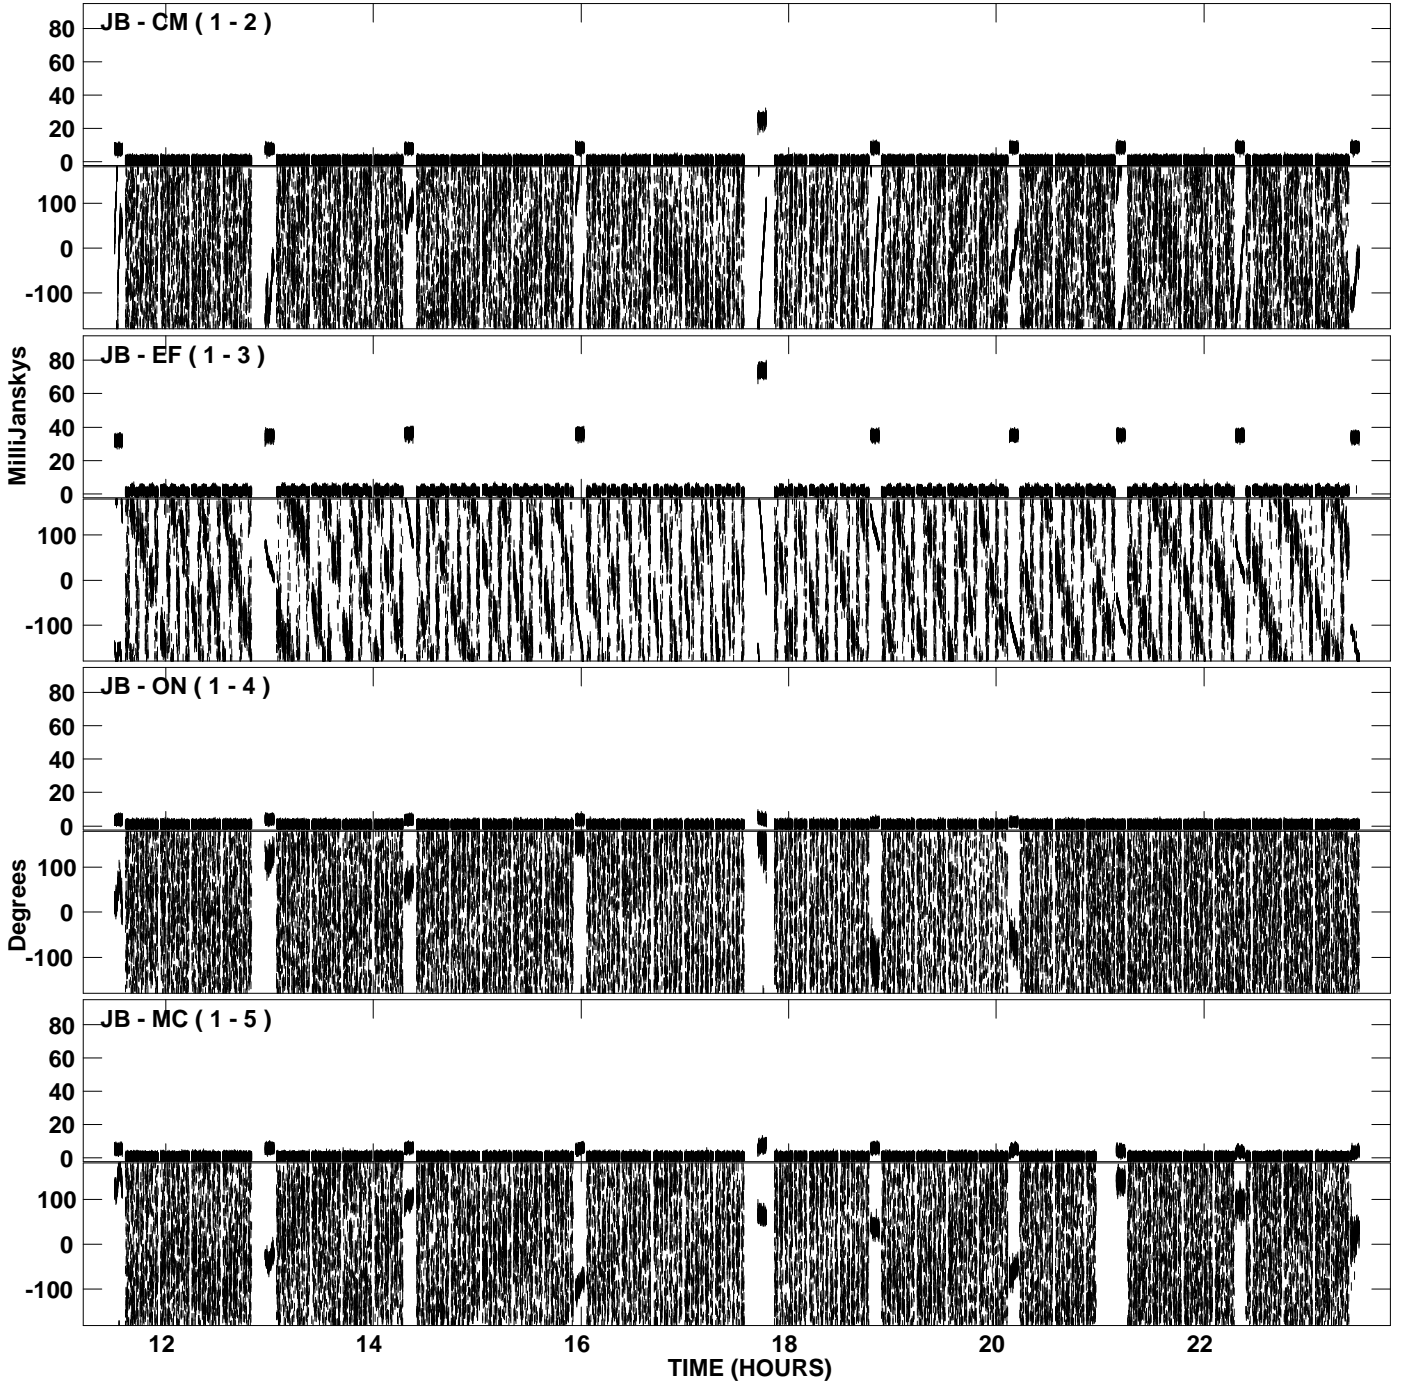

PLot file version 1 created 20-JUL-2007 14:07:07
Amplitude andPhase vs Time for EM062A 2.UVDATA.1 Vect aver.
IF 1 CHAN 1 - 1024 STK LL

PLot file version 2 created 20-JUL-2007 14:07:07
Amplitude andPhase vs Time for EM062A 2.UVDATA.1 Vect aver.
IF 1 CHAN 1 - 1024 STK LL

PLot file version 3 created 20-JUL-2007 14:24:13
Amplitude andPhase vs Time for EM062A 2.UVDATA.1 Vect aver.
IF 1 CHAN 1 - 1024 STK RR

PLOT file version 4 created 20-JUL-2007 14:24:14
Amplitude and Phase vs Time for EM062A 2.UVDATA.1 Vect aver.
IF 1 CHAN 1 - 1024 STK RR