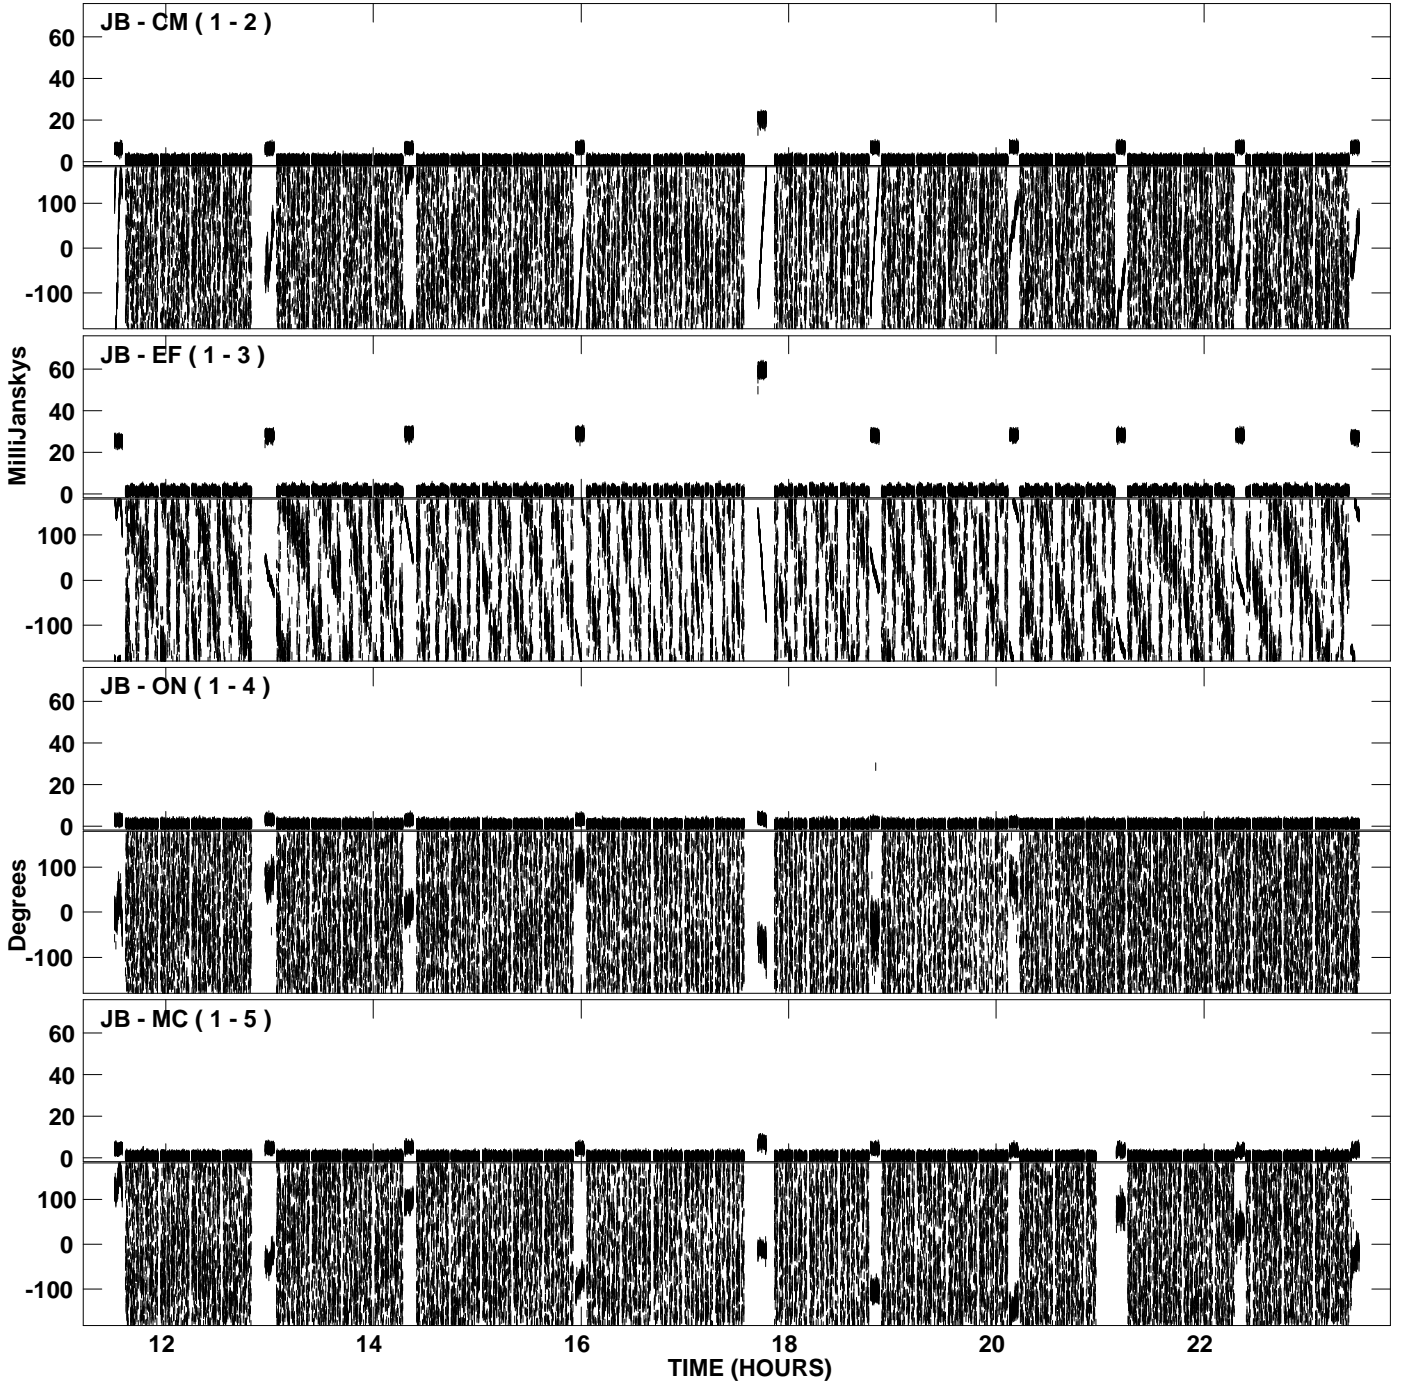

PLot file version 1 created 20-JUL-2007 14:07:07
Amplitude andPhase vs Time for EM062A 2.UVDATA.1 Vect aver.
IF 1 CHAN 1 - 1024 STK LL

PLot file version 2 created 20-JUL-2007 14:07:07
Amplitude andPhase vs Time for EM062A 2.UVDATA.1 Vect aver.
IF 1 CHAN 1 - 1024 STK LL

PLot file version 3 created 20-JUL-2007 14:24:13
Amplitude andPhase vs Time for EM062A 2.UVDATA.1 Vect aver.
IF 1 CHAN 1 - 1024 STK RR

PLOT file version 4 created 20-JUL-2007 14:24:14
Amplitude and Phase vs Time for EM062A 2.UVDATA.1 Vect aver.
IF 1 CHAN 1 - 1024 STK RR