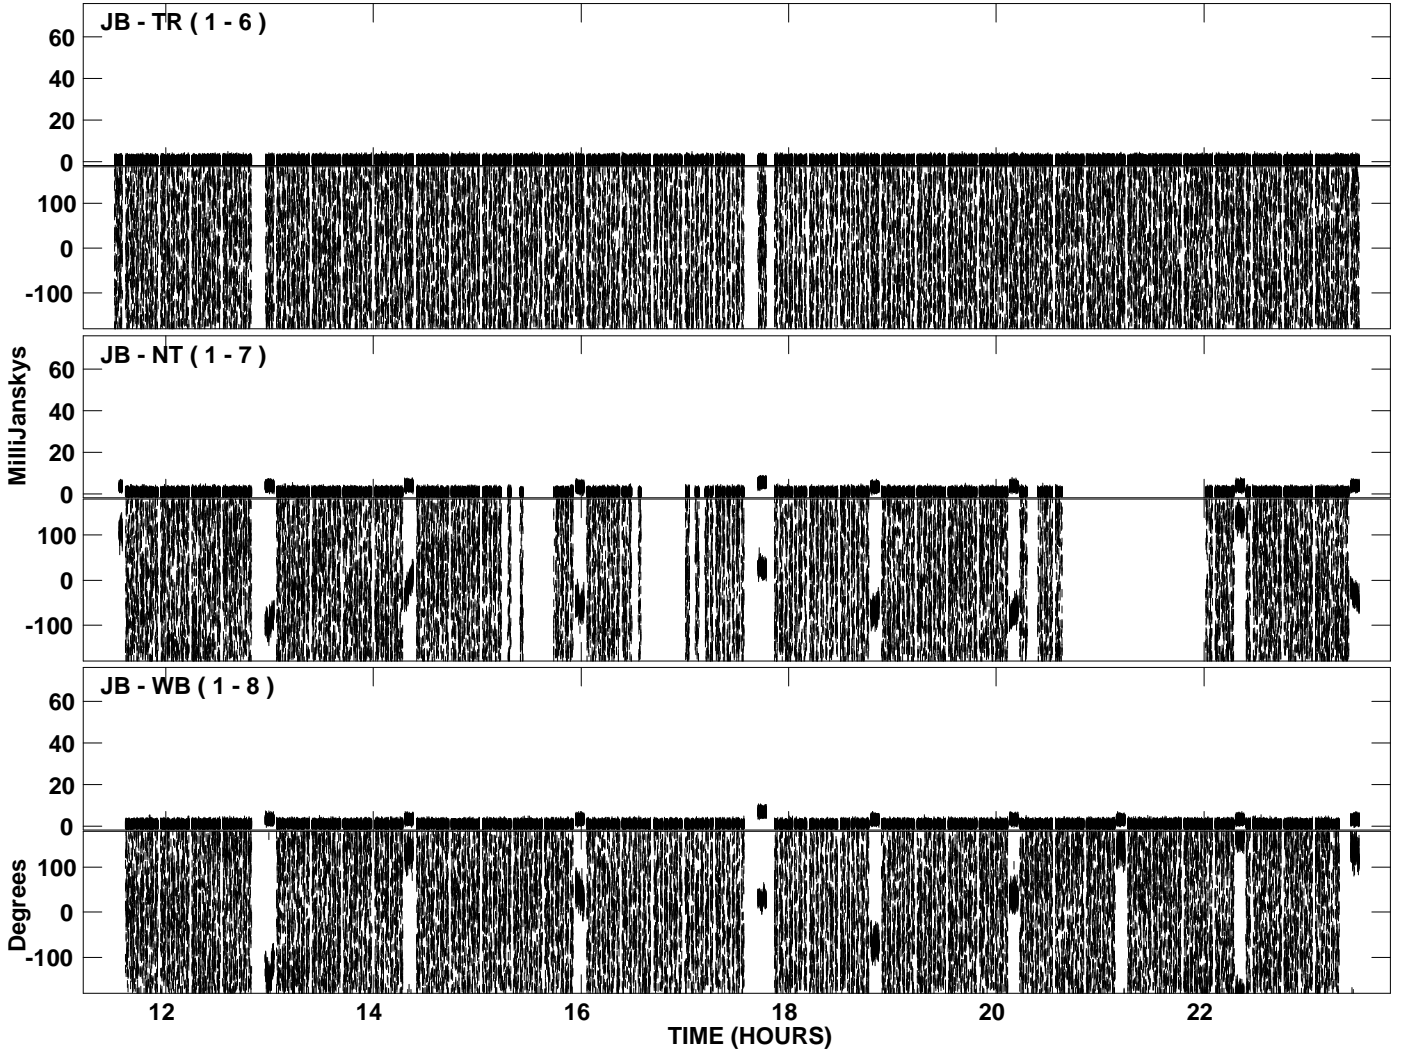

PLot file version 1 created 20-JUL-2007 14:07:07
Amplitude andPhase vs Time for EM062A 2.UVDATA.1 Vect aver.
IF 1 CHAN 1 - 1024 STK LL

PLot file version 2 created 20-JUL-2007 14:07:07
Amplitude andPhase vs Time for EM062A 2.UVDATA.1 Vect aver.
IF 1 CHAN 1 - 1024 STK LL

PLot file version 3 created 20-JUL-2007 14:24:13
Amplitude andPhase vs Time for EM062A 2.UVDATA.1 Vect aver.
IF 1 CHAN 1 - 1024 STK RR

PLOT file version 4 created 20-JUL-2007 14:24:14
Amplitude and Phase vs Time for EM062A 2.UVDATA.1 Vect aver.
IF 1 CHAN 1 - 1024 STK RR