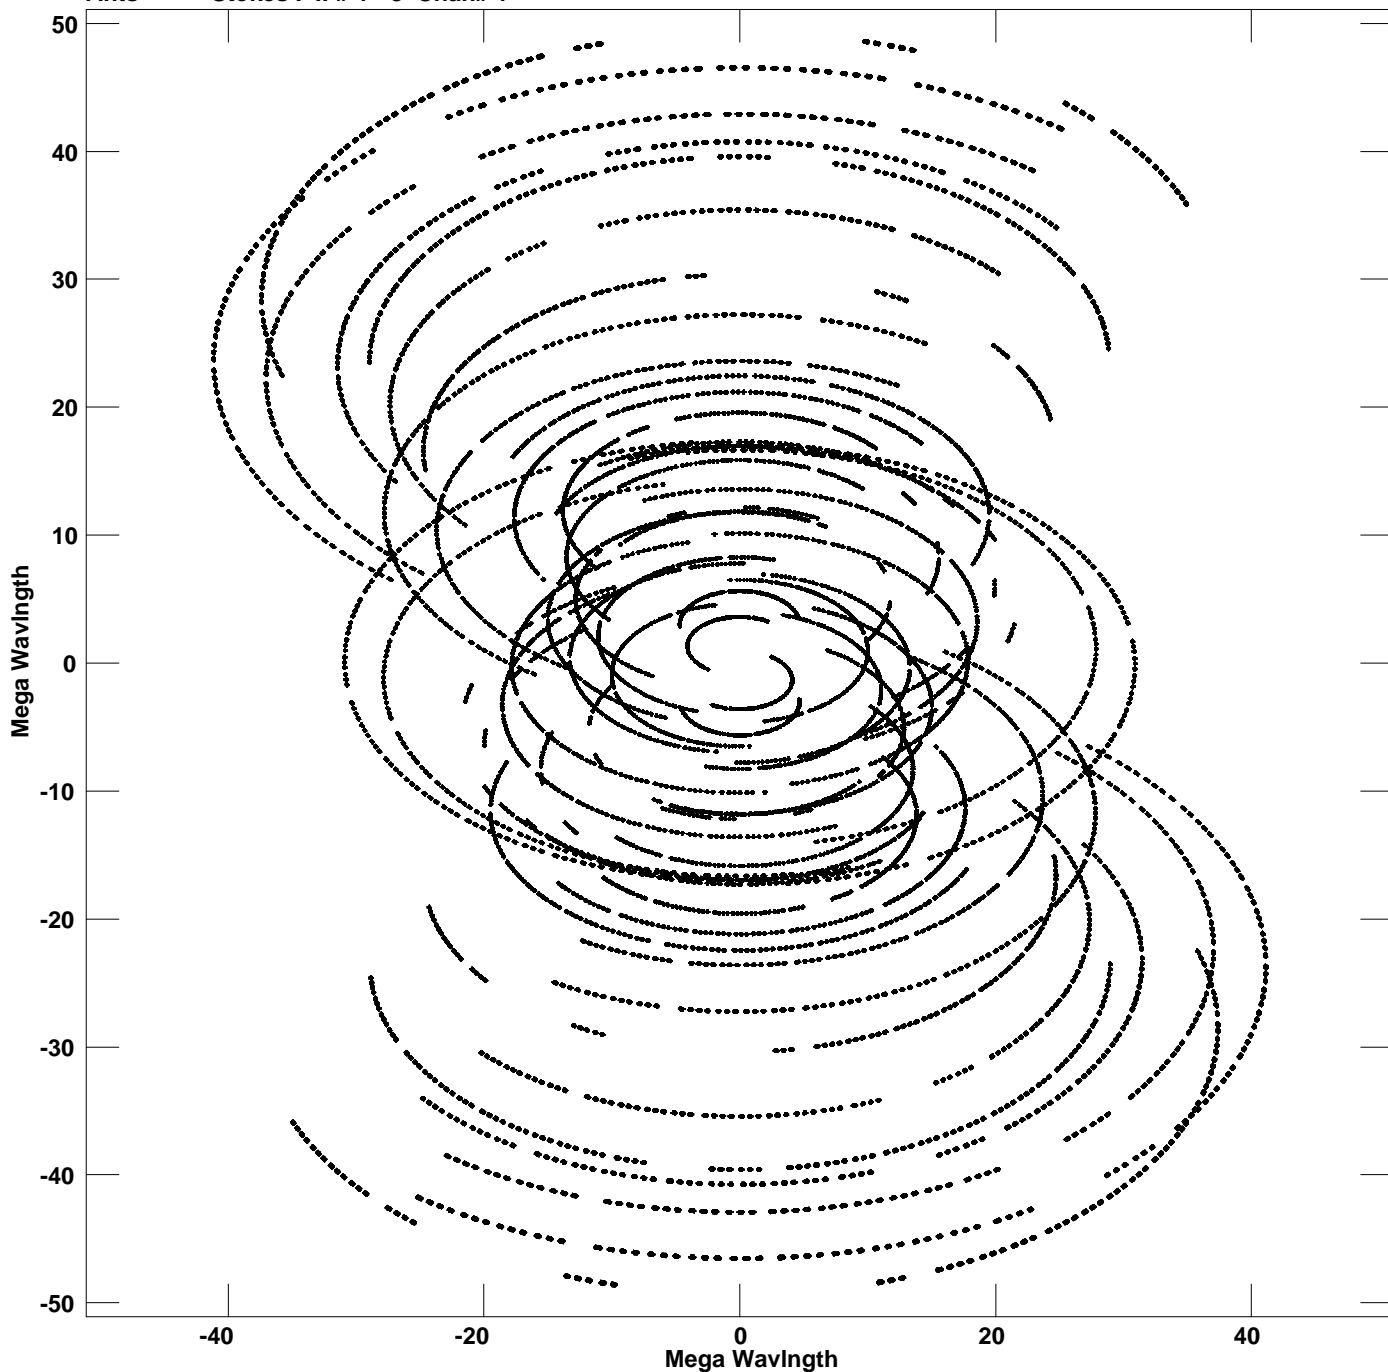

Plot file version 1 created 30-JUN-2009 15:45:19
V vs U for AFGL5142.MULTI.1 Source:AFGL5142
Ants * - * Stokes I IF# 1 - 8 Chan# 1

Freq = 6.6626 GHz, Bw = 2.000 MHz