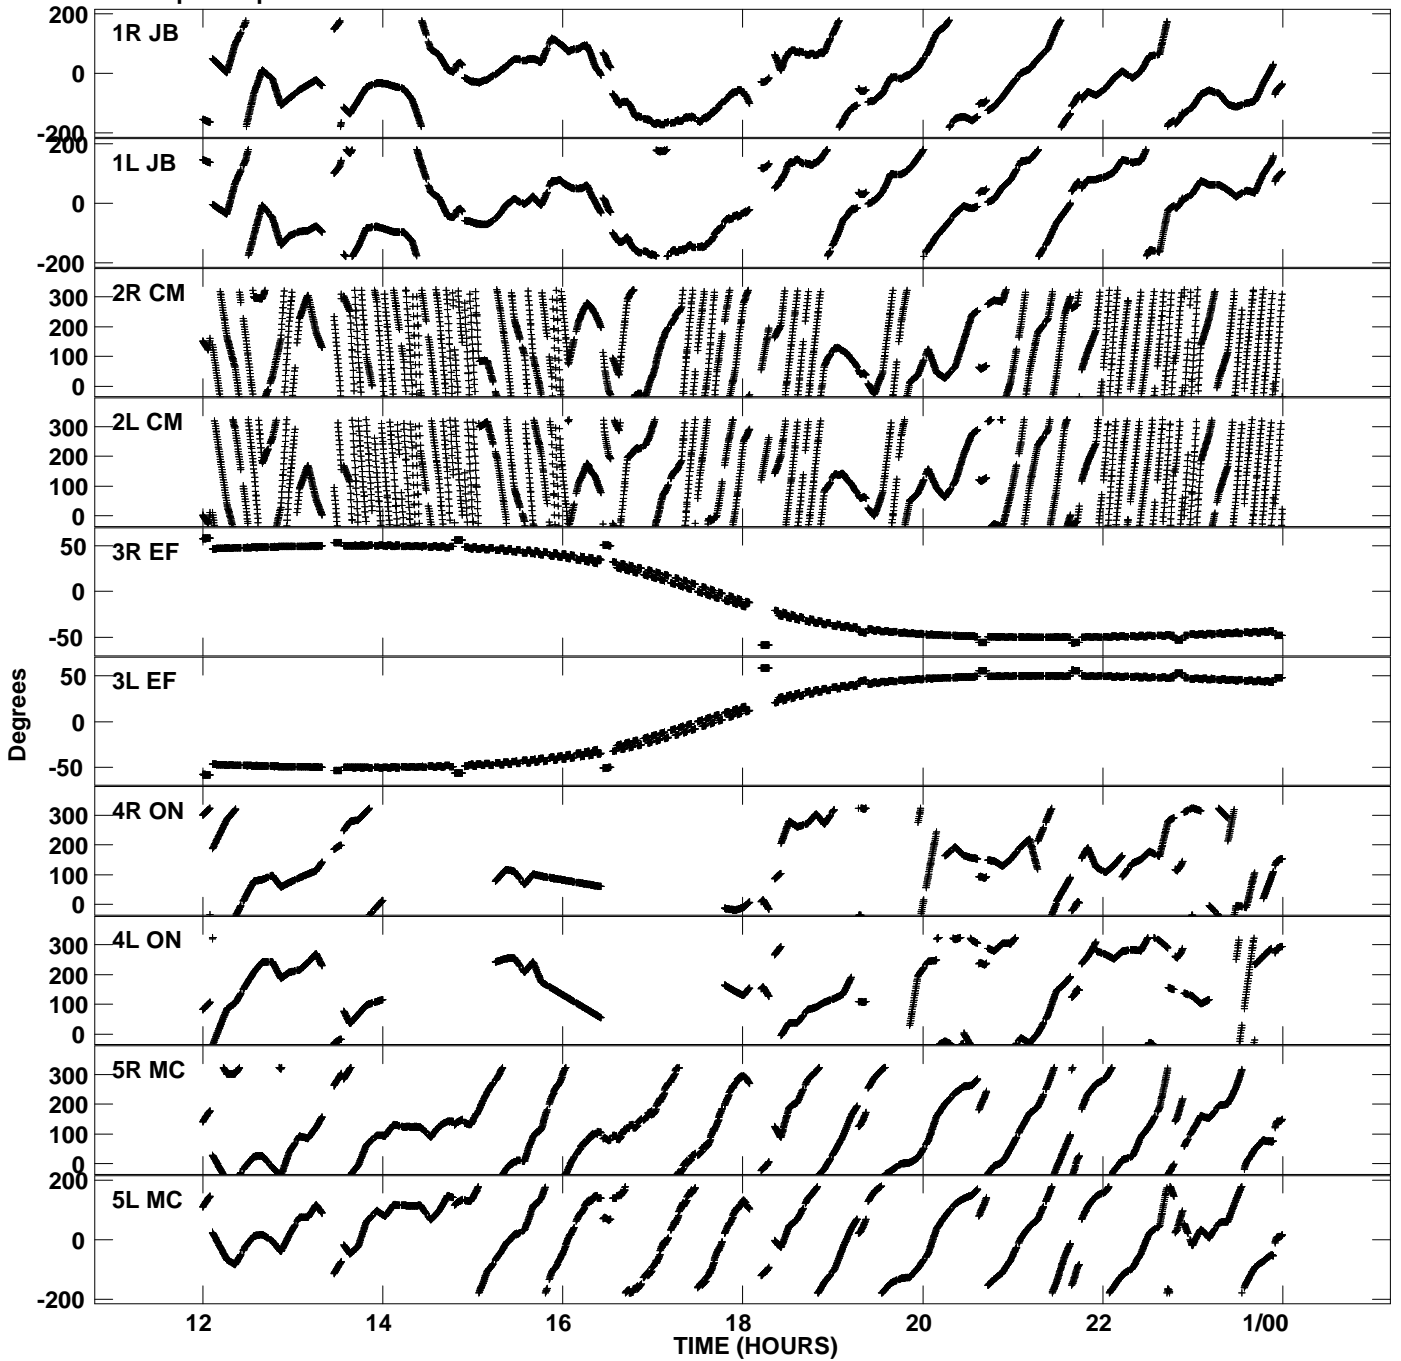

Plot file version 1 created 30-JUN-2009 21:45:04
Gain phs vs UTC time for EM062B_2.UVDATA.1
CL 3 Rpol & Lpol IF 1

Plot file version 2 created 30-JUN-2009 21:45:04
Gain phs vs UTC time for EM062B_2.UVDATA.1
CL 3 Rpol & Lpol IF 1