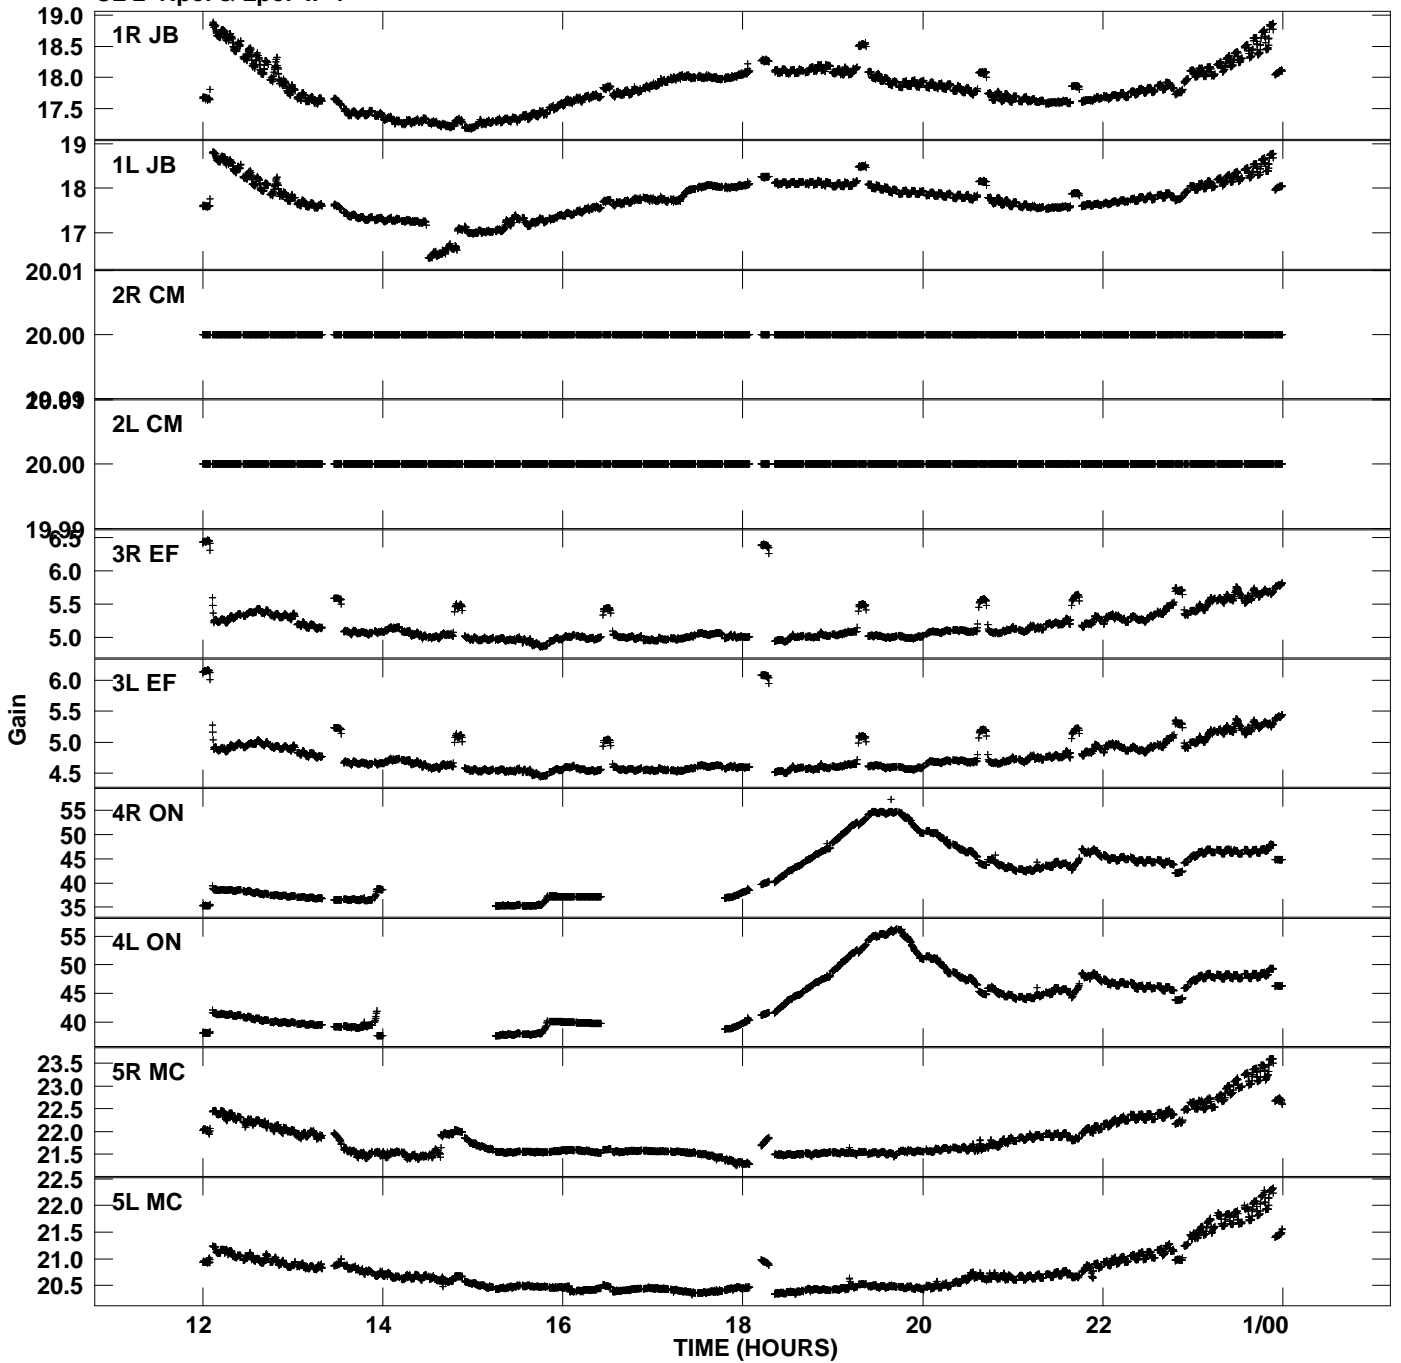

Plot file version 1 created 30-JUN-2009 18:03:45
Gain amp vs UTC time for EM062B_2.UVDATA.1
CL 2 Rpol & Lpol IF 1

Plot file version 2 created 30-JUN-2009 18:03:45
Gain amp vs UTC time for EM062B_2.UVDATA.1
CL 2 Rpol & Lpol IF 1