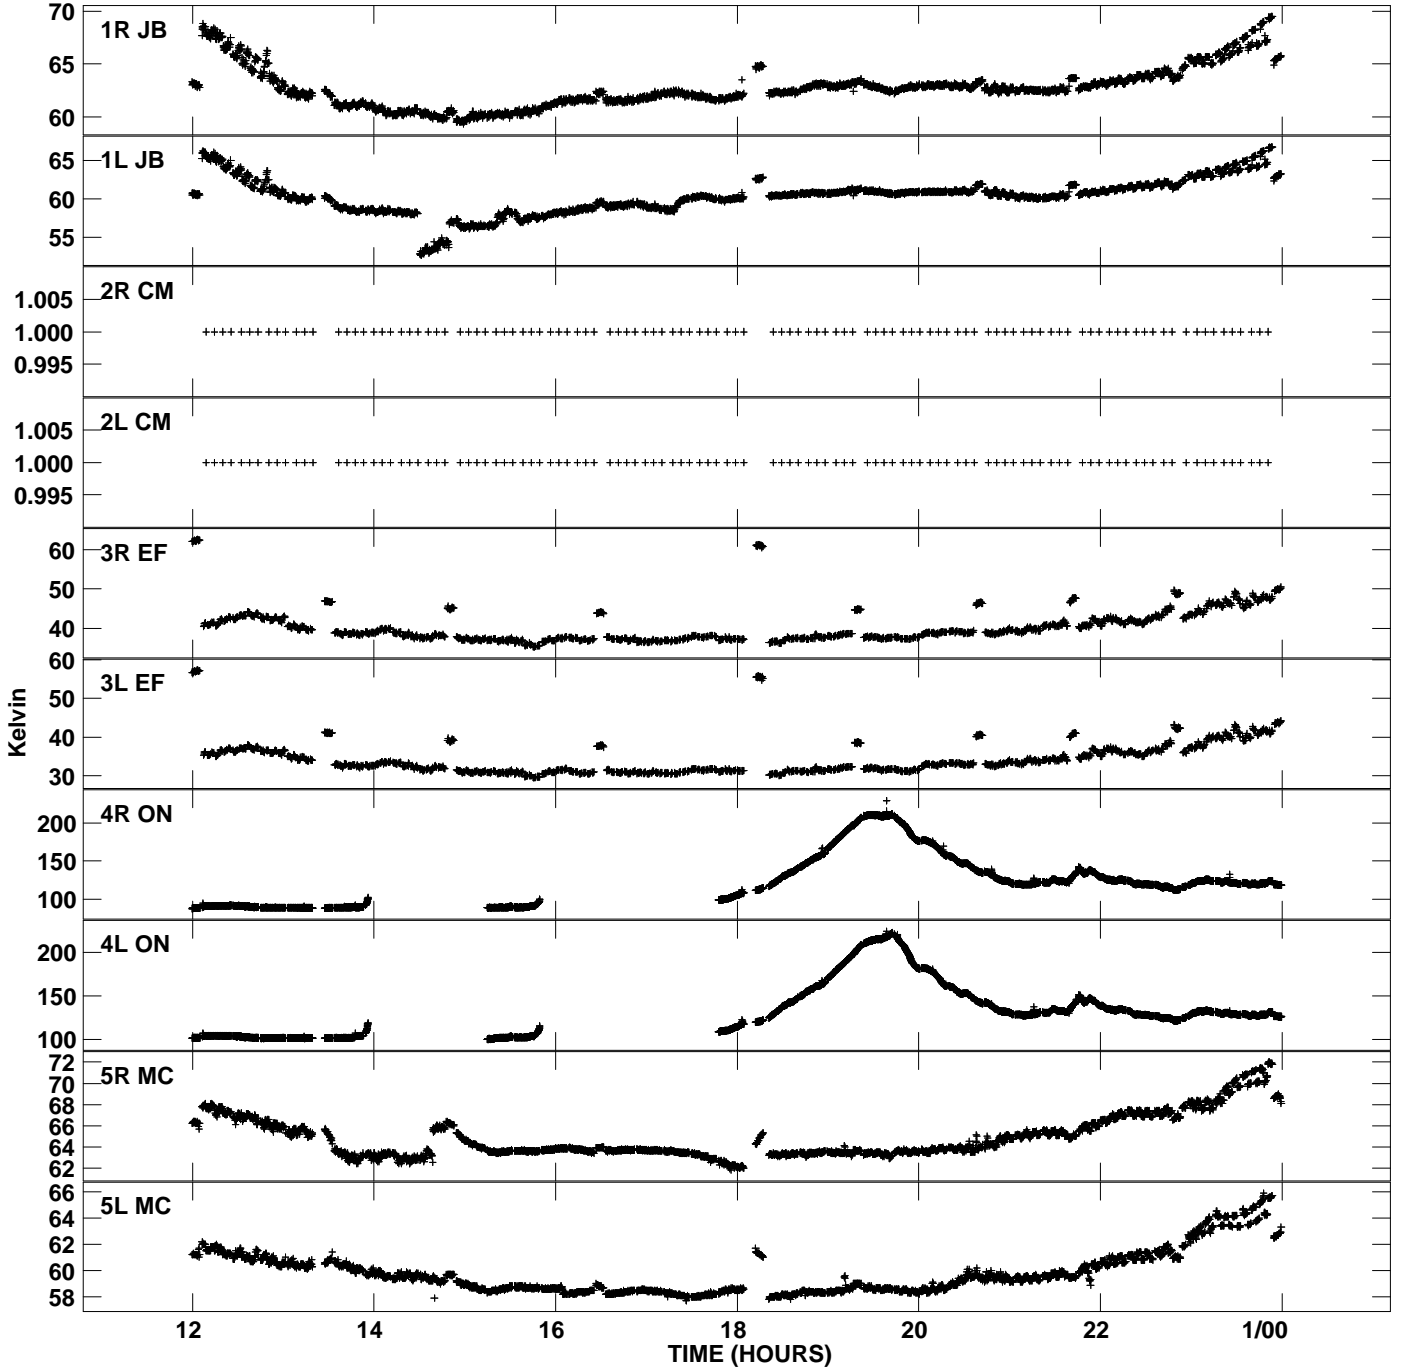

Plot file version 1 created 30-JUN-2009 18:03:35
Tsyst vs UTC time for EM062B_2.UVDATA.1
TY 1 Rpol & Lpol IF 1

Plot file version 2 created 30-JUN-2009 18:03:35
Tsyst vs UTC time for EM062B_2.UVDATA.1
TY 1 Rpol & Lpol IF 1