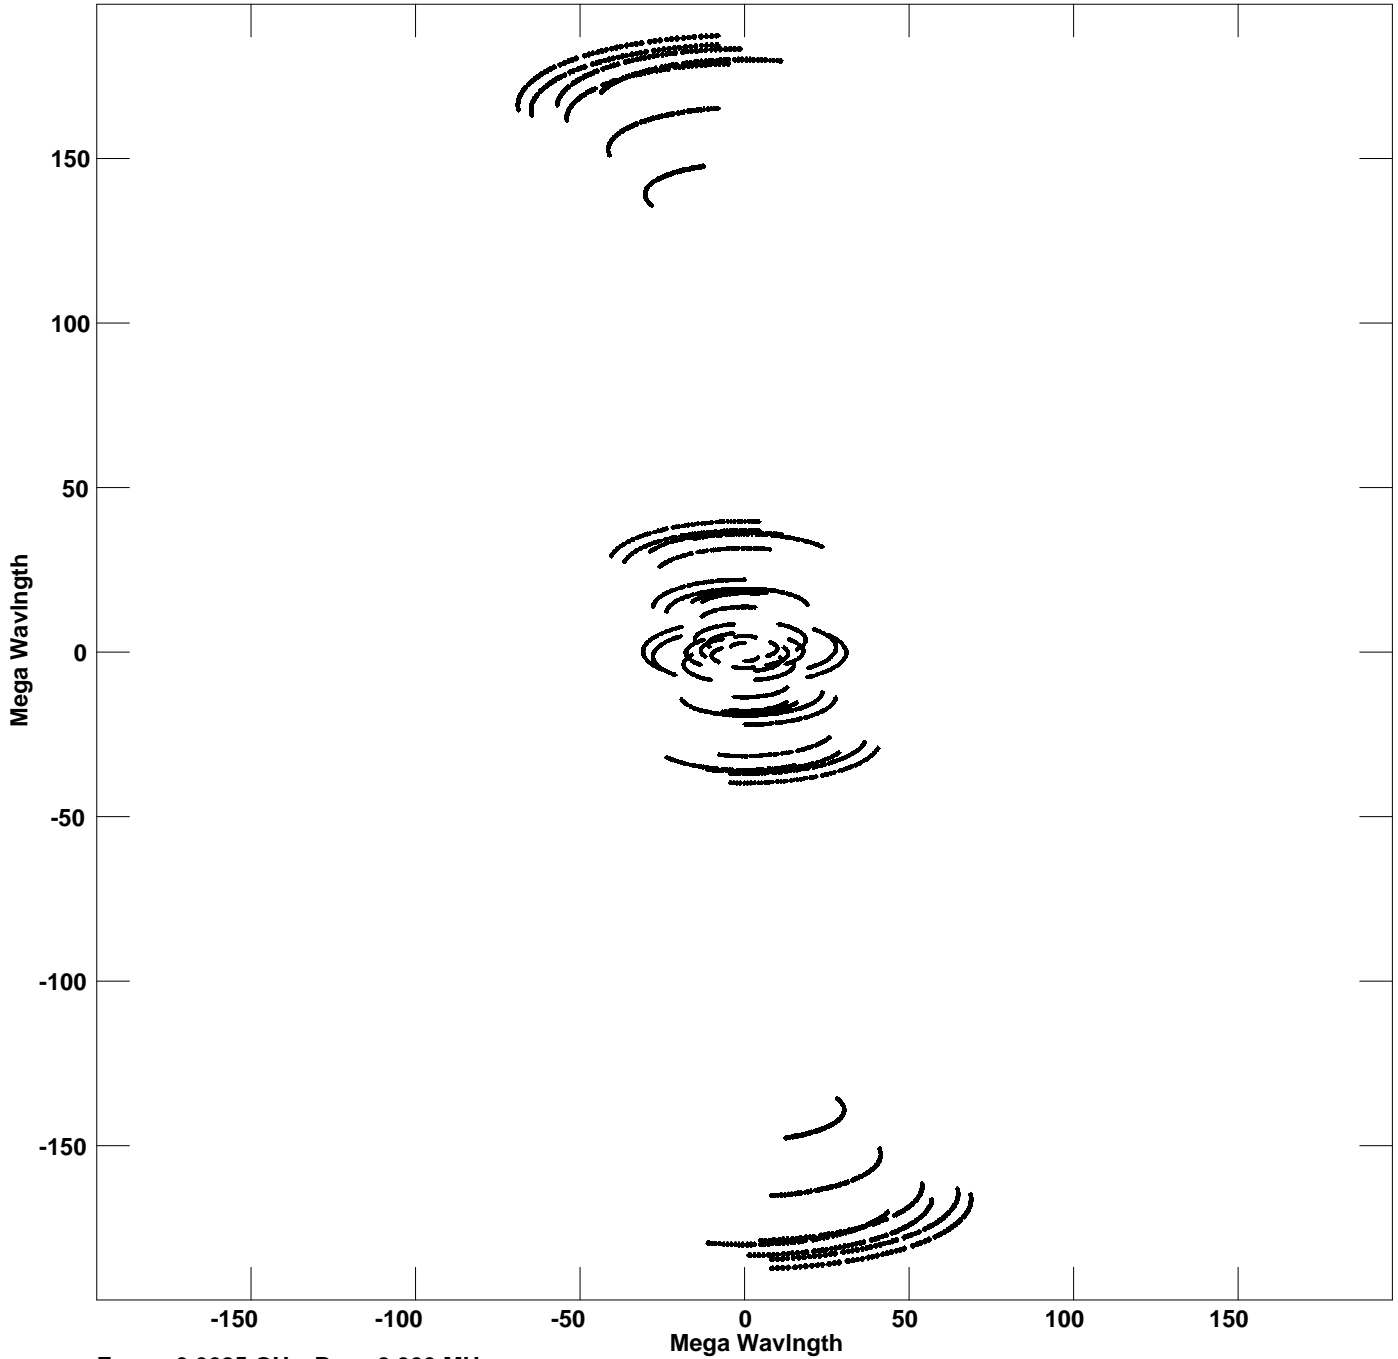

Plot file version 1 created 12-JUL-2007 18:53:31
V vs U for SH2-255.MULTI.1 Source:SH2-255
Ants * - * Stokes I IF# 1 - 8 Chan# 1

Freq = 6.6625 GHz, Bw = 2.000 MHz