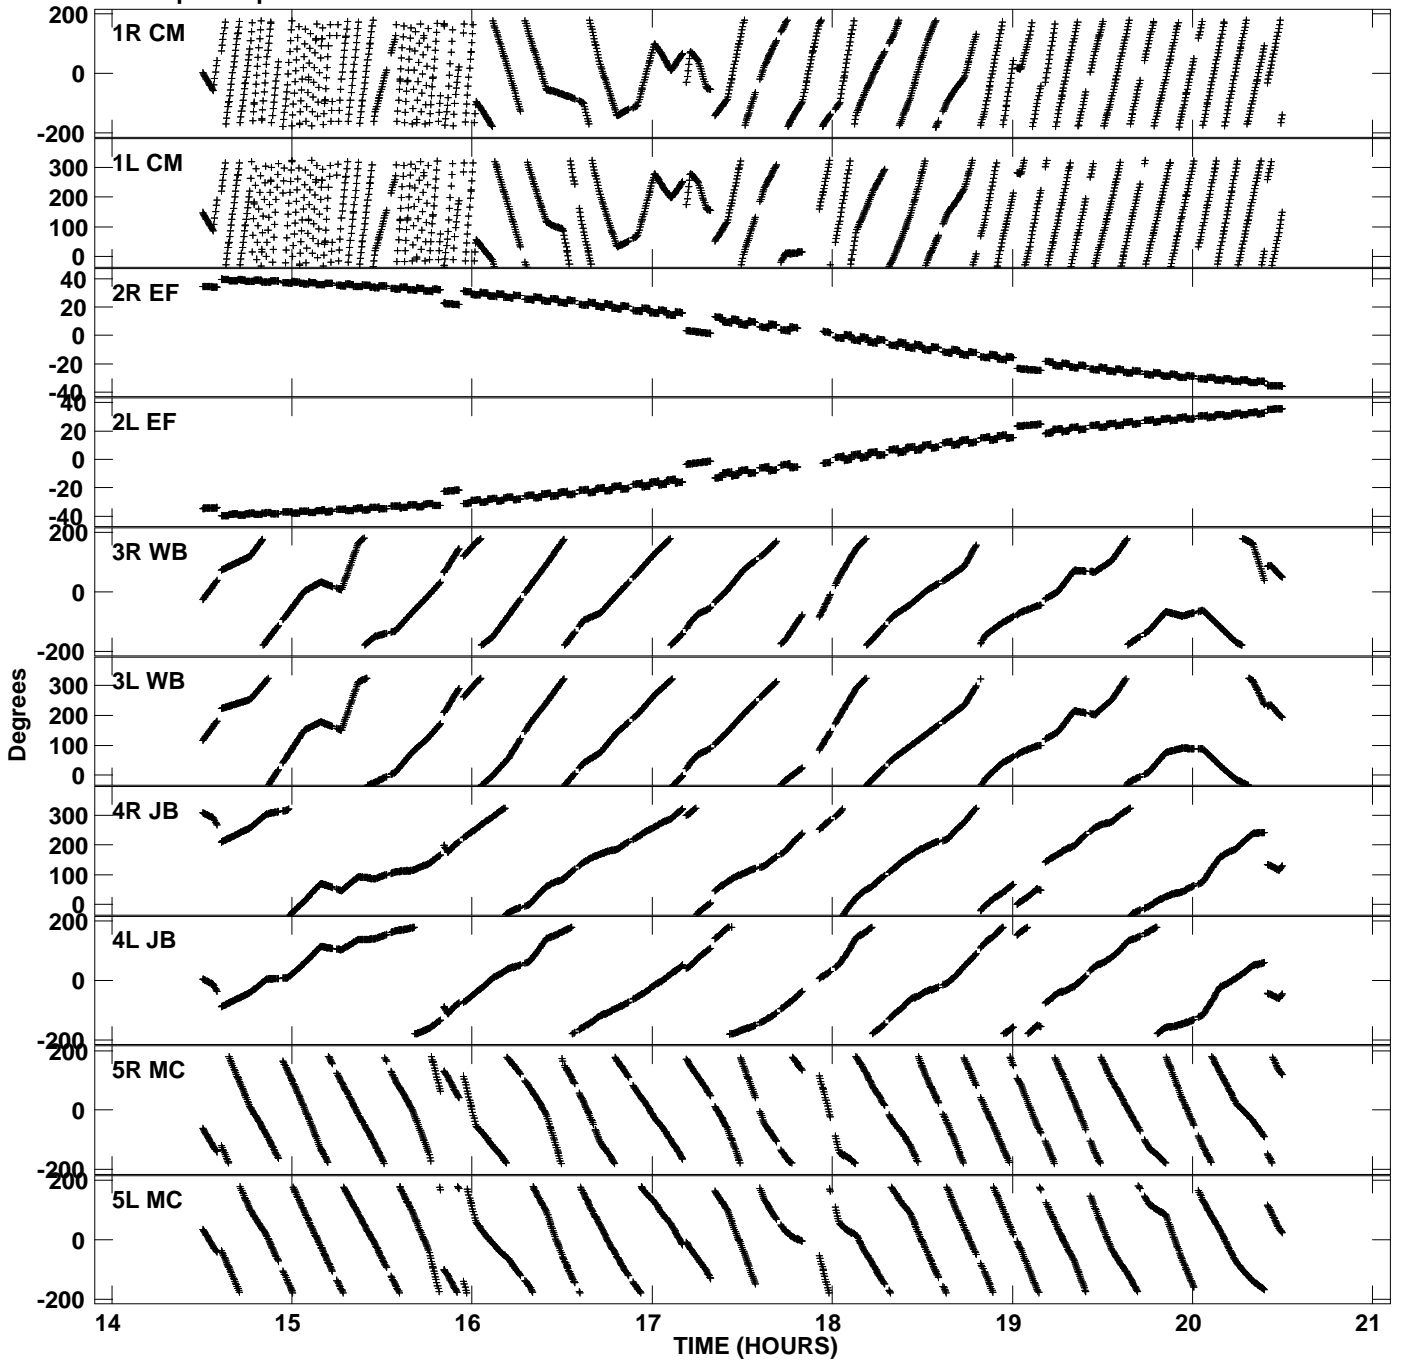

Plot file version 1 created 17-JUL-2007 15:16:39
Gain phs vs UTC time for EM064A_2.UVDATA.1
CL 3 Rpol & Lpol IF 1

Plot file version 2 created 17-JUL-2007 15:16:39
Gain phs vs UTC time for EM064A_2.UVDATA.1
CL 3 Rpol & Lpol IF 1