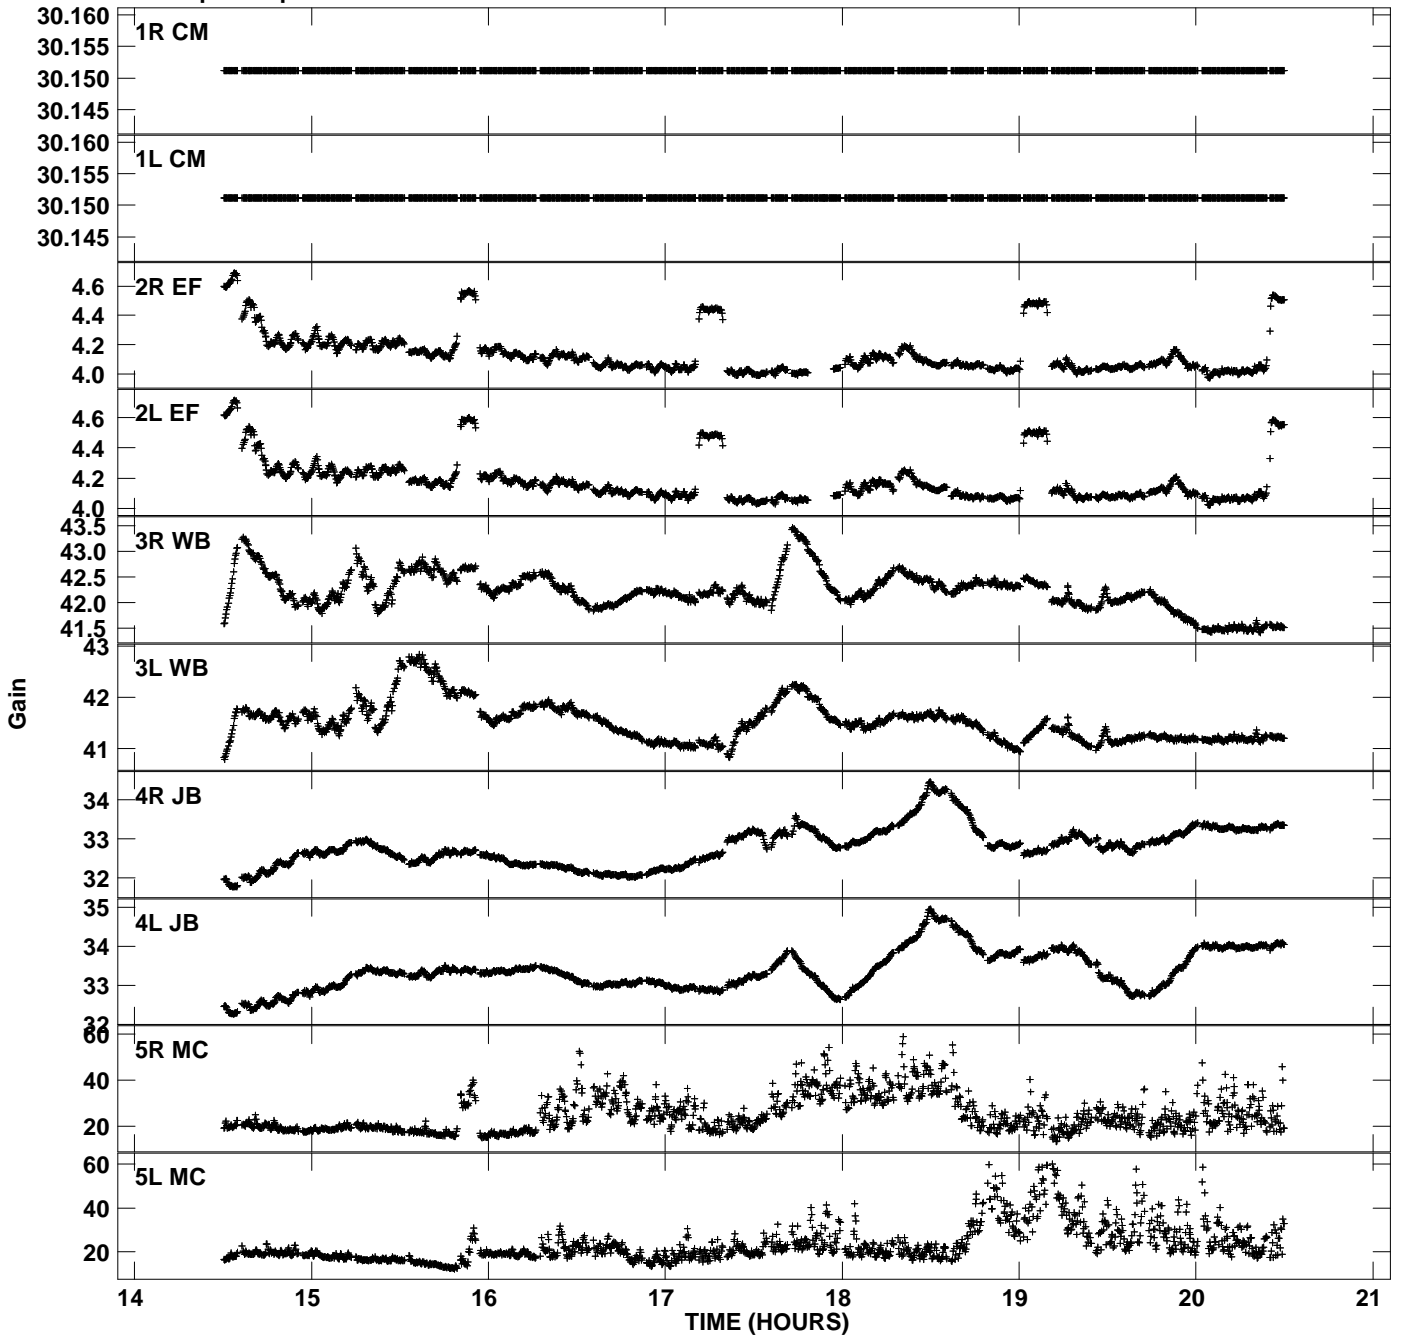

Plot file version 1 created 17-JUL-2007 13:20:30
Gain amp vs UTC time for EM064A_2.UVDATA.1
CL 2 Rpol & Lpol IF 1

Plot file version 2 created 17-JUL-2007 13:20:30
Gain amp vs UTC time for EM064A_2.UVDATA.1
CL 2 Rpol & Lpol IF 1