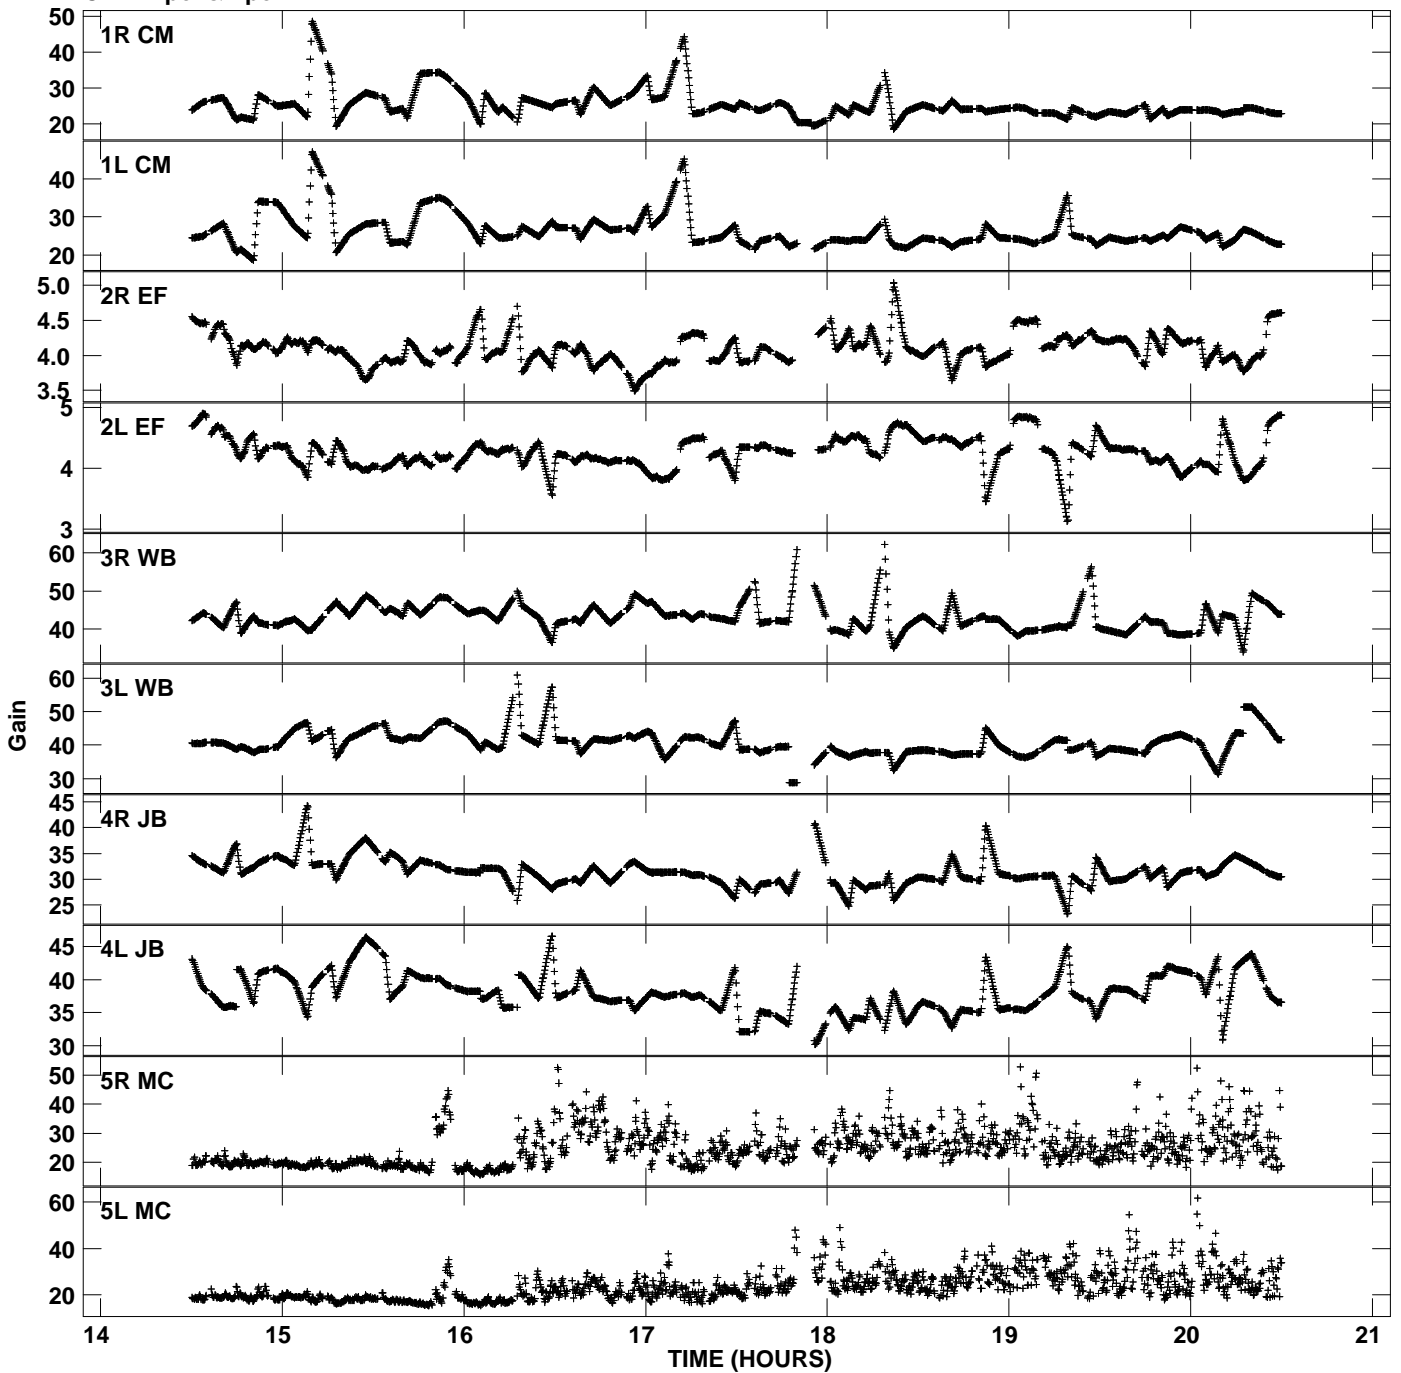

Plot file version 1 created 17-JUL-2007 16:53:26
Gain amp vs UTC time for EM064A_2.TMP.1
CL 4 Rpol & Lpol IF 1

Plot file version 2 created 17-JUL-2007 16:53:26
Gain amp vs UTC time for EM064A_2.TMP.1
CL 4 Rpol & Lpol IF 1