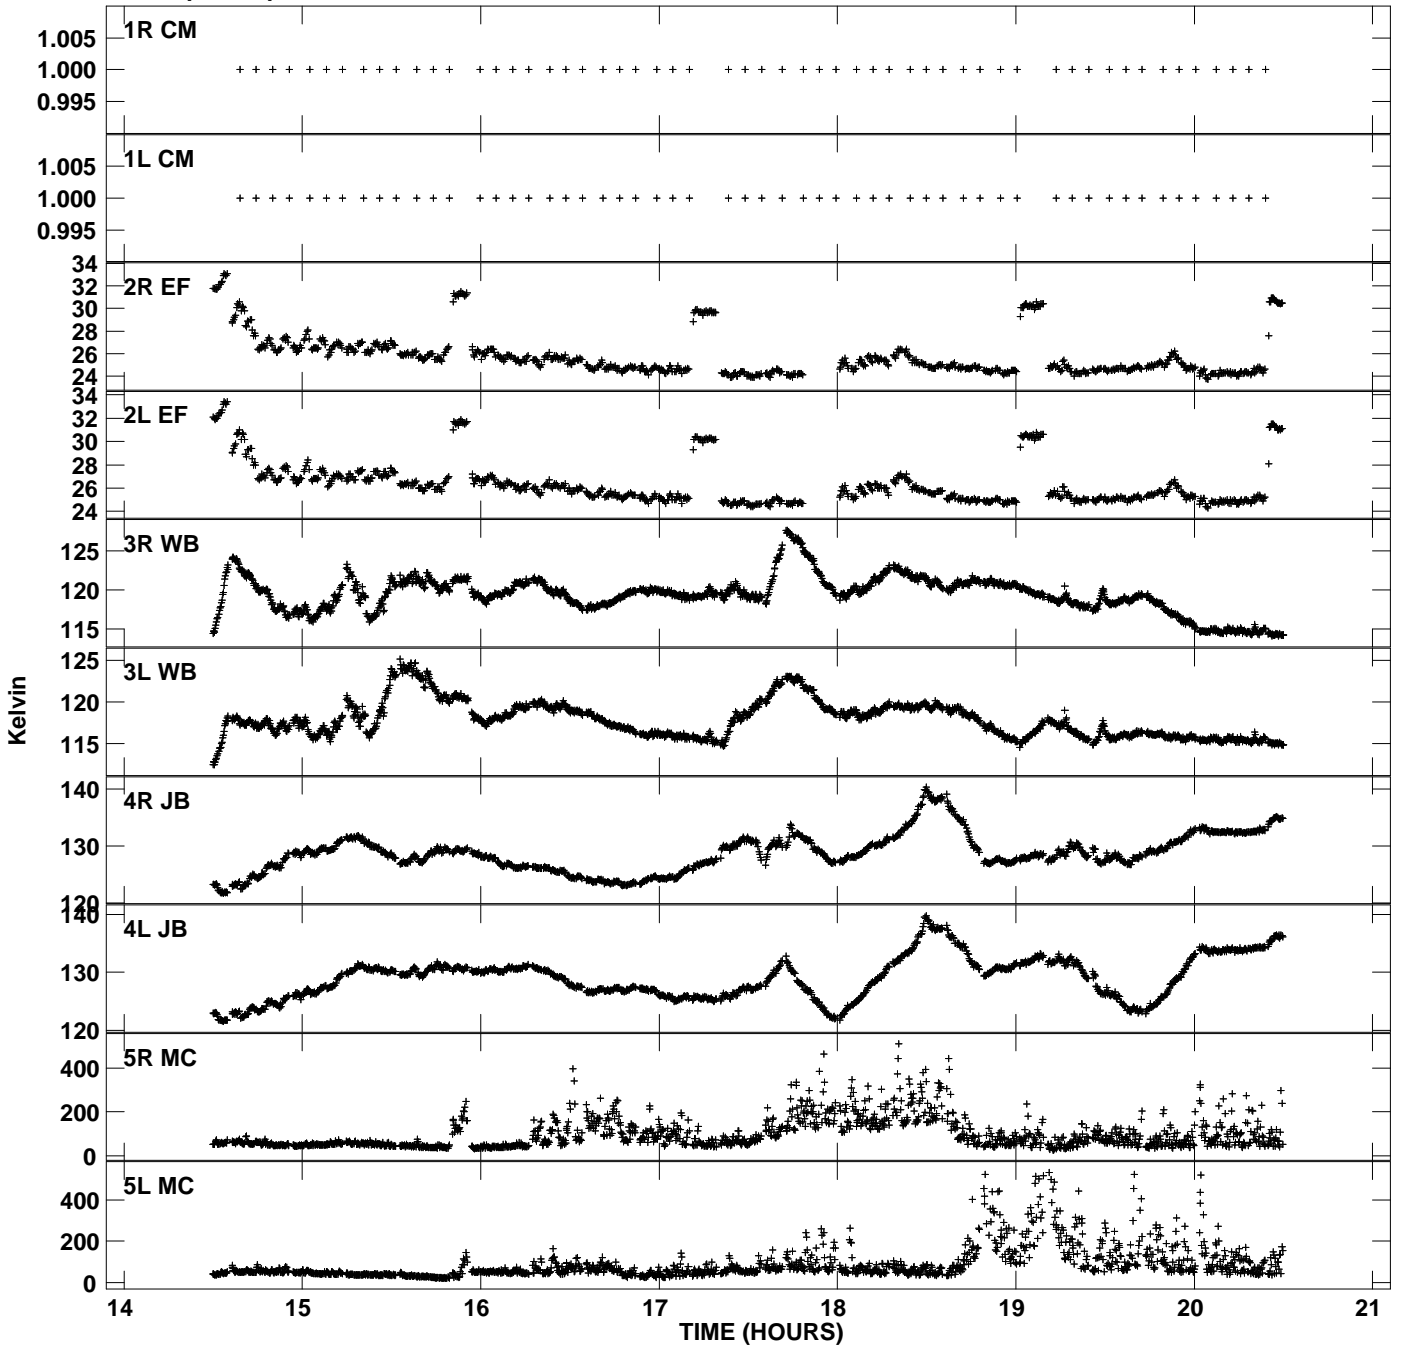

Plot file version 1 created 17-JUL-2007 13:20:25  
Tsys vs UTC time for EM064A\_2.UVDATA.1  
TY 1 Rpol & Lpol IF 1

Plot file version 2 created 17-JUL-2007 13:20:25  
Tsyst vs UTC time for EM064A\_2.UVDATA.1  
TY 1 Rpol & Lpol IF 1