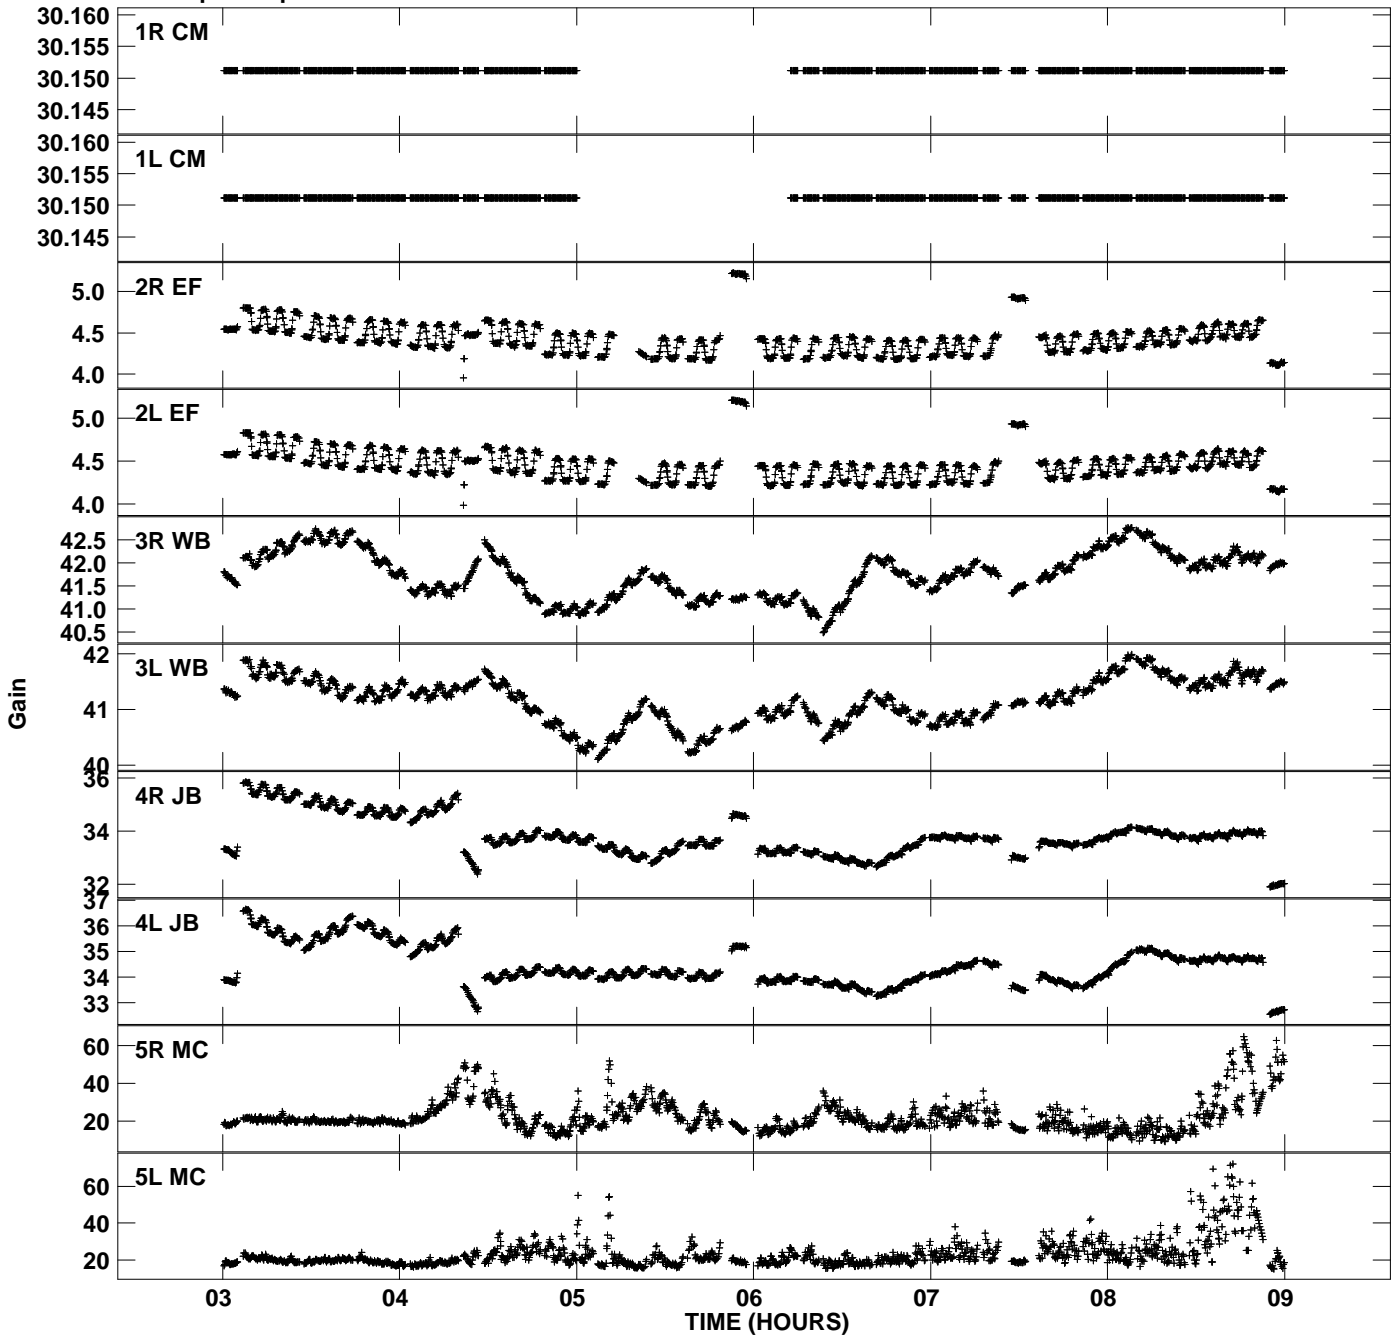

Plot file version 1 created 18-JUL-2007 14:05:54
Gain amp vs UTC time for EM064B_2.UVDATA.1
CL 2 Rpol & Lpol IF 1

Plot file version 2 created 18-JUL-2007 14:05:54
Gain amp vs UTC time for EM064B_2.UVDATA.1
CL 2 Rpol & Lpol IF 1