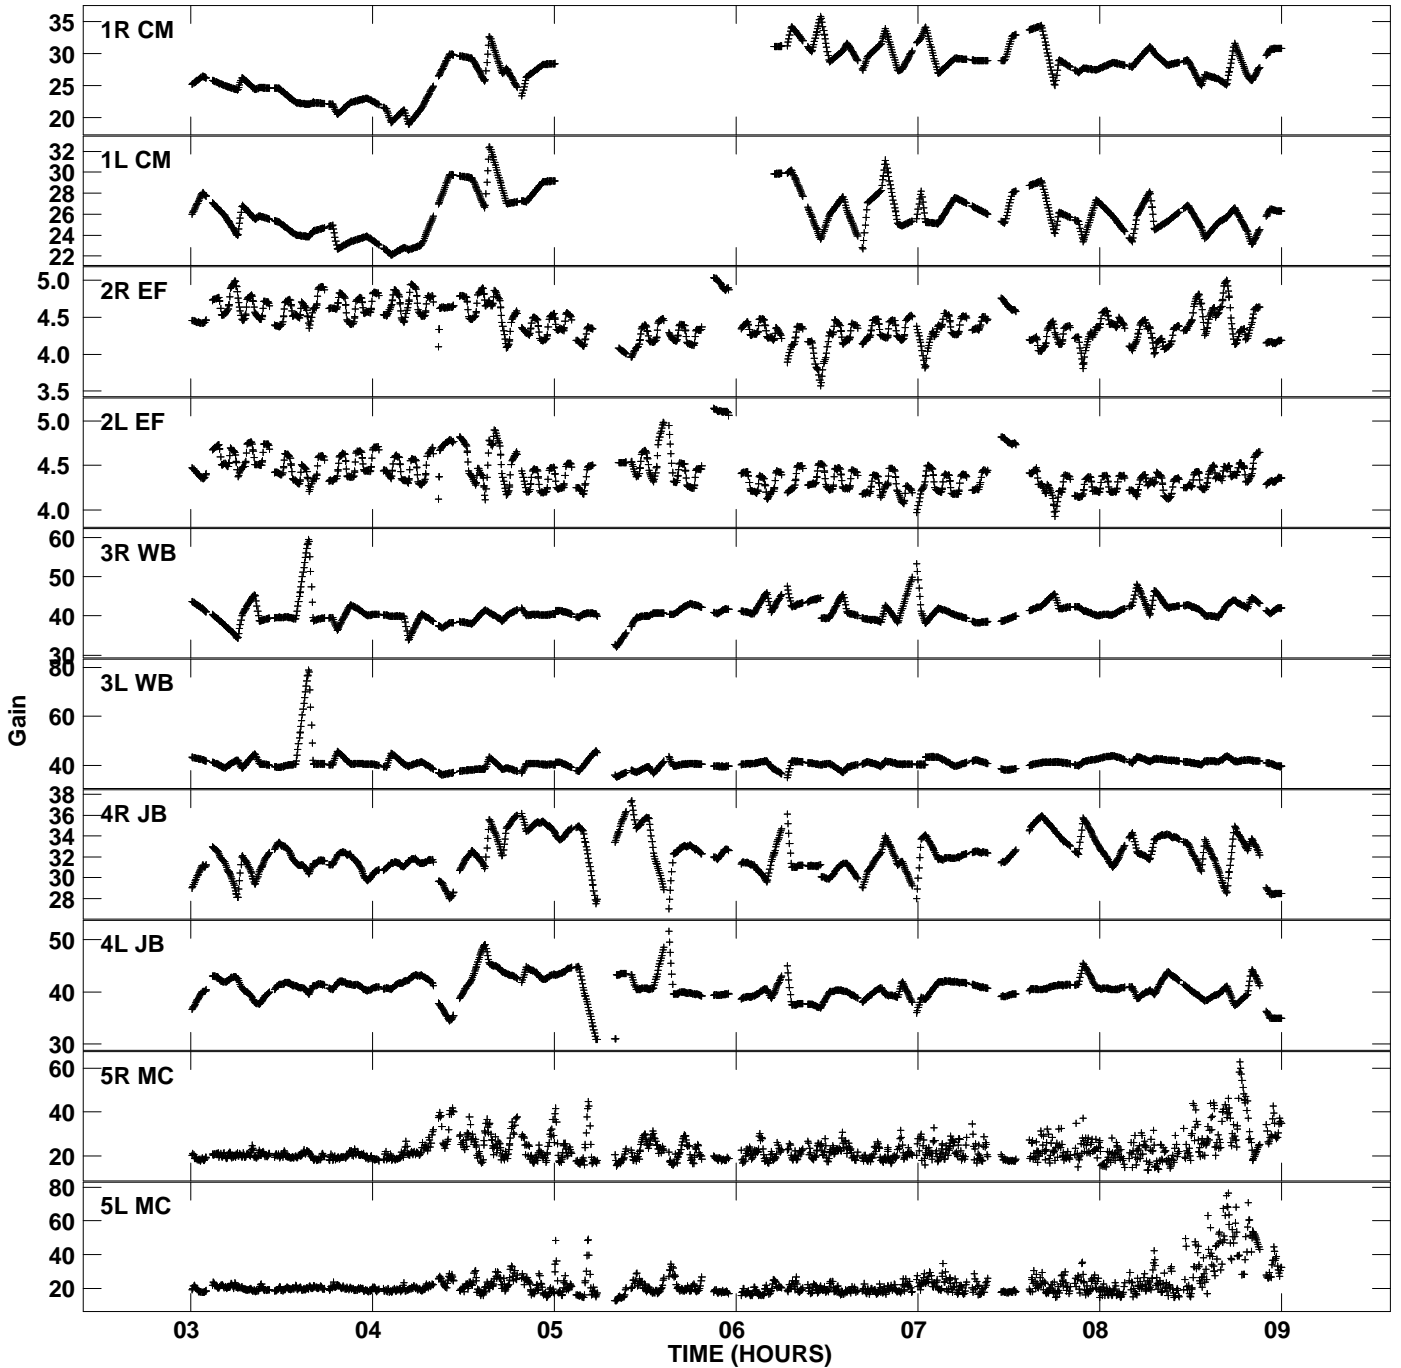

Plot file version 1 created 18-JUL-2007 18:46:15
Gain amp vs UTC time for EM064B_2.TMP.1
CL 4 Rpol & Lpol IF 1

Plot file version 2 created 18-JUL-2007 18:46:15
Gain amp vs UTC time for EM064B_2.TMP.1
CL 4 Rpol & Lpol IF 1