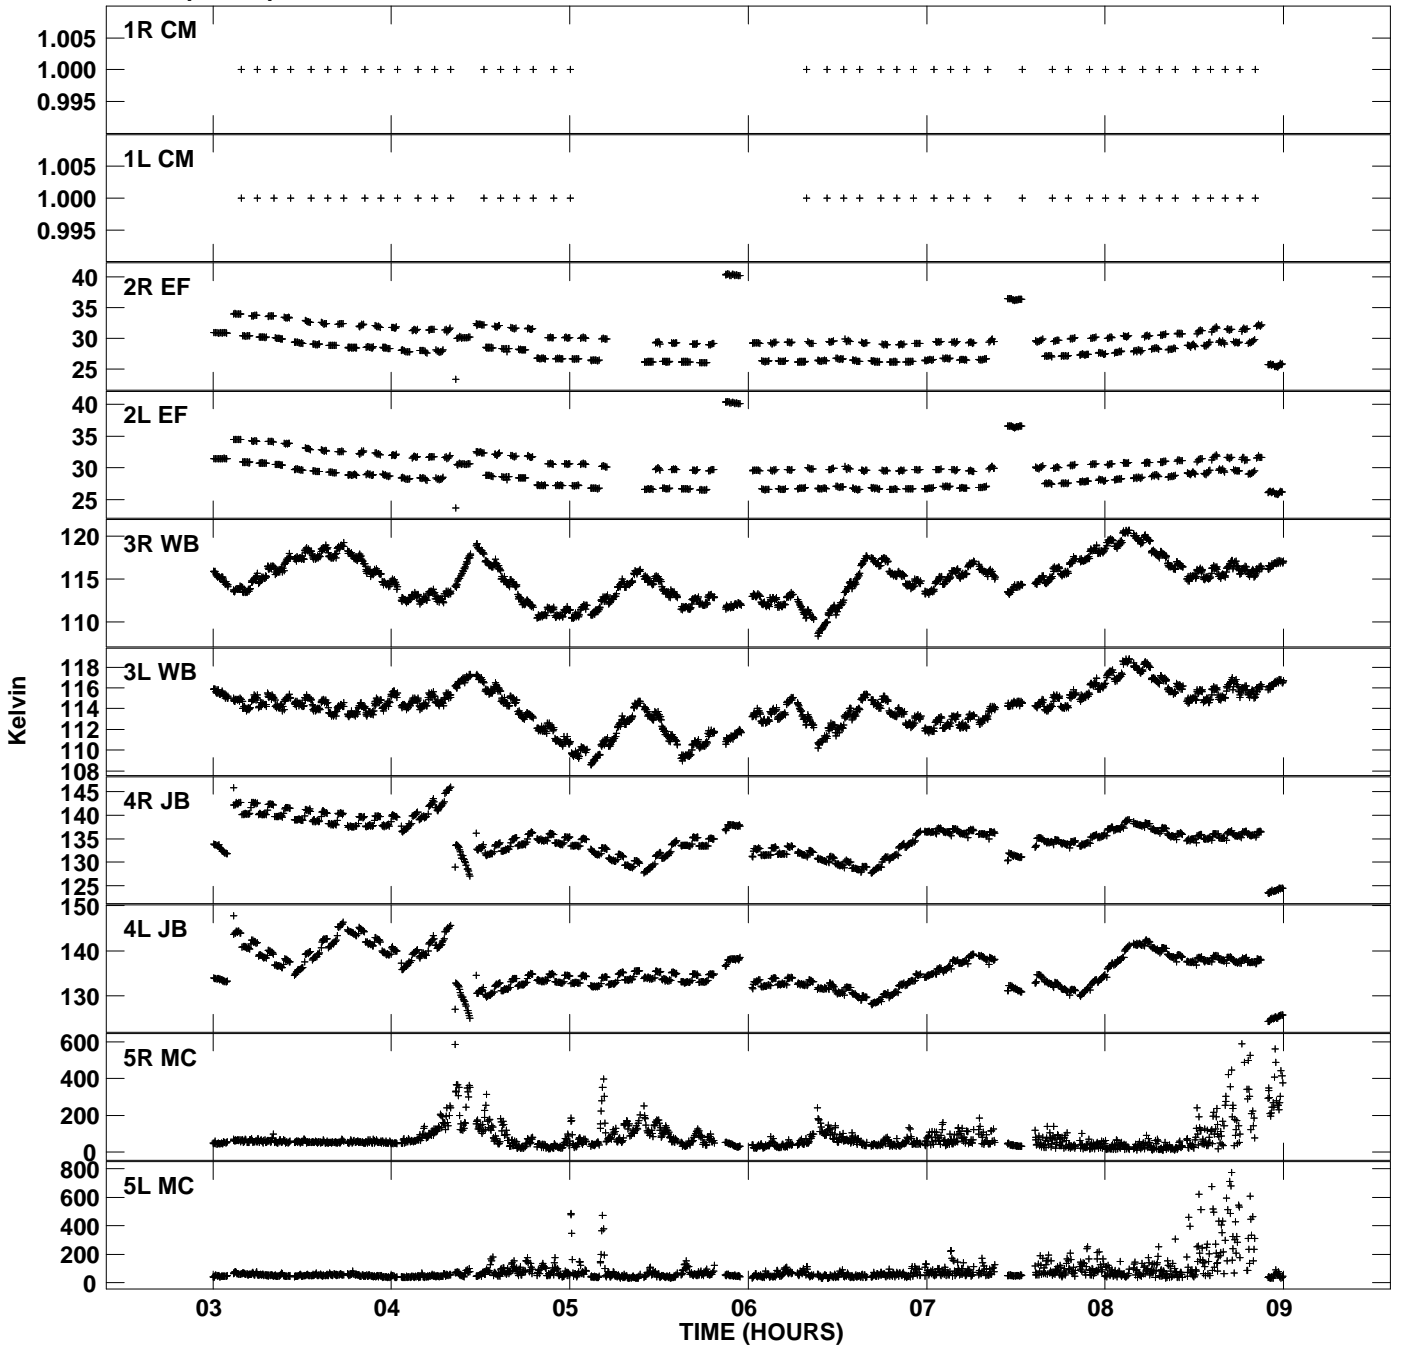

Plot file version 1 created 18-JUL-2007 14:05:49
Tsyst vs UTC time for EM064B_2.UVDATA.1
TY 1 Rpol & Lpol IF 1

Plot file version 2 created 18-JUL-2007 14:05:49
Ts_{sys} vs UTC time for EM064B_2.UVDATA.1
TY 1 Rpol & Lpol IF 1