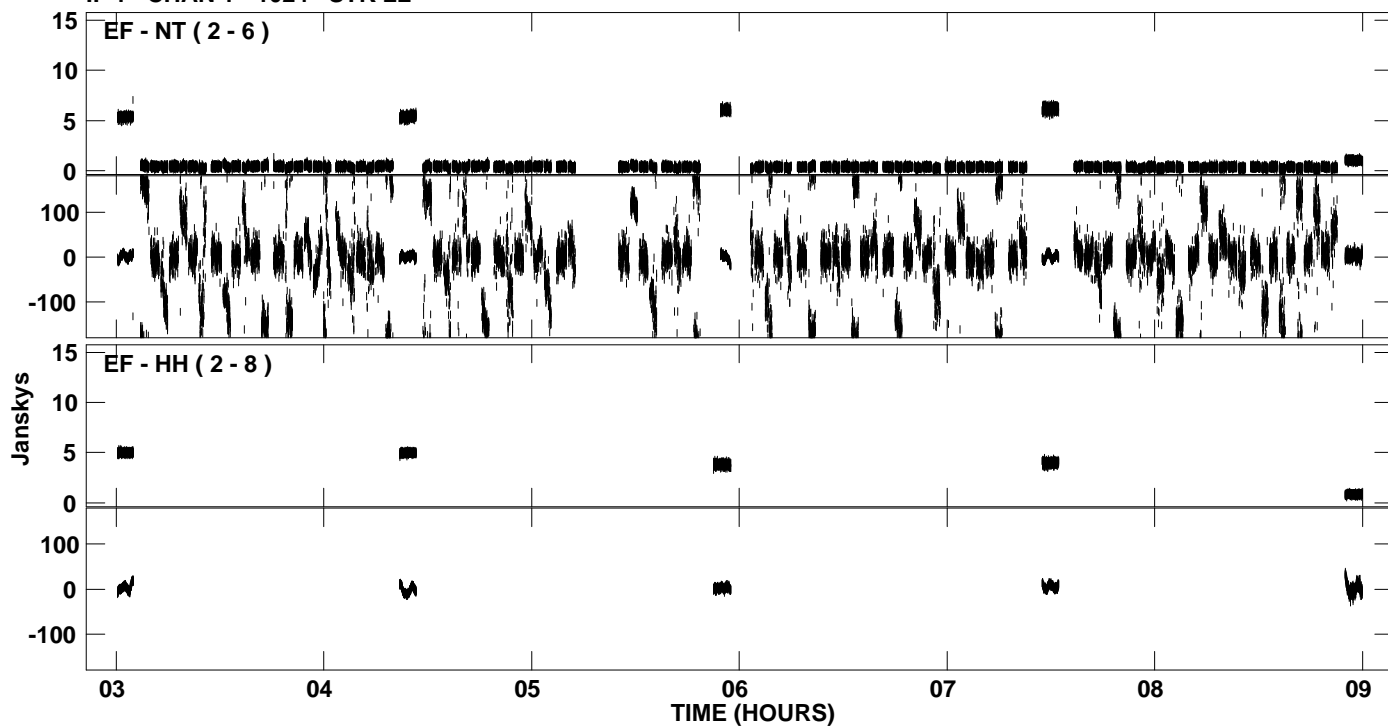

PLot file version 1 created 18-JUL-2007 18:22:10  
Amplitude and Phase vs Time for EM064B 2.UVDATA.1 Vect aver. CL # 3  
IF 1 CHAN 1 - 1024 STK LL

PLot file version 2 created 18-JUL-2007 18:22:10  
Amplitude andPhase vs Time for EM064B 2.UVDATA.1 Vect aver. CL # 3  
IF 1 CHAN 1 - 1024 STK LL

PLot file version 3 created 18-JUL-2007 18:32:20  
Amplitude andPhase vs Time for EM064B 2.UVDATA.1 Vect aver. CL # 3  
IF 1 CHAN 1 - 1024 STK RR

PLot file version 4 created 18-JUL-2007 18:32:20  
Amplitude andPhase vs Time for EM064B 2.UVDATA.1 Vect aver. CL # 3  
IF 1 CHAN 1 - 1024 STK RR