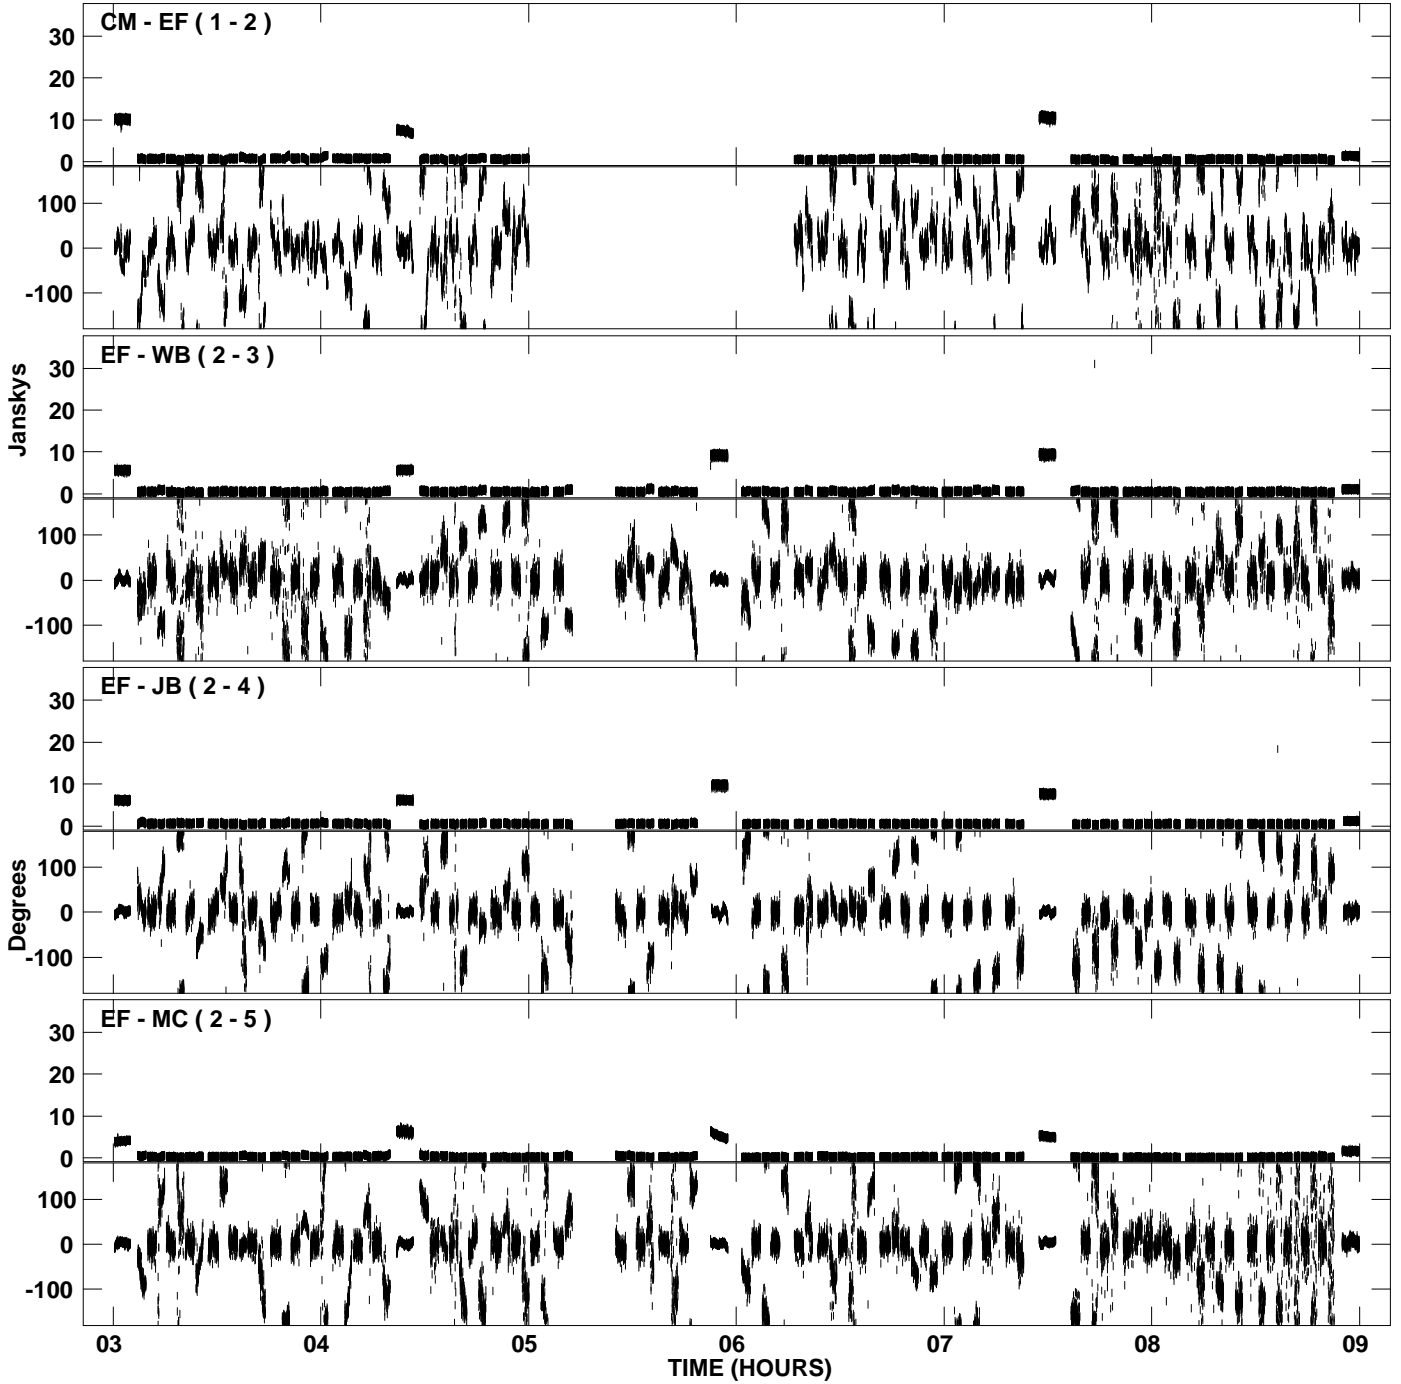

PLot file version 1 created 18-JUL-2007 18:22:10  
Amplitude and Phase vs Time for EM064B 2.UVDATA.1 Vect aver. CL # 3  
IF 1 CHAN 1 - 1024 STK LL

PLot file version 2 created 18-JUL-2007 18:22:10  
Amplitude andPhase vs Time for EM064B 2.UVDATA.1 Vect aver. CL # 3  
IF 1 CHAN 1 - 1024 STK LL

PLot file version 3 created 18-JUL-2007 18:32:20  
Amplitude andPhase vs Time for EM064B 2.UVDATA.1 Vect aver. CL # 3  
IF 1 CHAN 1 - 1024 STK RR

PLot file version 4 created 18-JUL-2007 18:32:20  
Amplitude andPhase vs Time for EM064B 2.UVDATA.1 Vect aver. CL # 3  
IF 1 CHAN 1 - 1024 STK RR