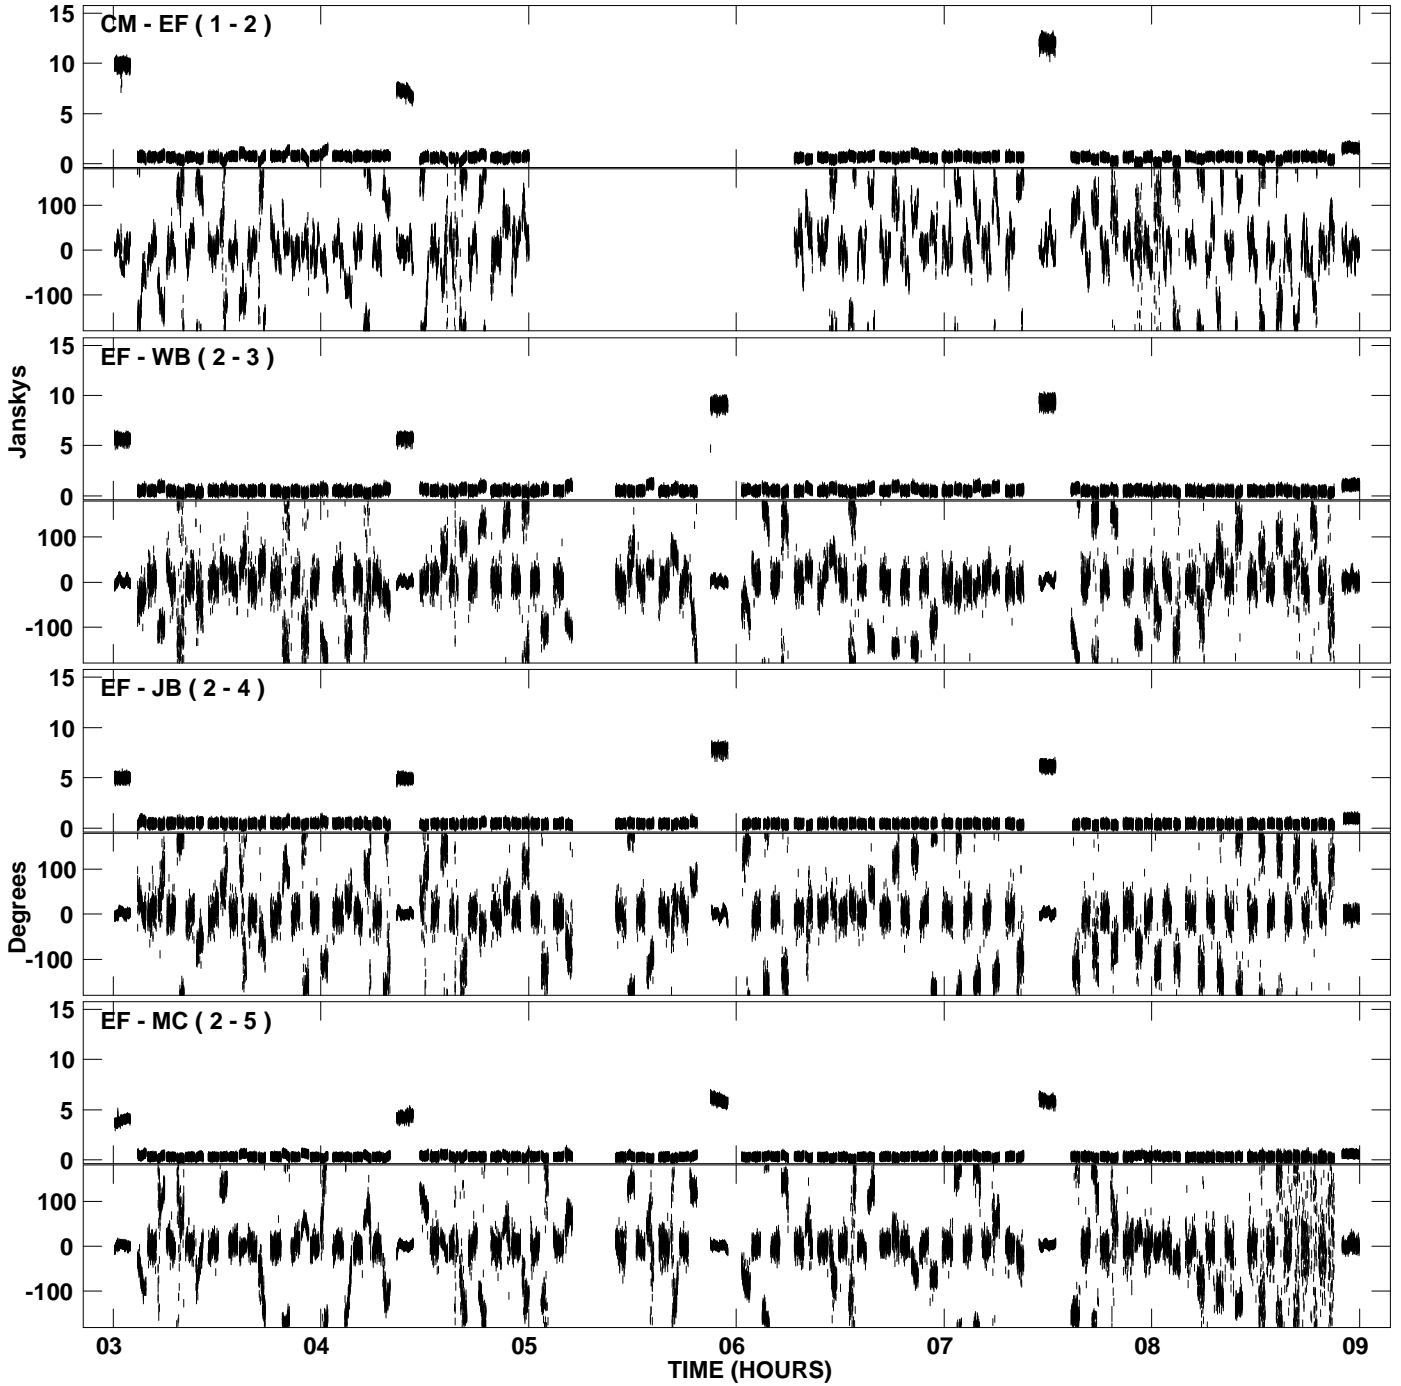

PLot file version 1 created 18-JUL-2007 18:22:10  
Amplitude and Phase vs Time for EM064B 2.UVDATA.1 Vect aver. CL # 3  
IF 1 CHAN 1 - 1024 STK LL

PLot file version 2 created 18-JUL-2007 18:22:10  
Amplitude andPhase vs Time for EM064B 2.UVDATA.1 Vect aver. CL # 3  
IF 1 CHAN 1 - 1024 STK LL

PLot file version 3 created 18-JUL-2007 18:32:20  
Amplitude andPhase vs Time for EM064B 2.UVDATA.1 Vect aver. CL # 3  
IF 1 CHAN 1 - 1024 STK RR

PLot file version 4 created 18-JUL-2007 18:32:20  
Amplitude andPhase vs Time for EM064B 2.UVDATA.1 Vect aver. CL # 3  
IF 1 CHAN 1 - 1024 STK RR