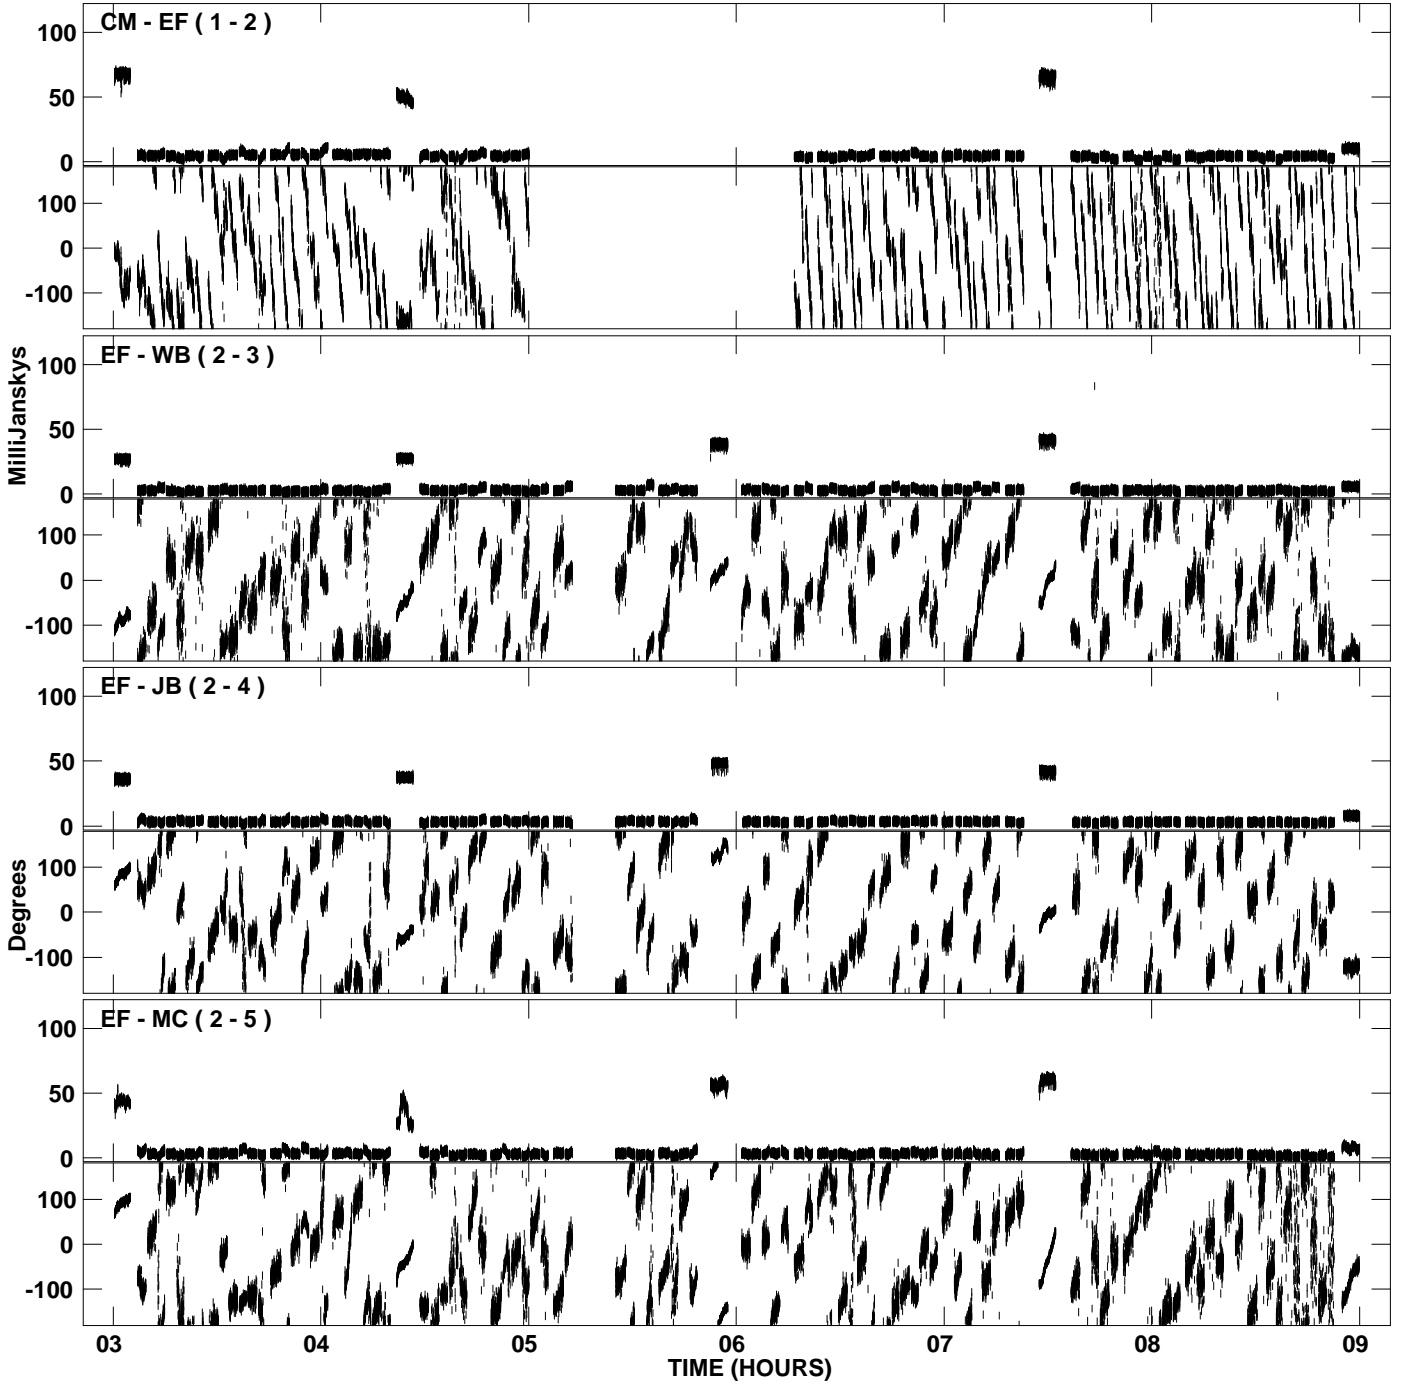

PLot file version 1 created 18-JUL-2007 13:20:17
Amplitude and Phase vs Time for EM064B 2.UVDATA.1 Vect aver.
IF 1 CHAN 1 - 1024 STK LL

PLot file version 2 created 18-JUL-2007 13:20:17
Amplitude andPhase vs Time for EM064B 2.UVDATA.1 Vect aver.
IF 1 CHAN 1 - 1024 STK LL

PLot file version 3 created 18-JUL-2007 13:28:19
Amplitude andPhase vs Time for EM064B 2.UVDATA.1 Vect aver.
IF 1 CHAN 1 - 1024 STK RR

PLot file version 4 created 18-JUL-2007 13:28:19
Amplitude andPhase vs Time for EM064B 2.UVDATA.1 Vect aver.
IF 1 CHAN 1 - 1024 STK RR