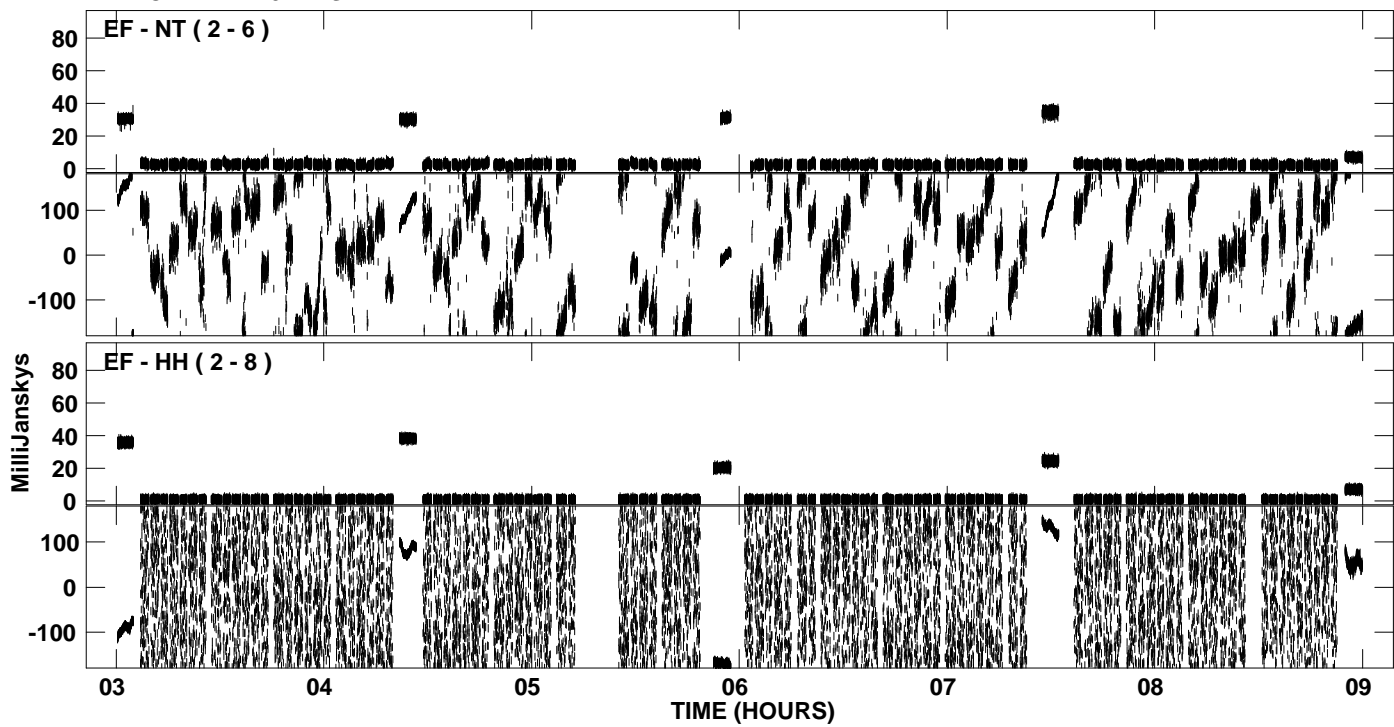

PLot file version 1 created 18-JUL-2007 13:20:17
Amplitude and Phase vs Time for EM064B 2.UVDATA.1 Vect aver.
IF 1 CHAN 1 - 1024 STK LL

PLot file version 2 created 18-JUL-2007 13:20:17
Amplitude andPhase vs Time for EM064B 2.UVDATA.1 Vect aver.
IF 1 CHAN 1 - 1024 STK LL

PLot file version 3 created 18-JUL-2007 13:28:19
Amplitude andPhase vs Time for EM064B 2.UVDATA.1 Vect aver.
IF 1 CHAN 1 - 1024 STK RR

PLot file version 4 created 18-JUL-2007 13:28:19
Amplitude andPhase vs Time for EM064B 2.UVDATA.1 Vect aver.
IF 1 CHAN 1 - 1024 STK RR