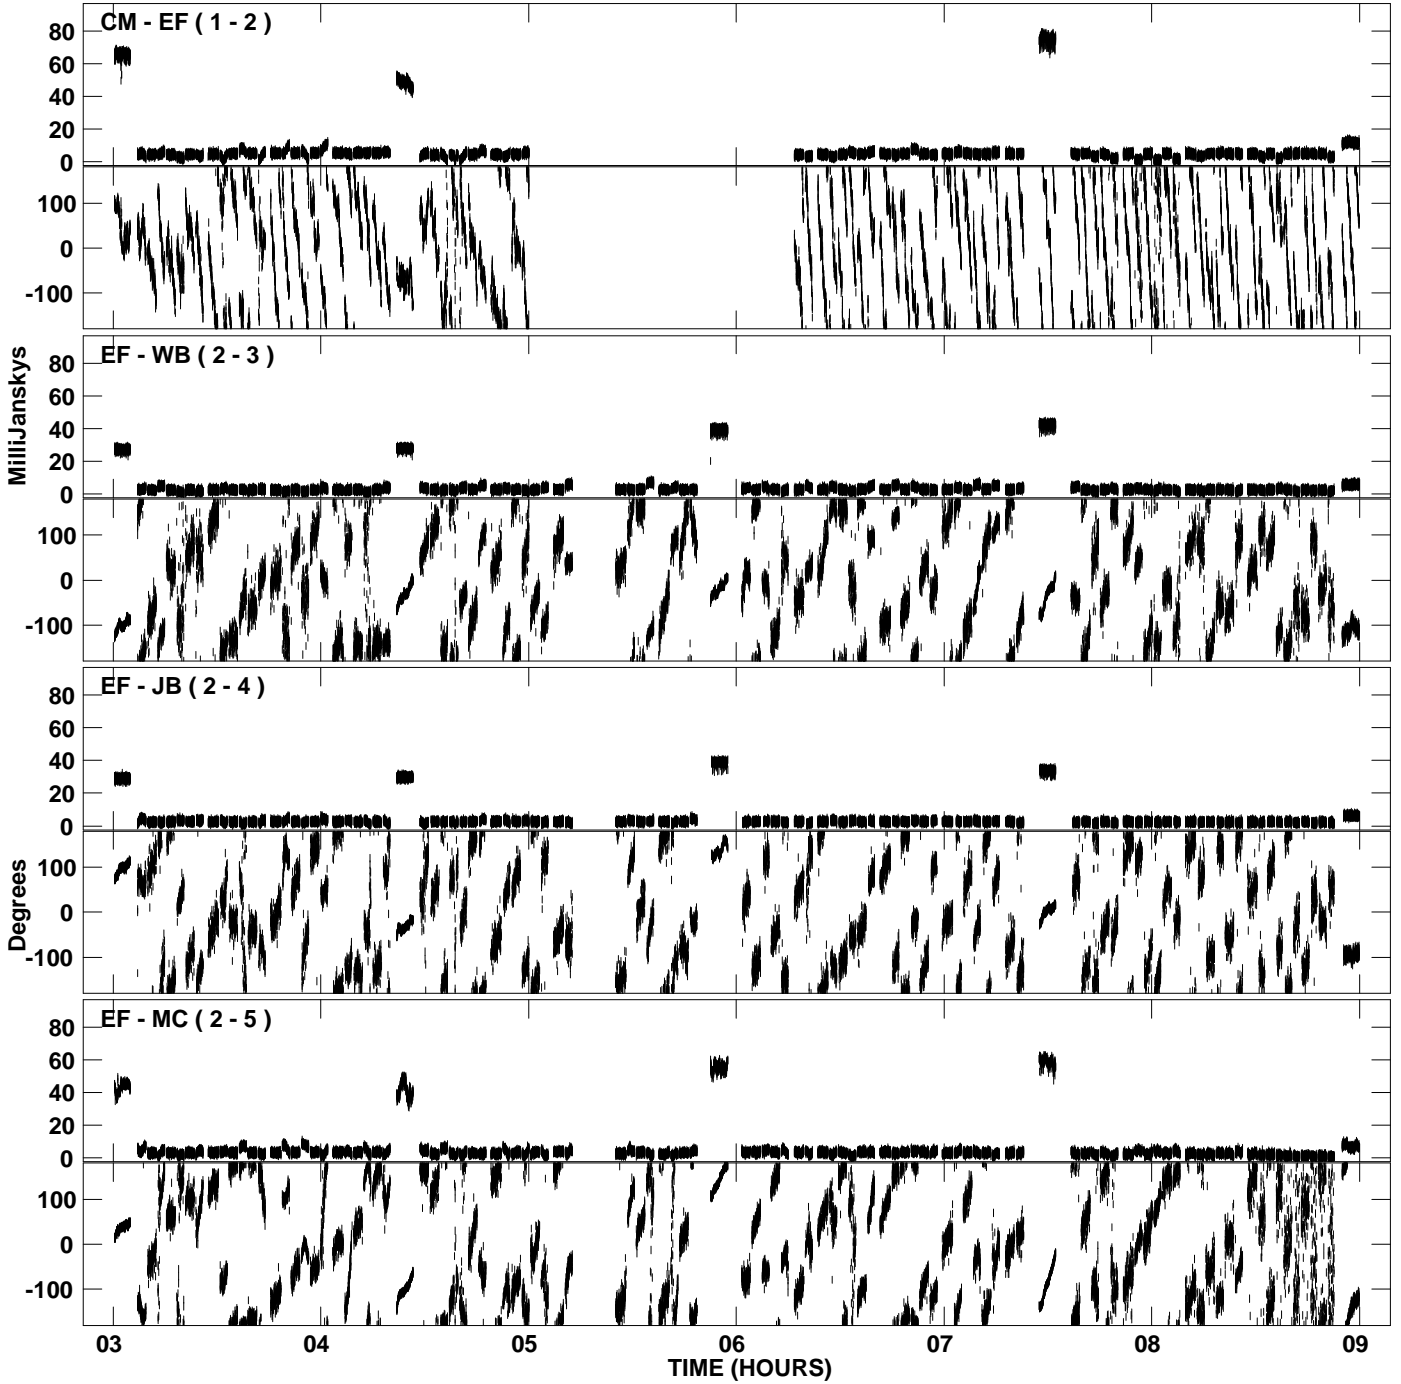

PLot file version 1 created 18-JUL-2007 13:20:17
Amplitude and Phase vs Time for EM064B 2.UVDATA.1 Vect aver.
IF 1 CHAN 1 - 1024 STK LL

PLot file version 2 created 18-JUL-2007 13:20:17
Amplitude andPhase vs Time for EM064B 2.UVDATA.1 Vect aver.
IF 1 CHAN 1 - 1024 STK LL

PLot file version 3 created 18-JUL-2007 13:28:19
Amplitude andPhase vs Time for EM064B 2.UVDATA.1 Vect aver.
IF 1 CHAN 1 - 1024 STK RR

PLot file version 4 created 18-JUL-2007 13:28:19
Amplitude andPhase vs Time for EM064B 2.UVDATA.1 Vect aver.
IF 1 CHAN 1 - 1024 STK RR