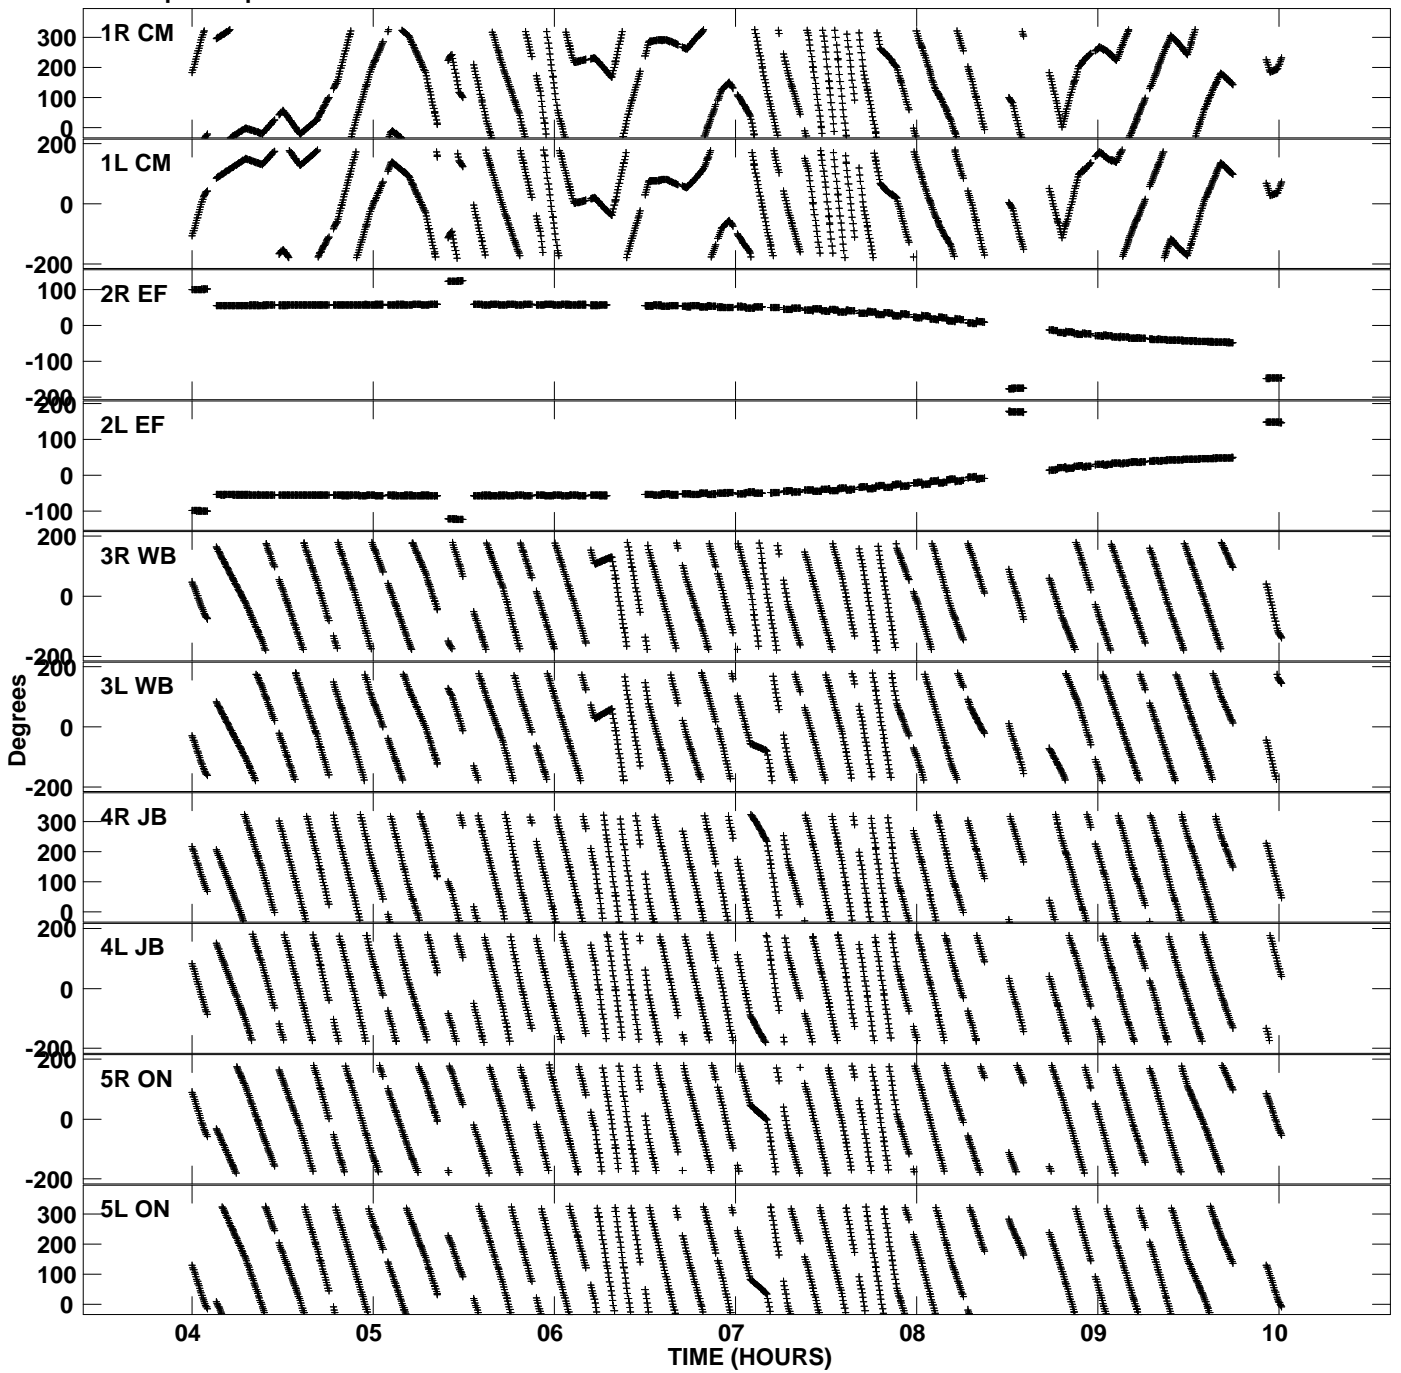

Plot file version 1 created 09-JUL-2009 20:19:56  
Gain phs vs UTC time for EM064D\_2.UVDATA.1  
CL 3 Rpol & Lpol IF 1

Plot file version 2 created 09-JUL-2009 20:19:56  
Gain phs vs UTC time for EM064D\_2.UVDATA.1  
CL 3 Rpol & Lpol IF 1