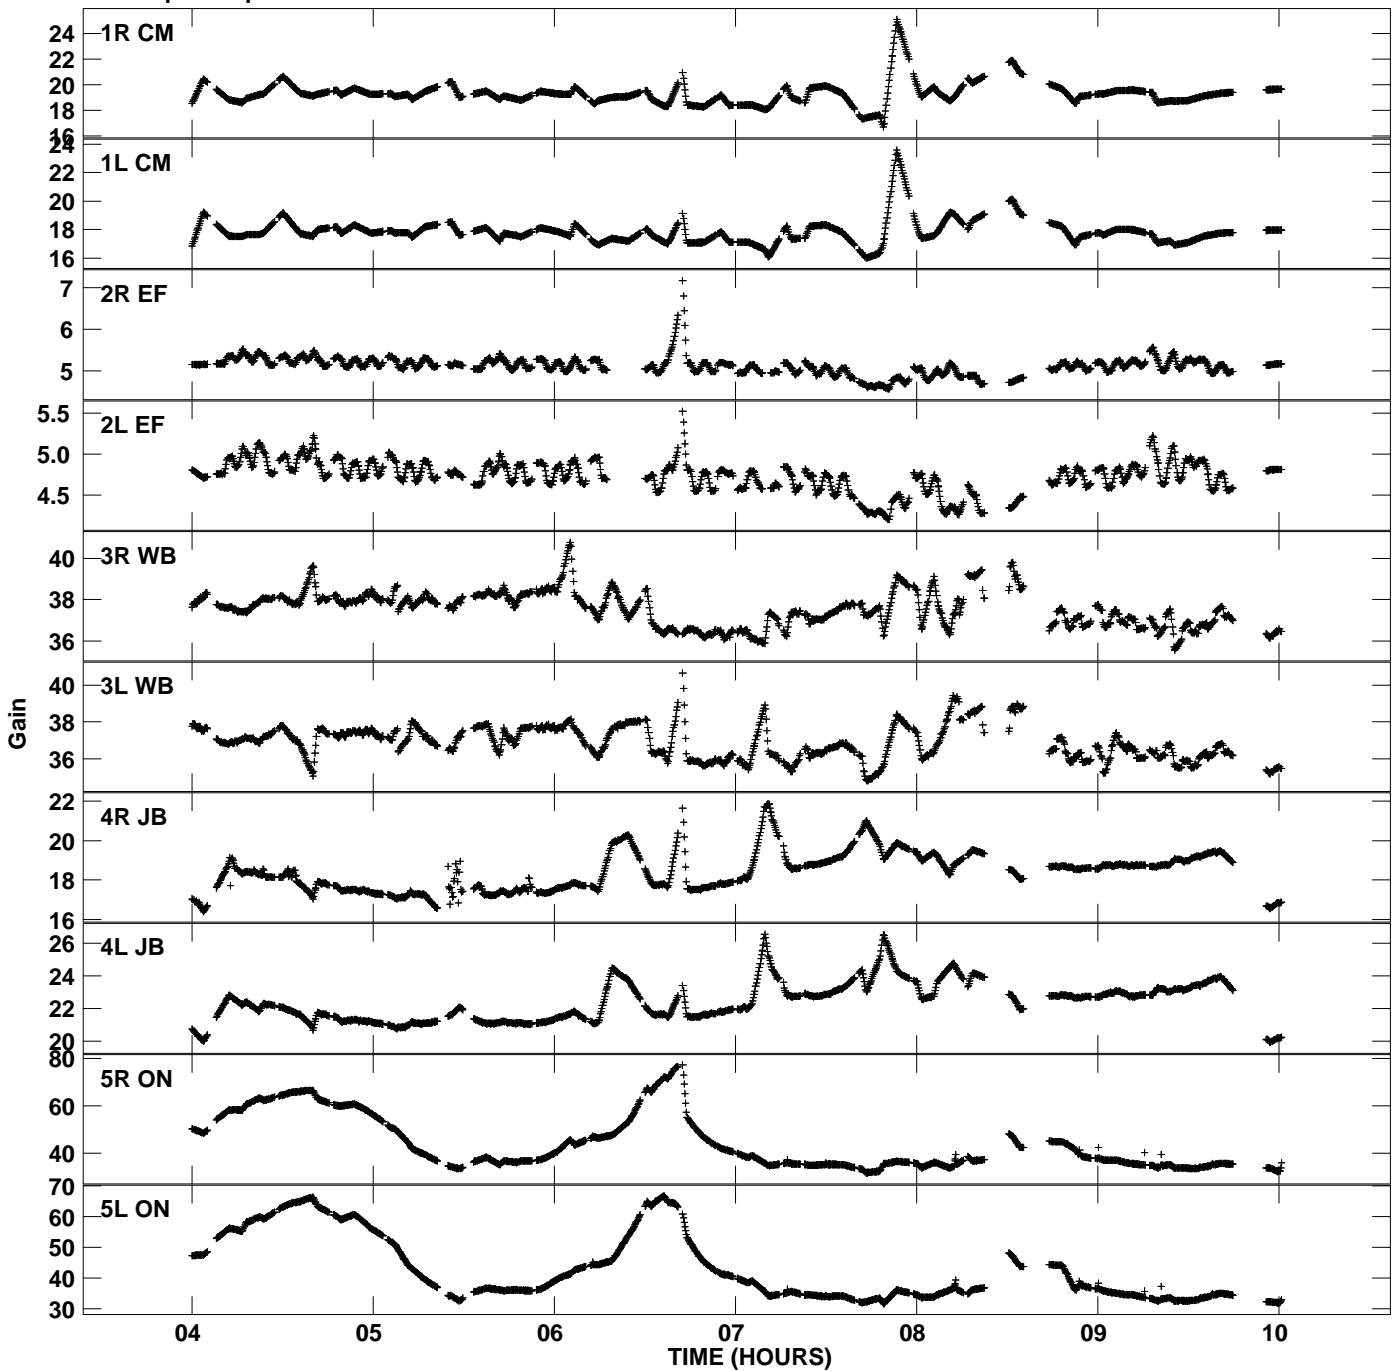

Plot file version 1 created 09-JUL-2009 21:09:47
Gain amp vs UTC time for EM064D_2.TMP.1
CL 4 Rpol & Lpol IF 1

Plot file version 2 created 09-JUL-2009 21:09:47
Gain amp vs UTC time for EM064D_2.TMP.1
CL 4 Rpol & Lpol IF 1