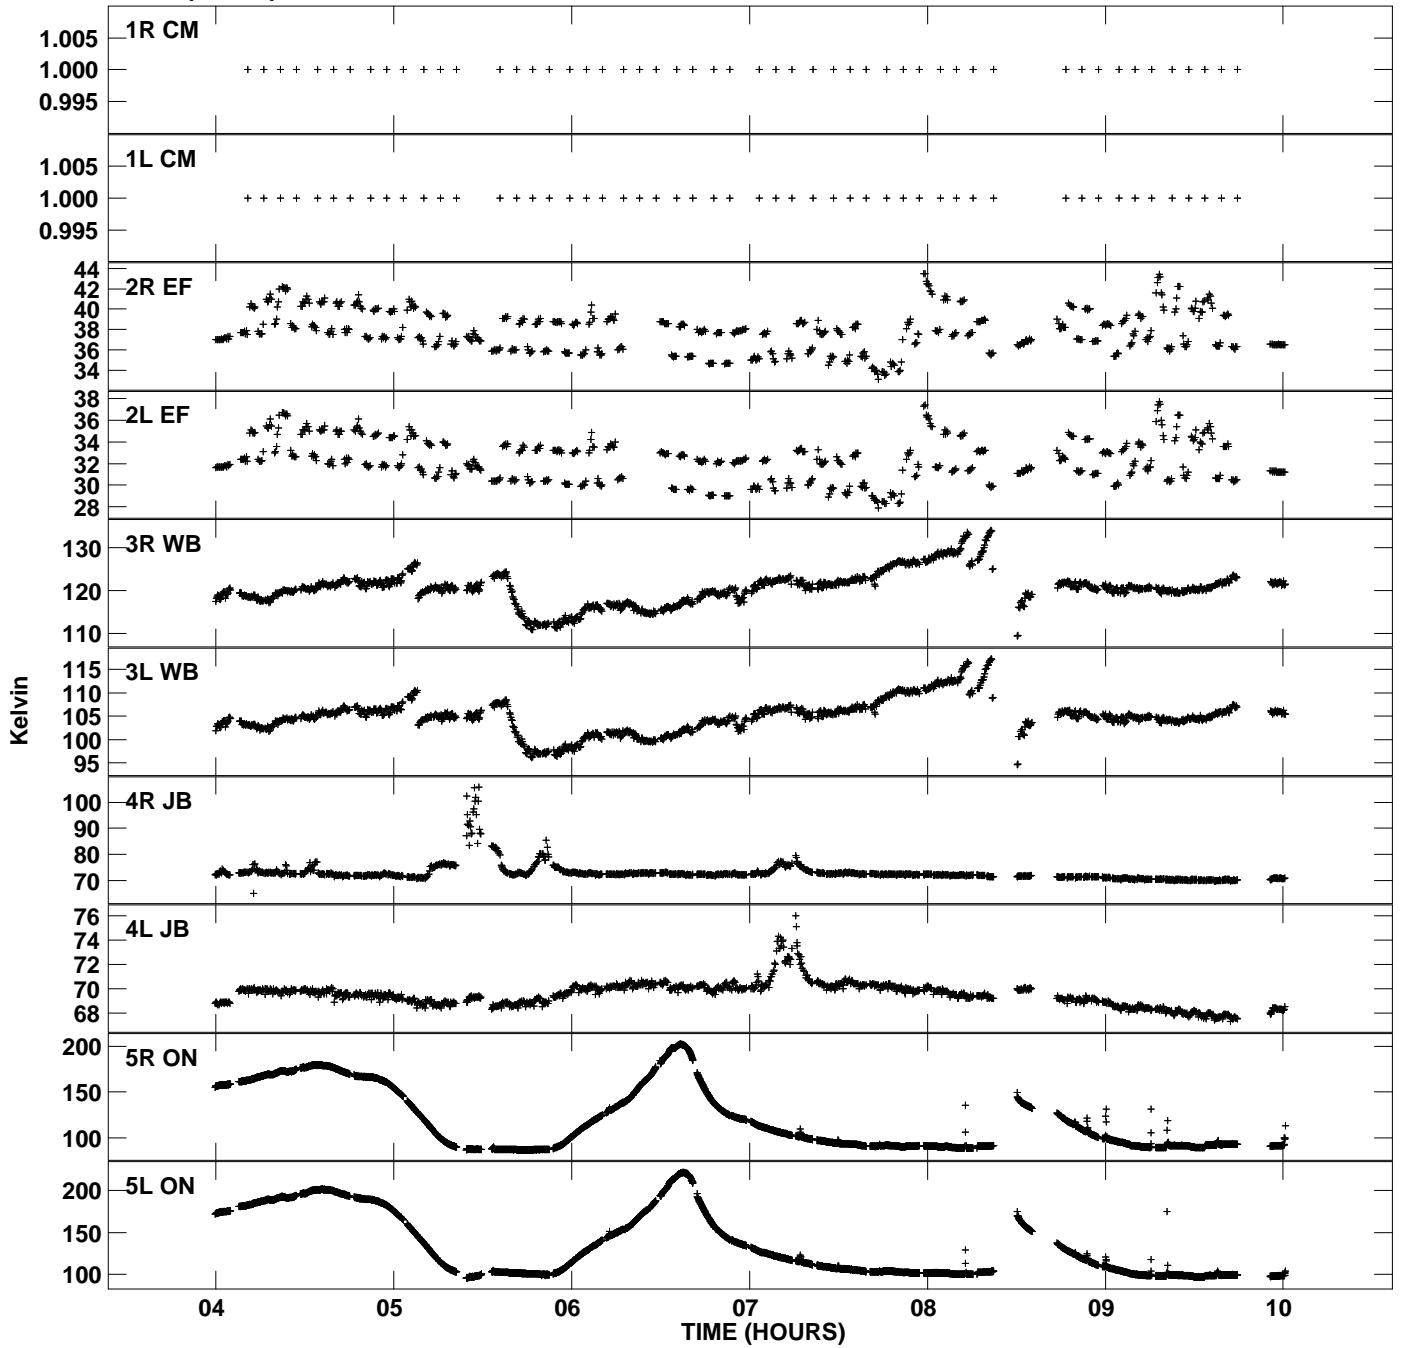

Plot file version 1 created 09-JUL-2009 19:05:40  
Tsys vs UTC time for EM064D\_2.UVDATA.1  
TY 1 Rpol & Lpol IF 1

Plot file version 2 created 09-JUL-2009 19:05:40  
Tsys vs UTC time for EM064D\_2.UVDATA.1  
TY 1 Rpol & Lpol IF 1