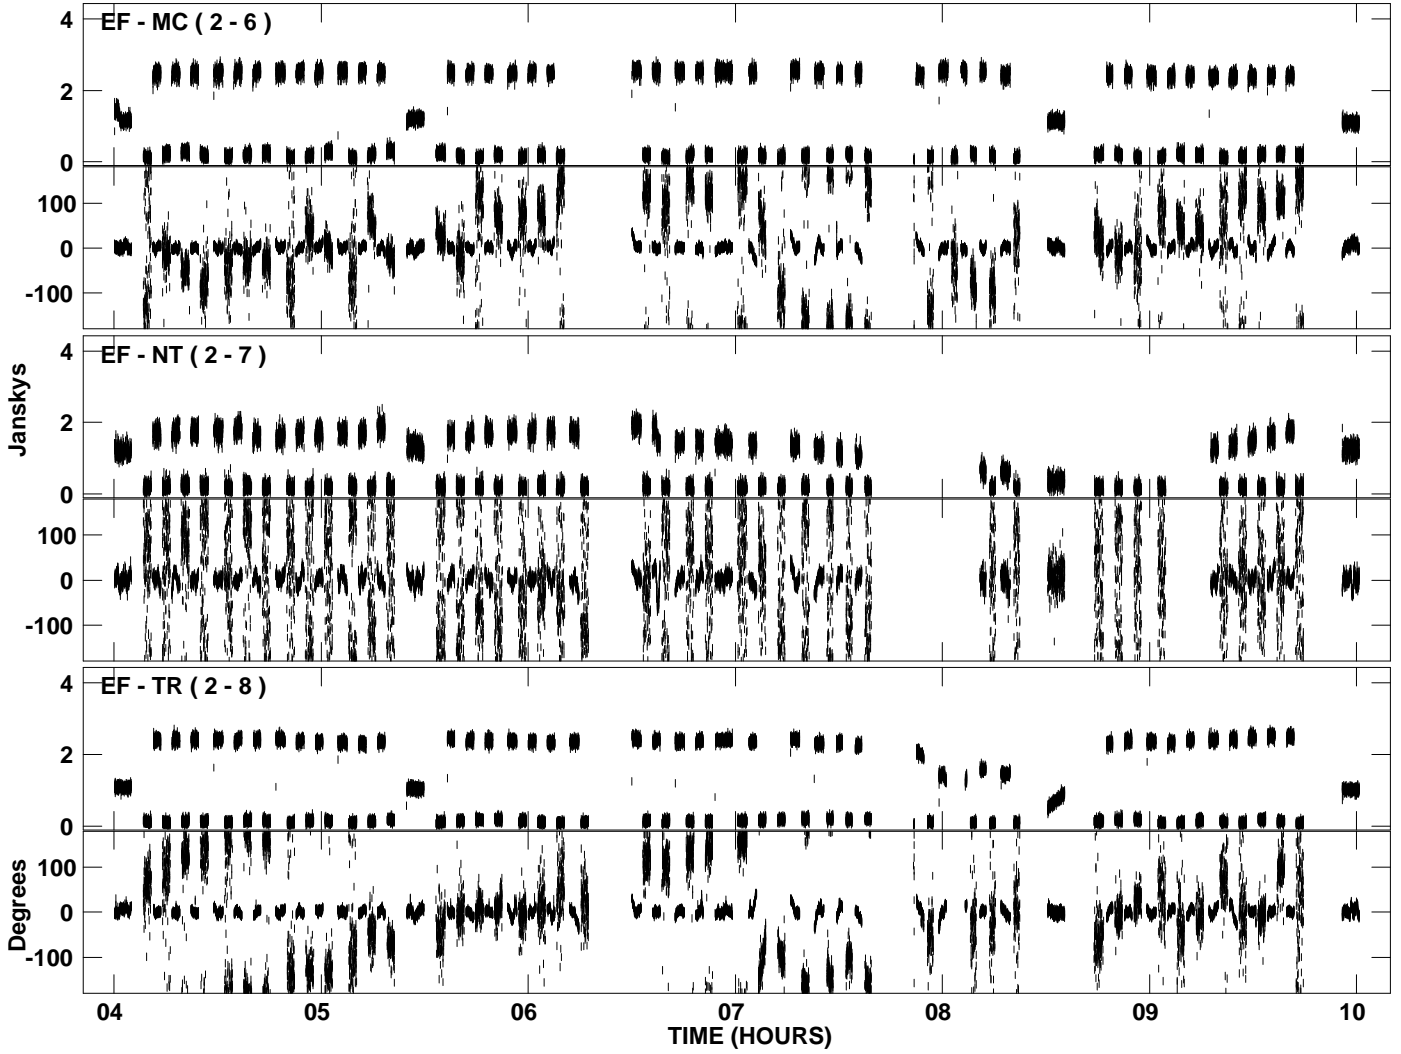

PLot file version 1 created 09-JUL-2009 20:58:05
Amplitude and Phase vs Time for EM064D 2.UVDATA.1 Vect aver. CL # 3
IF 1 CHAN 1 - 1024 STK LL

PLot file version 2 created 09-JUL-2009 20:58:05
Amplitude and Phase vs Time for EM064D 2.UVDATA.1 Vect aver. CL # 3
IF 1 CHAN 1 - 1024 STK LL

PLot file version 3 created 09-JUL-2009 21:02:45
Amplitude and Phase vs Time for EM064D 2.UVDATA.1 Vect aver. CL # 3
IF 1 CHAN 1 - 1024 STK RR

PLot file version 4 created 09-JUL-2009 21:02:46
Amplitude and Phase vs Time for EM064D 2.UVDATA.1 Vect aver. CL # 3
IF 1 CHAN 1 - 1024 STK RR