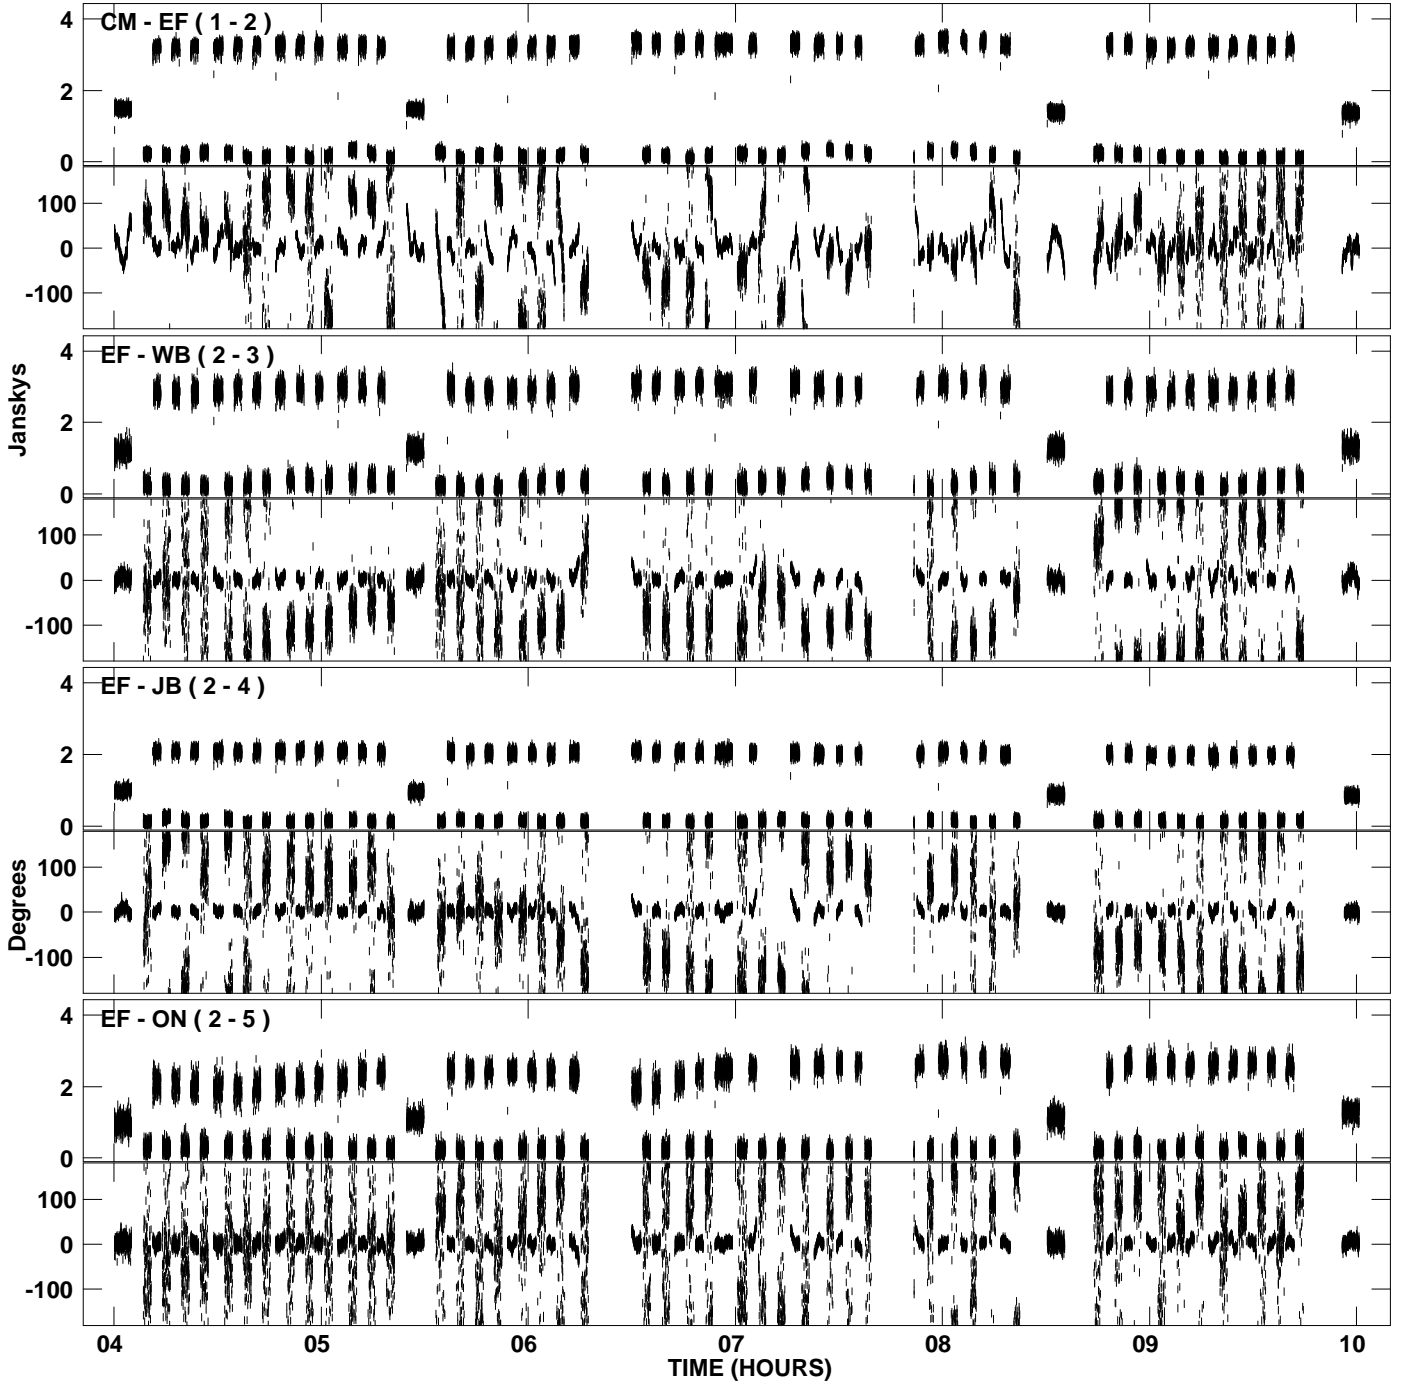

PLot file version 1 created 09-JUL-2009 20:58:05
Amplitude and Phase vs Time for EM064D 2.UVDATA.1 Vect aver. CL # 3
IF 1 CHAN 1 - 1024 STK LL

PLot file version 2 created 09-JUL-2009 20:58:05
Amplitude and Phase vs Time for EM064D 2.UVDATA.1 Vect aver. CL # 3
IF 1 CHAN 1 - 1024 STK LL

PLot file version 3 created 09-JUL-2009 21:02:45
Amplitude and Phase vs Time for EM064D 2.UVDATA.1 Vect aver. CL # 3
IF 1 CHAN 1 - 1024 STK RR

PLot file version 4 created 09-JUL-2009 21:02:46
Amplitude and Phase vs Time for EM064D 2.UVDATA.1 Vect aver. CL # 3
IF 1 CHAN 1 - 1024 STK RR