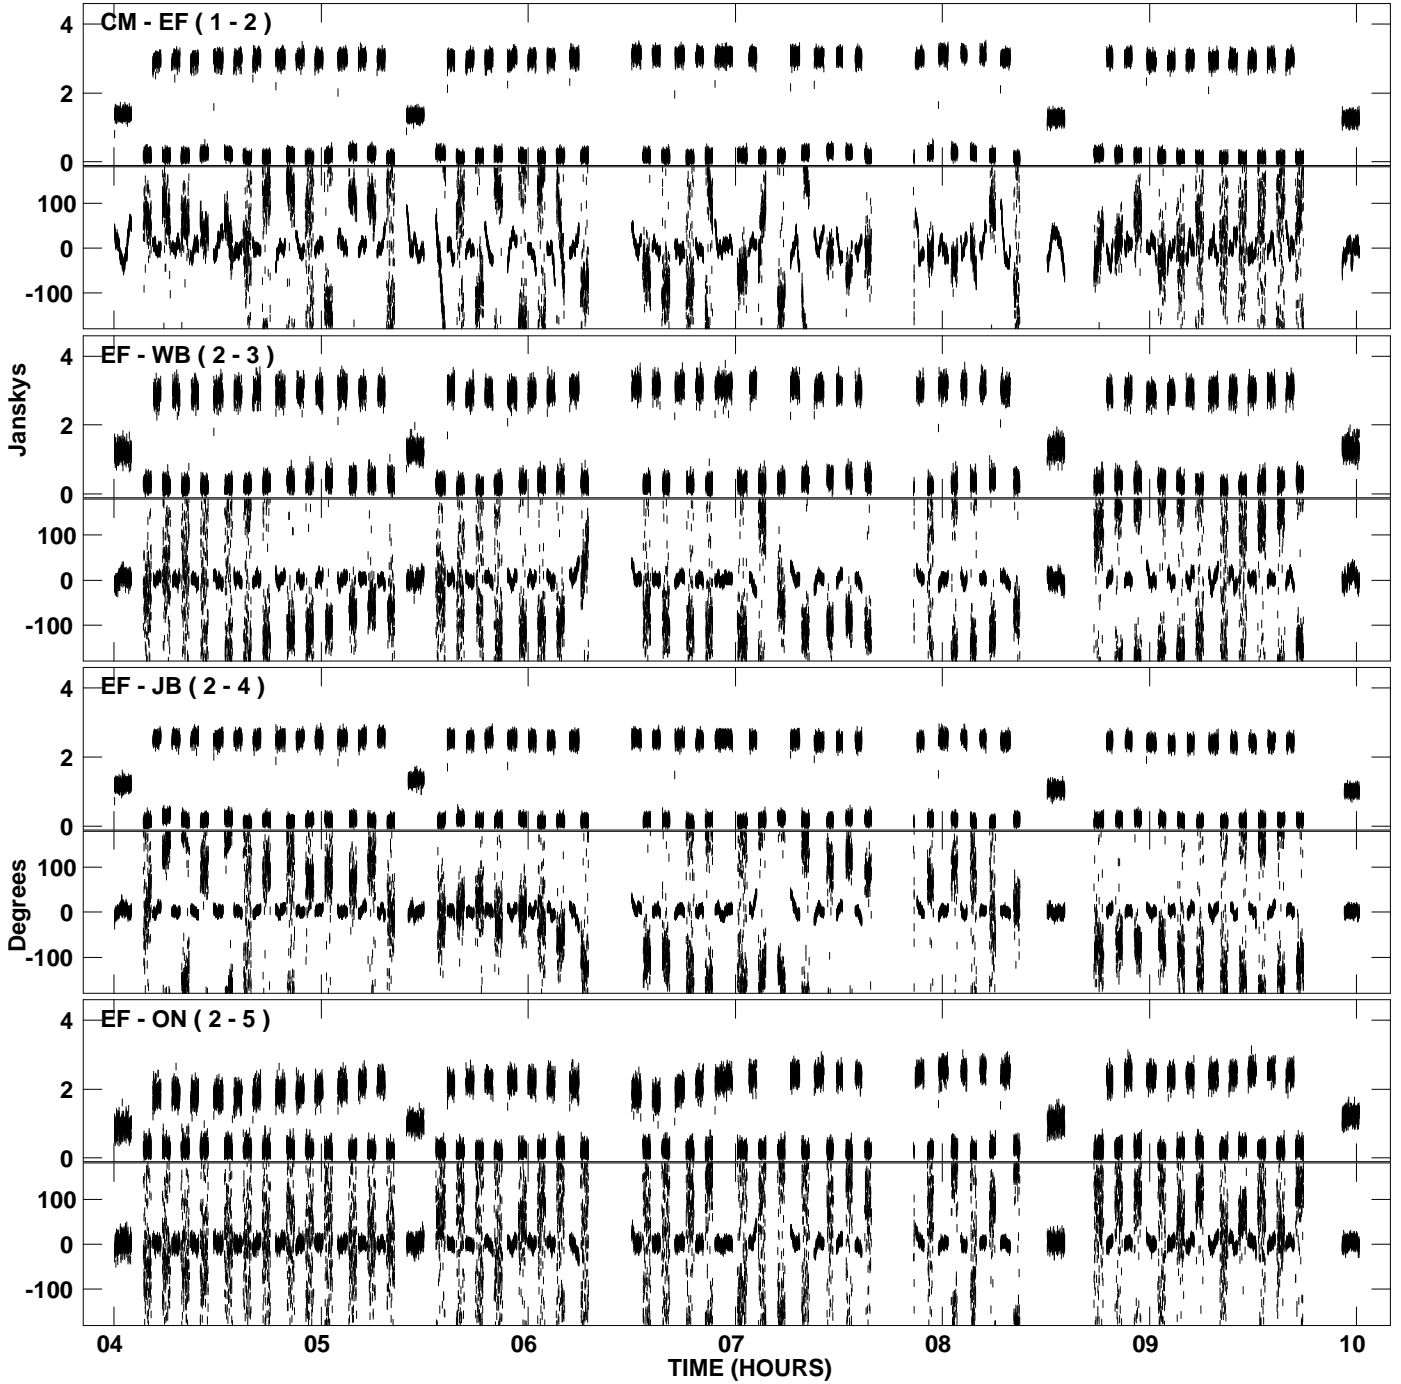

PLot file version 1 created 09-JUL-2009 20:58:05
Amplitude and Phase vs Time for EM064D 2.UVDATA.1 Vect aver. CL # 3
IF 1 CHAN 1 - 1024 STK LL

PLot file version 2 created 09-JUL-2009 20:58:05
Amplitude and Phase vs Time for EM064D 2.UVDATA.1 Vect aver. CL # 3
IF 1 CHAN 1 - 1024 STK LL

PLot file version 3 created 09-JUL-2009 21:02:45
Amplitude and Phase vs Time for EM064D 2.UVDATA.1 Vect aver. CL # 3
IF 1 CHAN 1 - 1024 STK RR

PLot file version 4 created 09-JUL-2009 21:02:46
Amplitude and Phase vs Time for EM064D 2.UVDATA.1 Vect aver. CL # 3
IF 1 CHAN 1 - 1024 STK RR