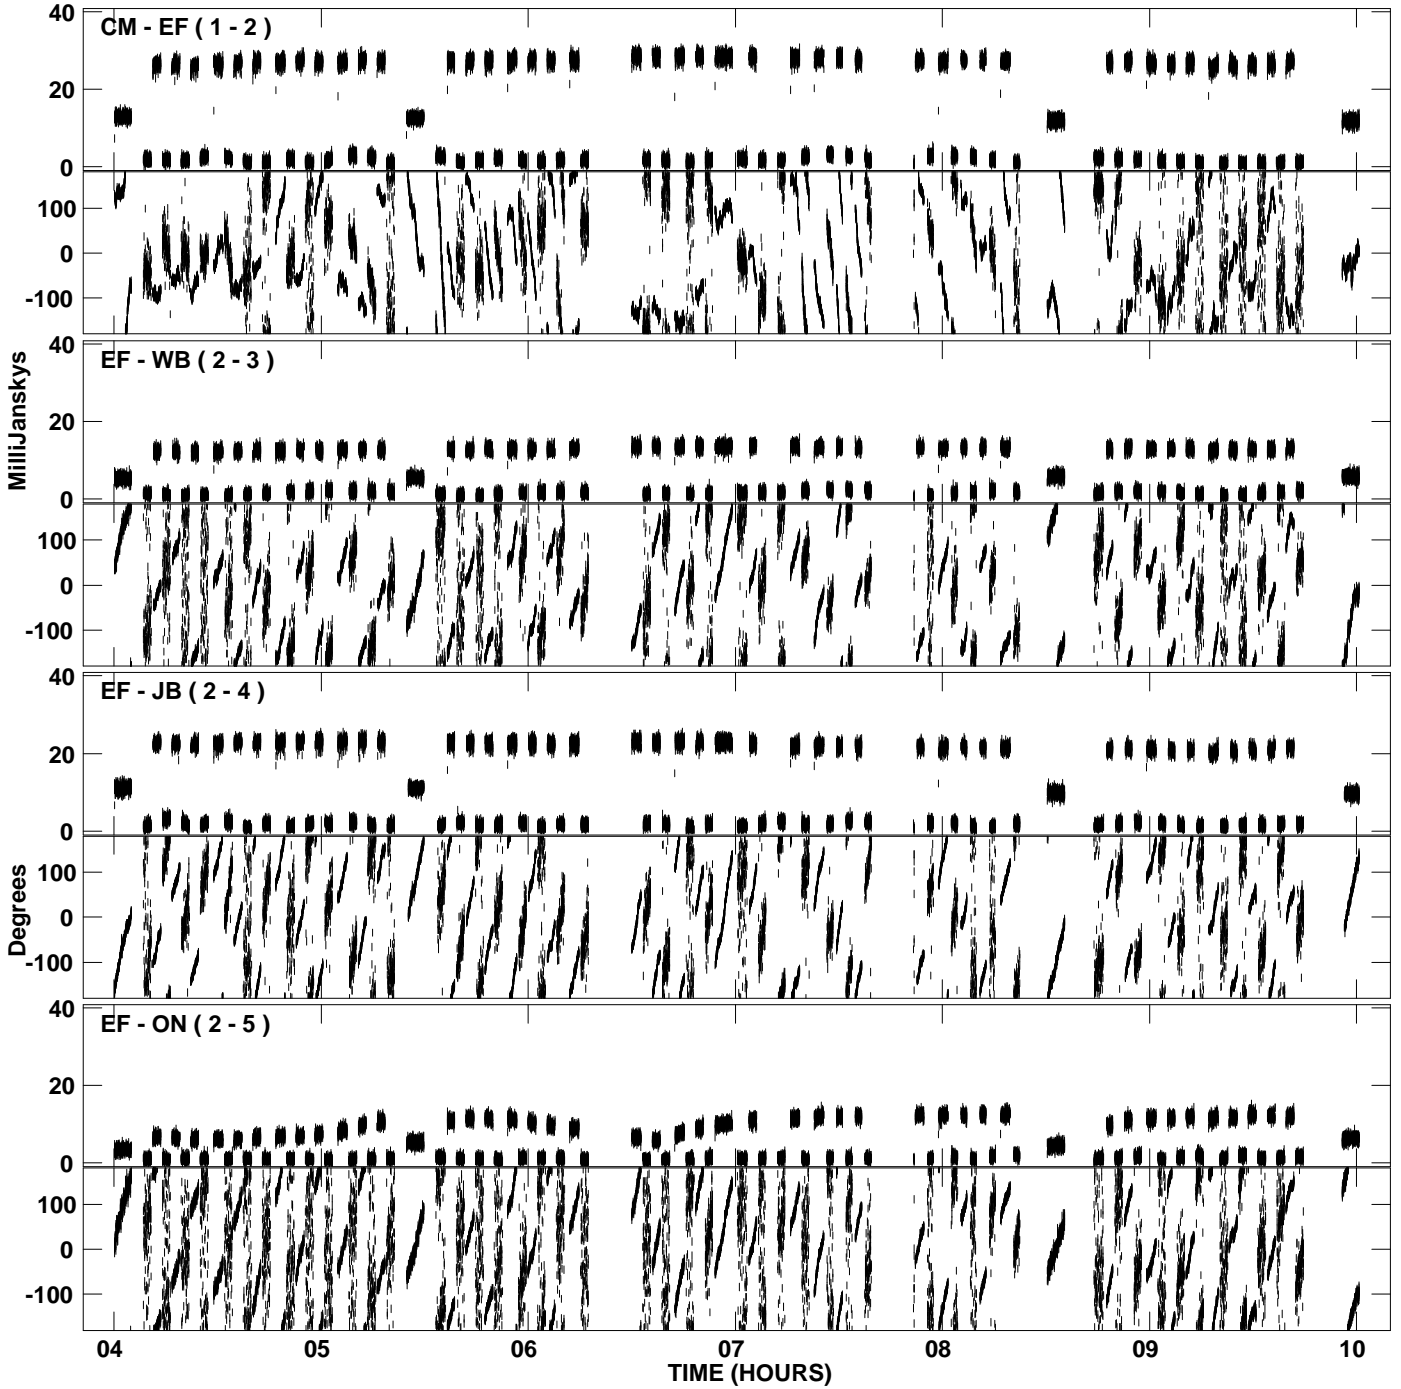

PLot file version 1 created 09-JUL-2009 18:04:12
Amplitude andPhase vs Time for EM064D 2.UVDATA.1 Vect aver.
IF 1 CHAN 1 - 1024 STK LL

PLot file version 2 created 09-JUL-2009 18:04:12
Amplitude andPhase vs Time for EM064D 2.UVDATA.1 Vect aver.
IF 1 CHAN 1 - 1024 STK LL

PLot file version 3 created 09-JUL-2009 18:07:41
Amplitude andPhase vs Time for EM064D 2.UVDATA.1 Vect aver.
IF 1 CHAN 1 - 1024 STK RR

PLot file version 4 created 09-JUL-2009 18:07:41
Amplitude andPhase vs Time for EM064D 2.UVDATA.1 Vect aver.
IF 1 CHAN 1 - 1024 STK RR