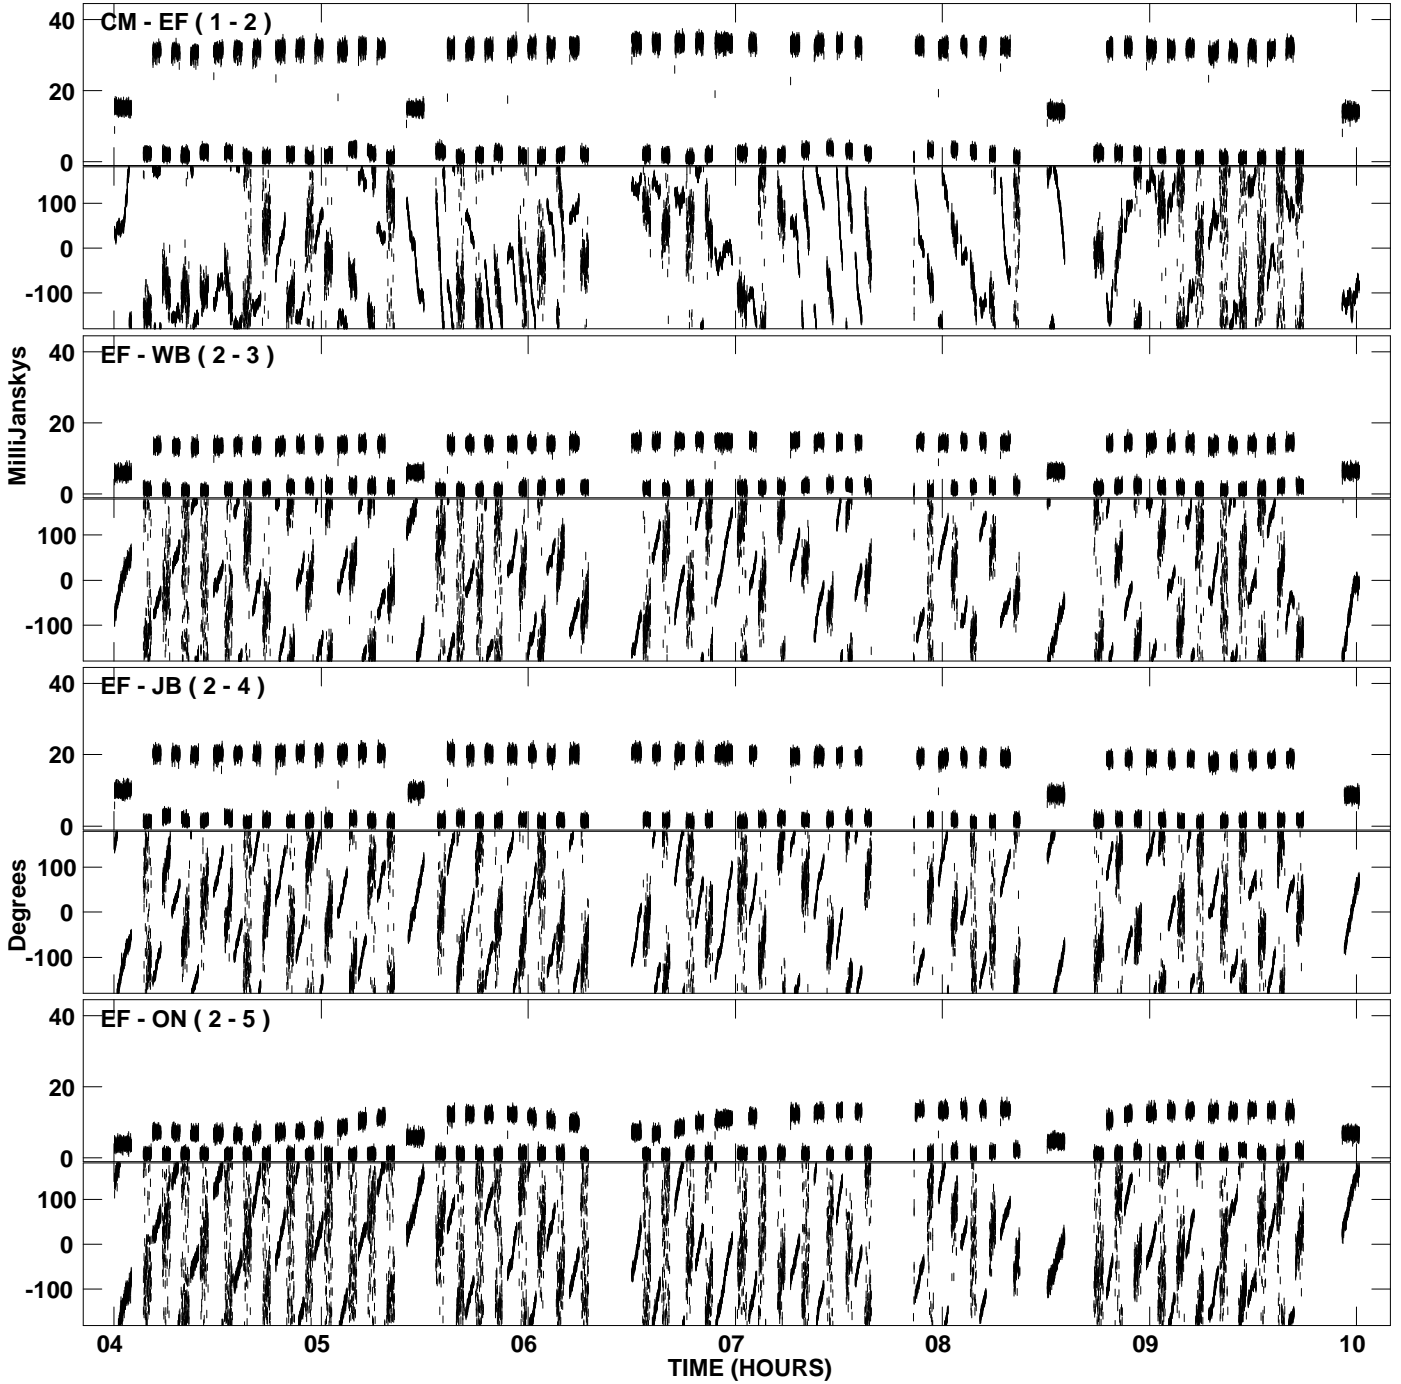

PLot file version 1 created 09-JUL-2009 18:04:12
Amplitude andPhase vs Time for EM064D 2.UVDATA.1 Vect aver.
IF 1 CHAN 1 - 1024 STK LL

PLot file version 2 created 09-JUL-2009 18:04:12
Amplitude andPhase vs Time for EM064D 2.UVDATA.1 Vect aver.
IF 1 CHAN 1 - 1024 STK LL

PLot file version 3 created 09-JUL-2009 18:07:41
Amplitude andPhase vs Time for EM064D 2.UVDATA.1 Vect aver.
IF 1 CHAN 1 - 1024 STK RR

PLot file version 4 created 09-JUL-2009 18:07:41
Amplitude andPhase vs Time for EM064D 2.UVDATA.1 Vect aver.
IF 1 CHAN 1 - 1024 STK RR