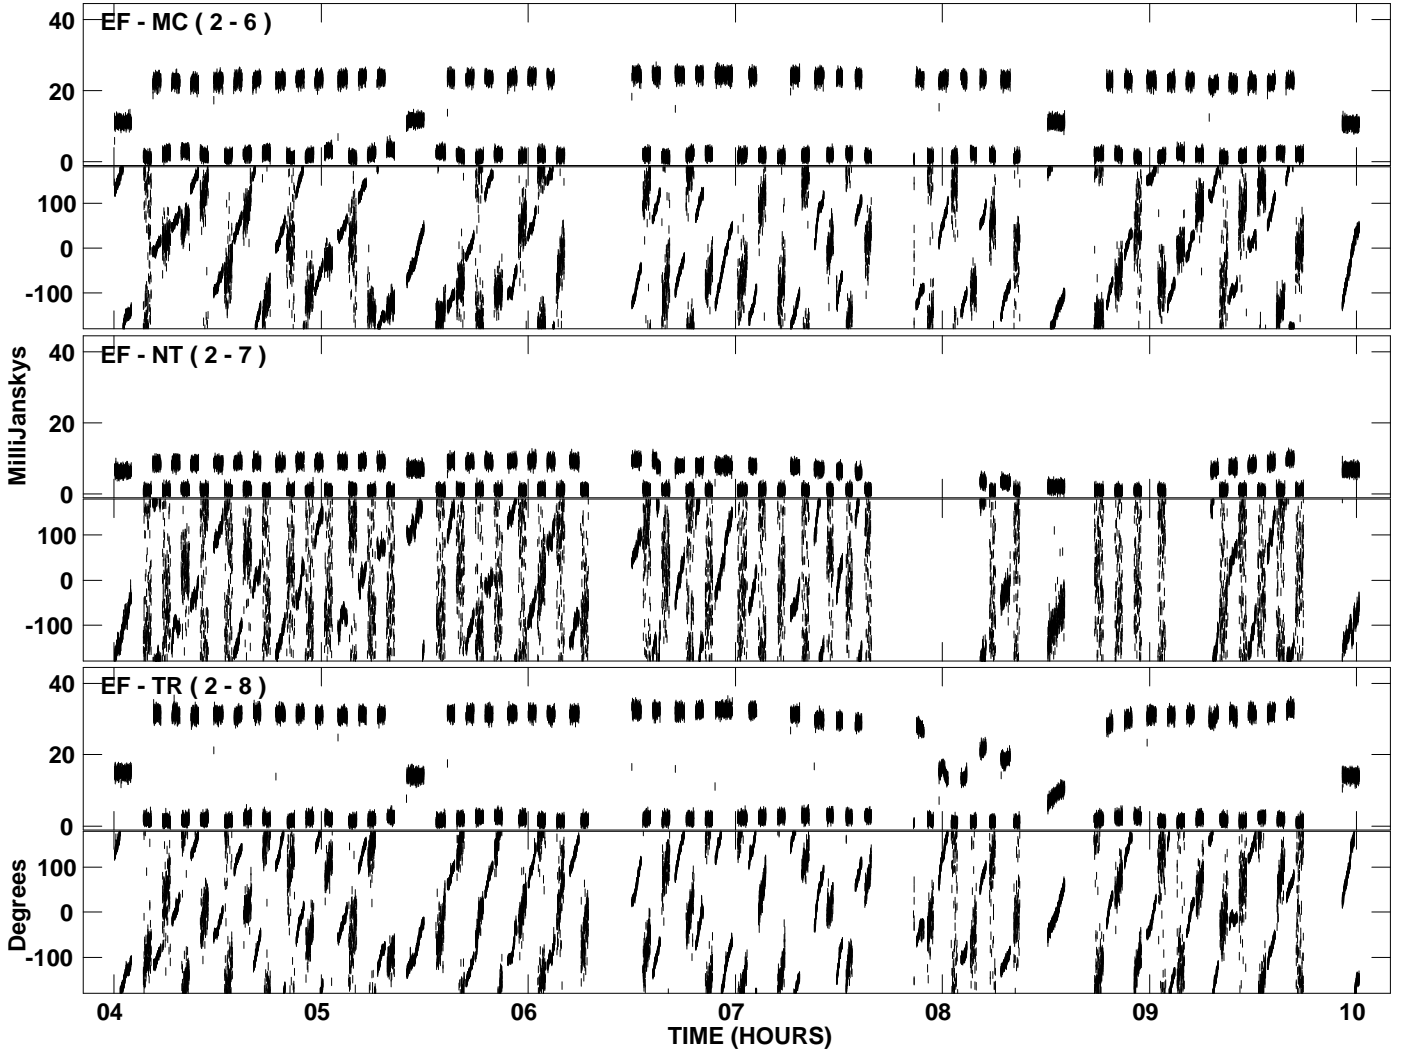

PLot file version 1 created 09-JUL-2009 18:04:12
Amplitude andPhase vs Time for EM064D 2.UVDATA.1 Vect aver.
IF 1 CHAN 1 - 1024 STK LL

PLot file version 2 created 09-JUL-2009 18:04:12
Amplitude andPhase vs Time for EM064D 2.UVDATA.1 Vect aver.
IF 1 CHAN 1 - 1024 STK LL

PLot file version 3 created 09-JUL-2009 18:07:41
Amplitude andPhase vs Time for EM064D 2.UVDATA.1 Vect aver.
IF 1 CHAN 1 - 1024 STK RR

PLot file version 4 created 09-JUL-2009 18:07:41
Amplitude andPhase vs Time for EM064D 2.UVDATA.1 Vect aver.
IF 1 CHAN 1 - 1024 STK RR