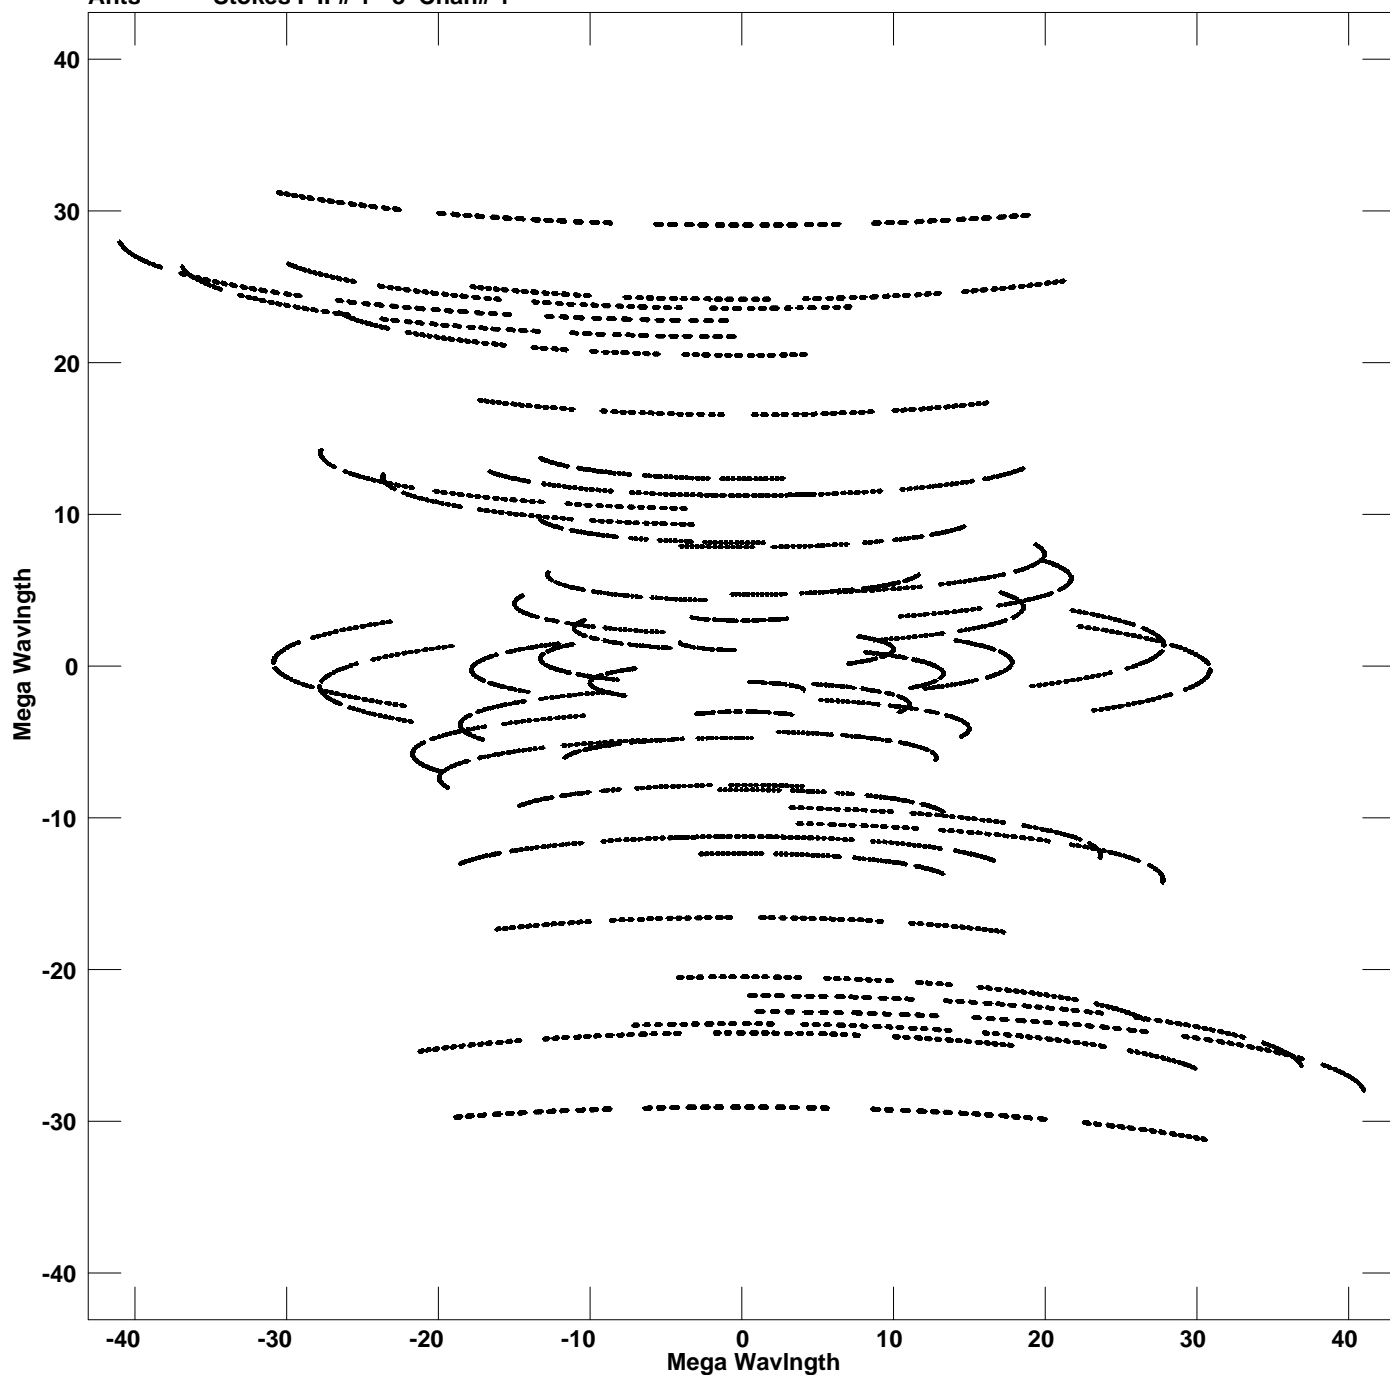

Plot file version 1 created 14-JUL-2009 20:17:57
V vs U for J1825-0737.MULTI.1 Source:J1825-0737
Ants * - * Stokes I IF# 1 - 8 Chan# 1

Freq = 6.6620 GHz, Bw = 2.000 MHz