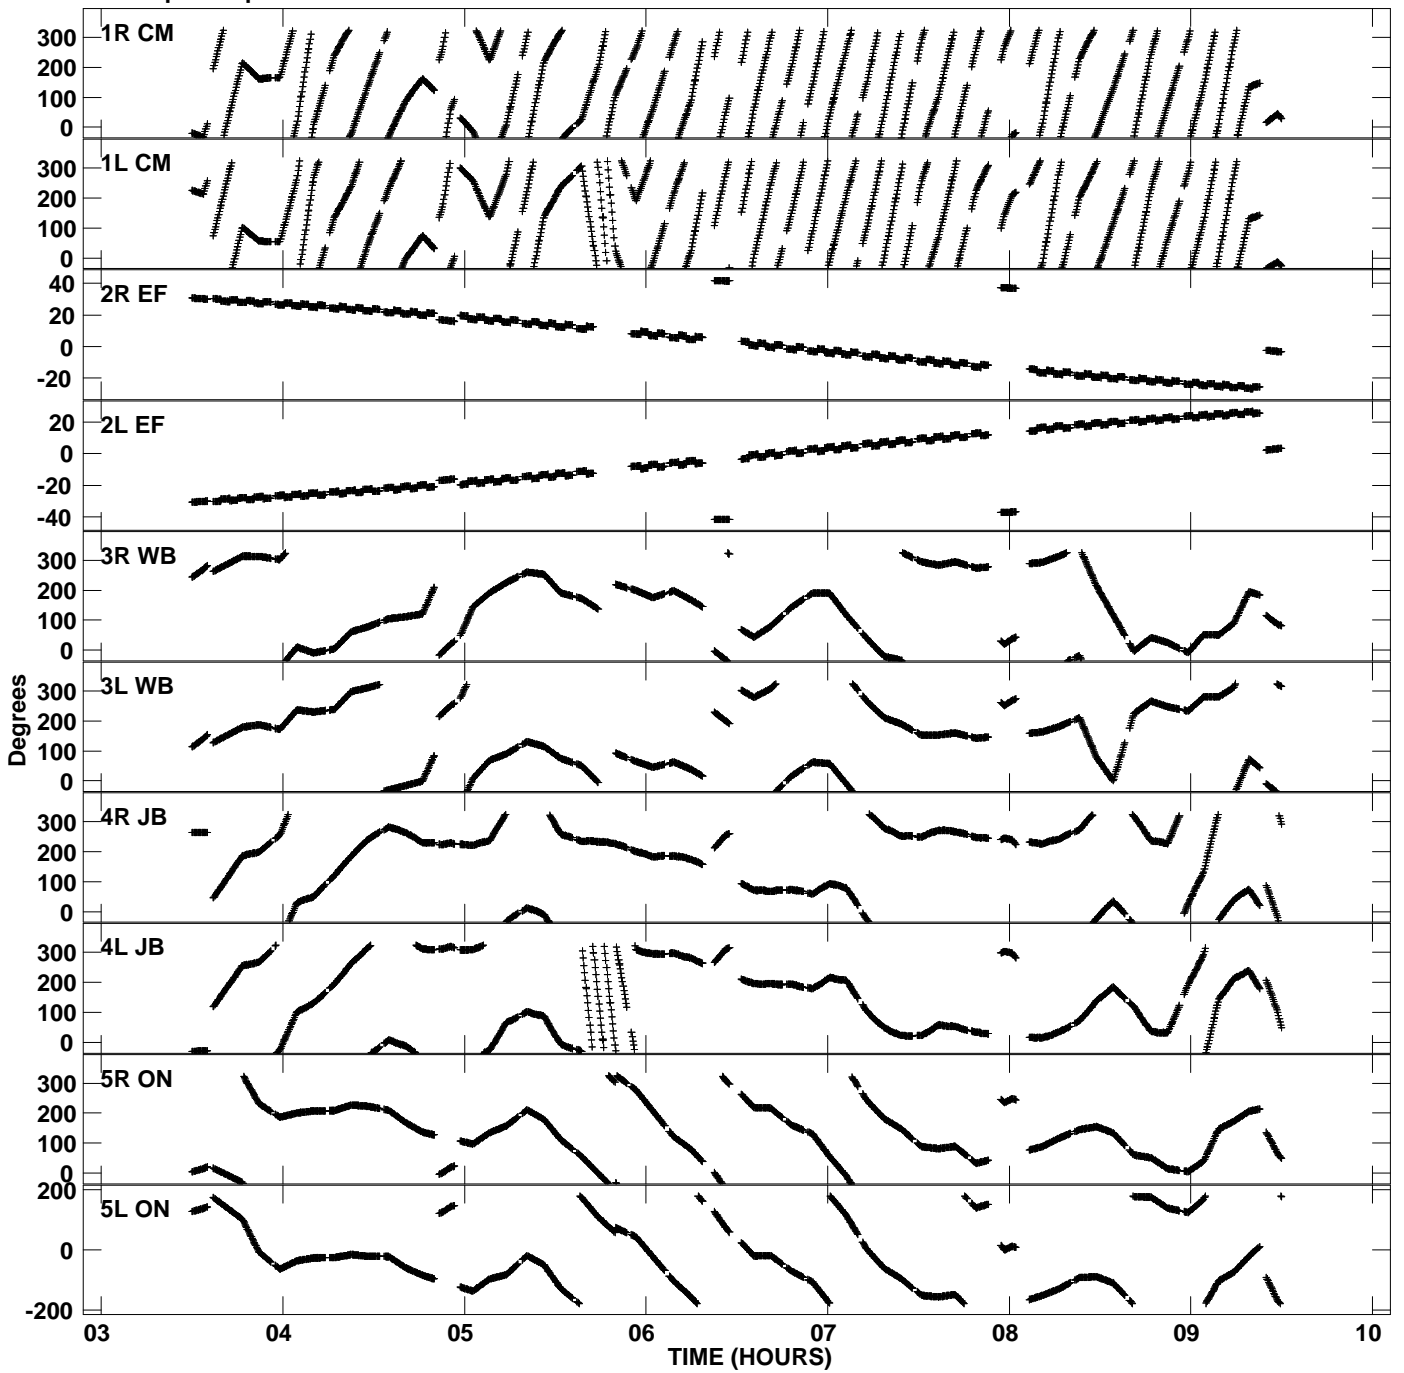

Plot file version 1 created 15-JUL-2009 13:55:58
Gain phs vs UTC time for EM064F_2.UVDATA.1
CL 3 Rpol & Lpol IF 1

Plot file version 2 created 15-JUL-2009 13:55:58
Gain phs vs UTC time for EM064F_2.UVDATA.1
CL 3 Rpol & Lpol IF 1