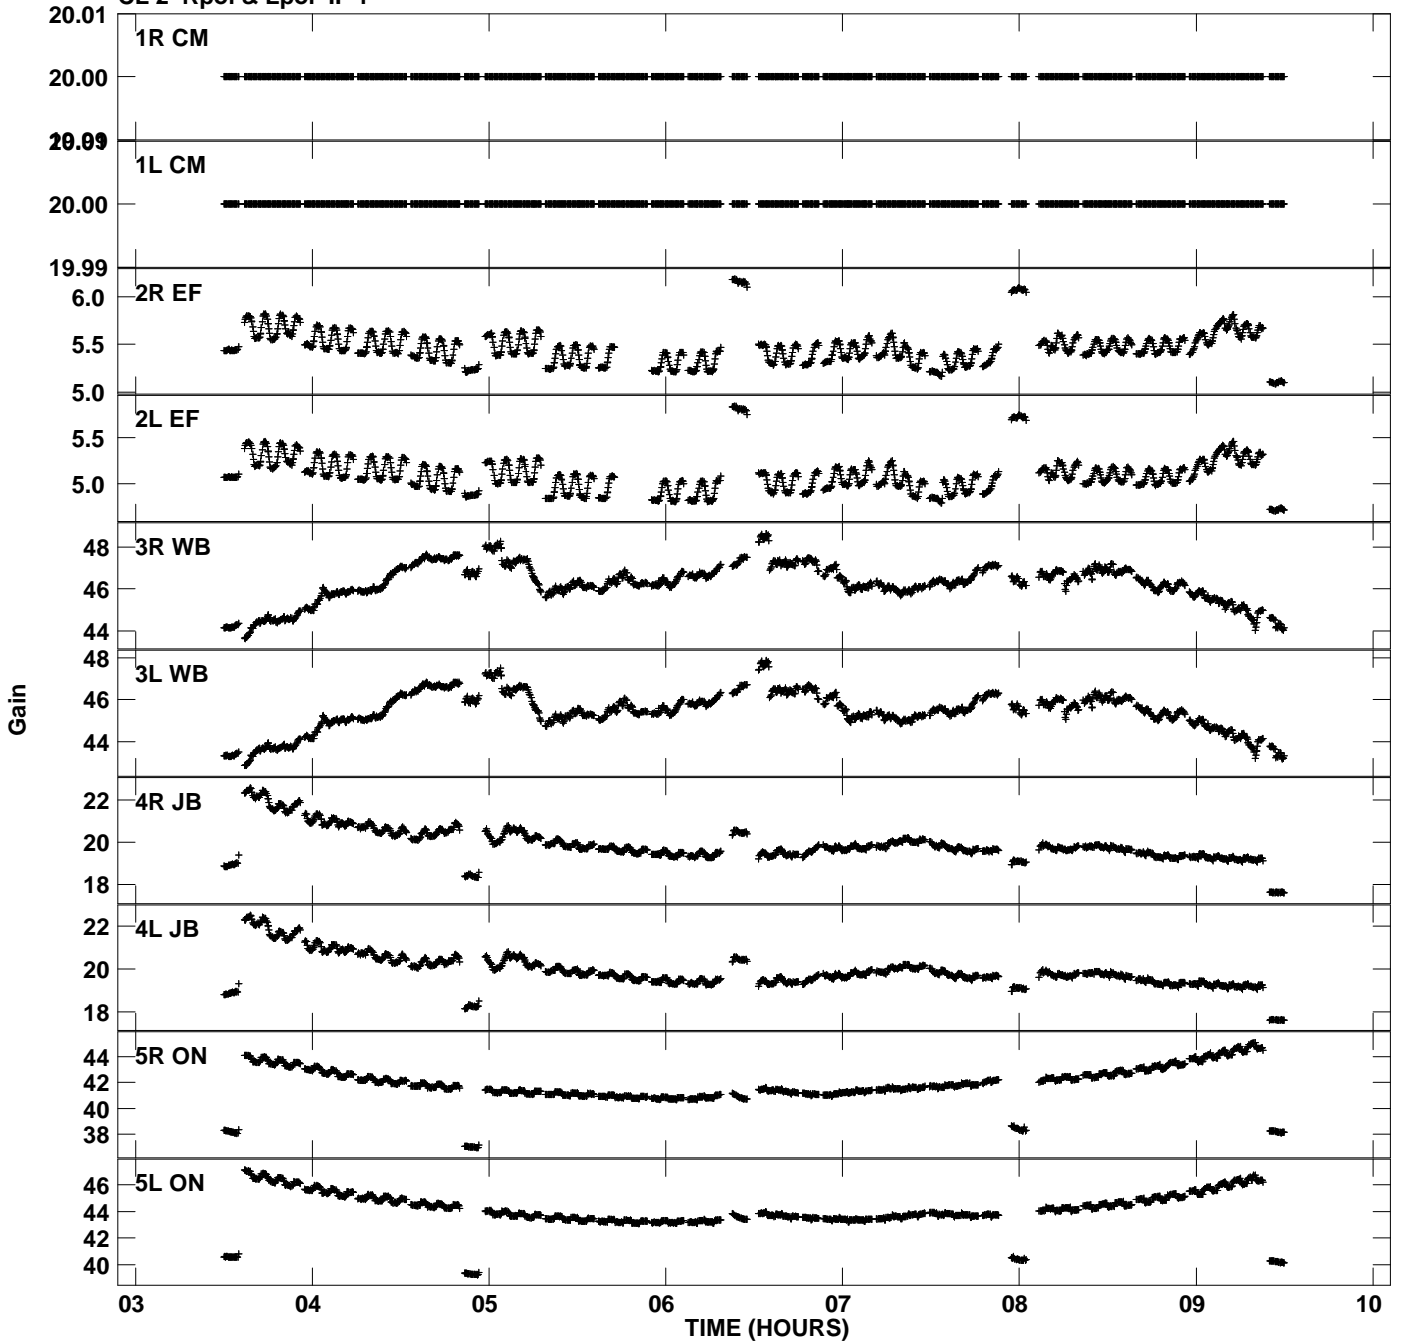

Plot file version 1 created 15-JUL-2009 12:24:36  
Gain amp vs UTC time for EM064F\_2.UVDATA.1  
CL 2 Rpol & Lpol IF 1

Plot file version 2 created 15-JUL-2009 12:24:36  
Gain amp vs UTC time for EM064F\_2.UVDATA.1  
CL 2 Rpol & Lpol IF 1