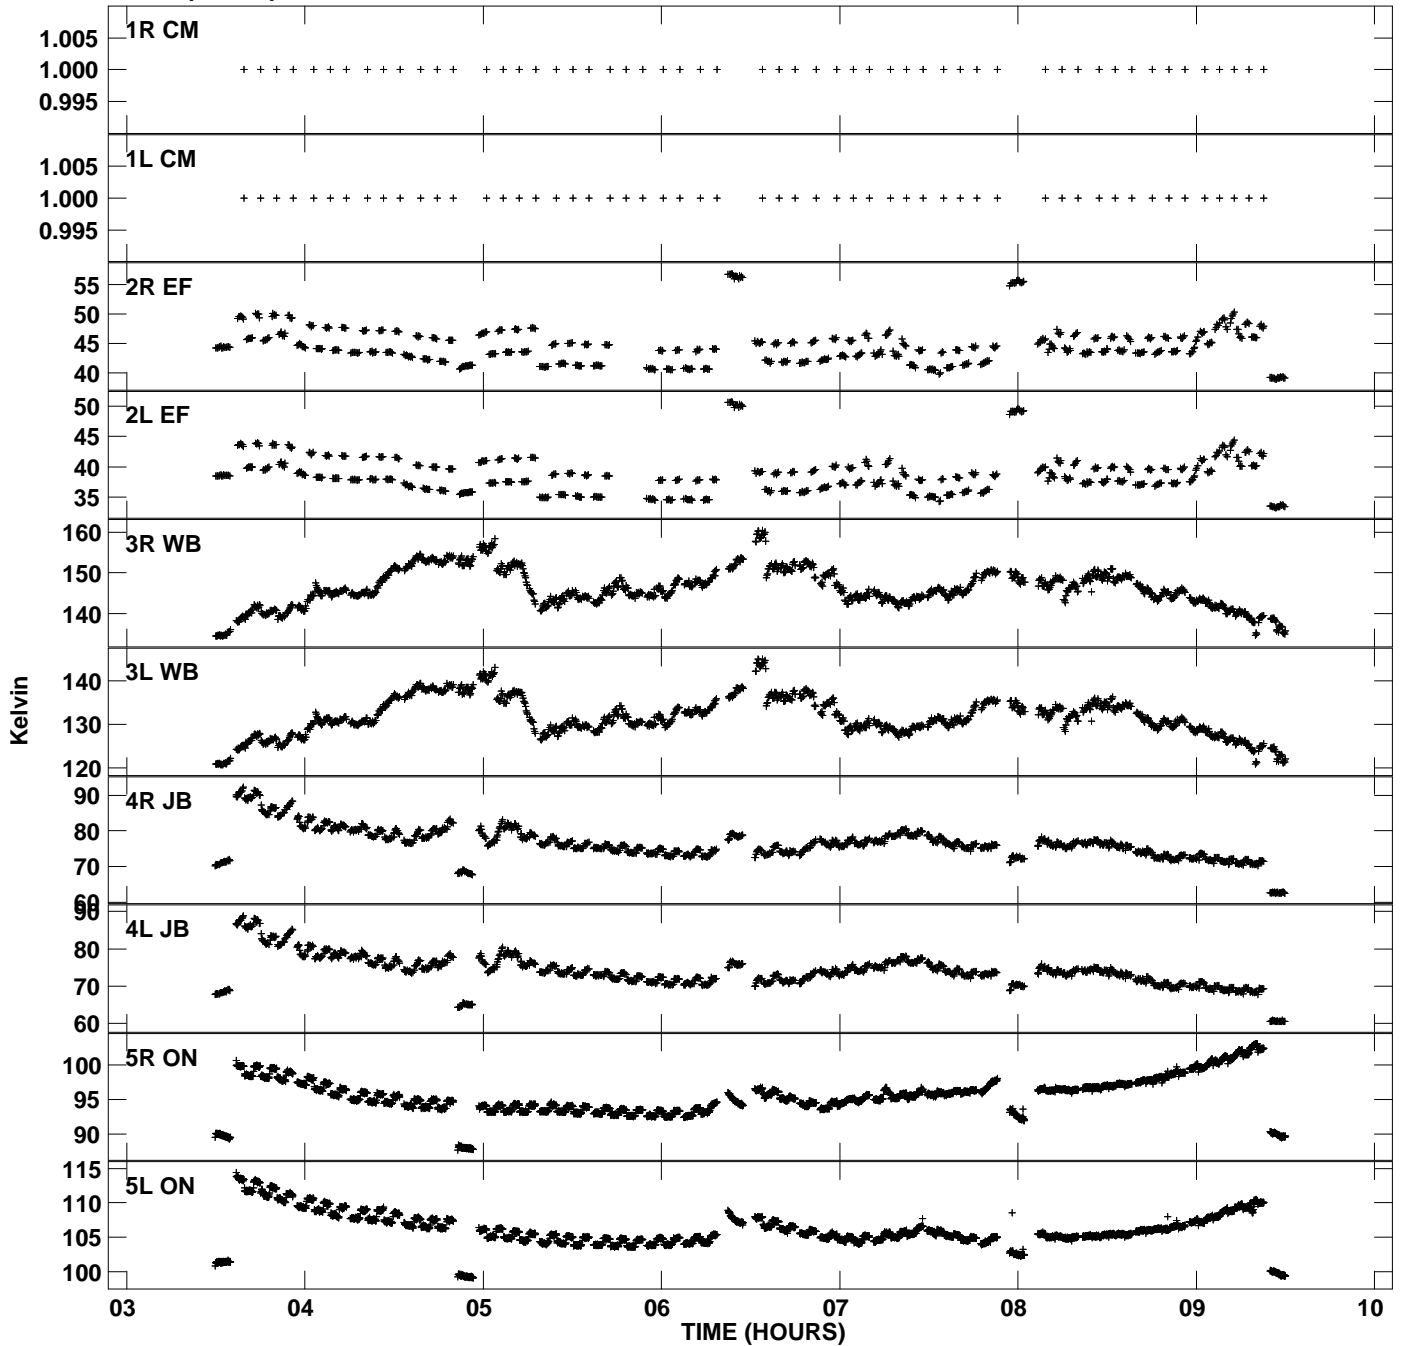

Plot file version 1 created 15-JUL-2009 12:24:32
Tsys vs UTC time for EM064F_2.UVDATA.1
TY 1 Rpol & Lpol IF 1

Plot file version 2 created 15-JUL-2009 12:24:32
Tsyst vs UTC time for EM064F_2.UVDATA.1
TY 1 Rpol & Lpol IF 1