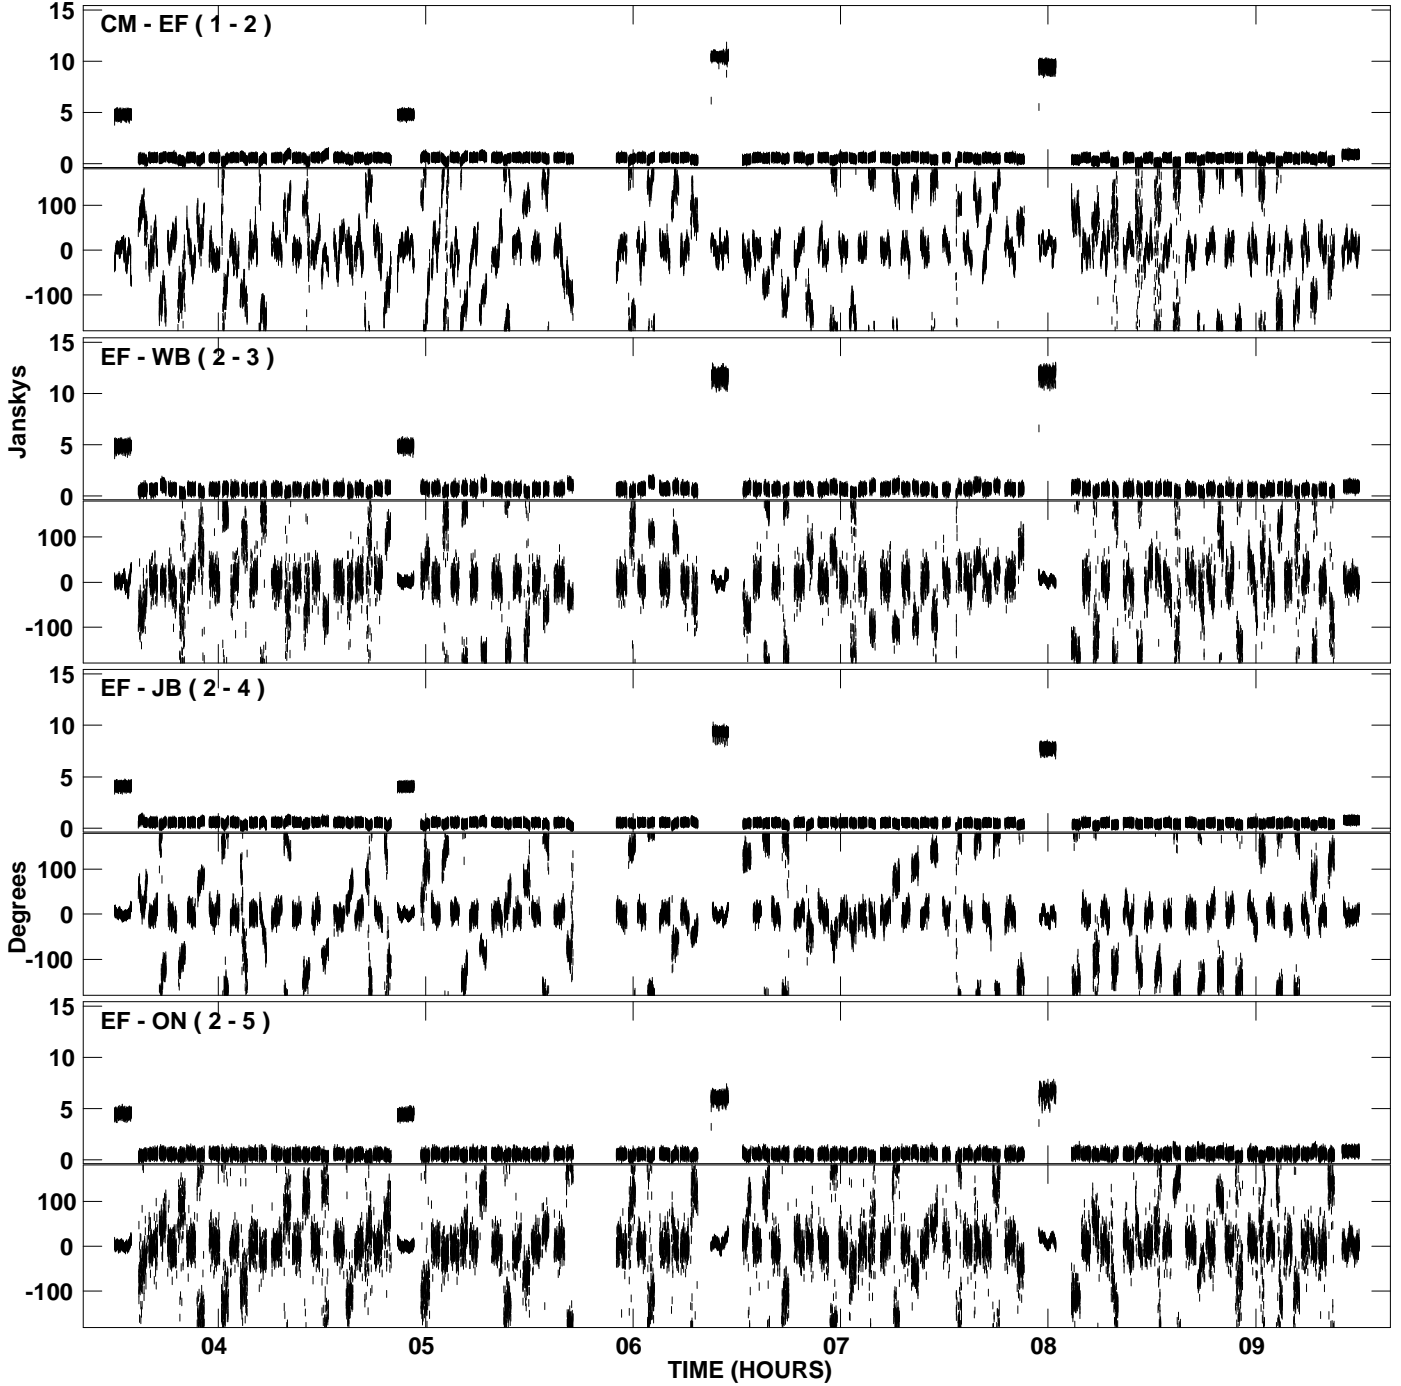

PLot file version 1 created 15-JUL-2009 14:36:53
Amplitude and Phase vs Time for EM064F 2.UVDATA.1 Vect aver. CL # 3
IF 1 CHAN 1 - 1024 STK LL

PLot file version 2 created 15-JUL-2009 14:36:53
Amplitude and Phase vs Time for EM064F 2.UVDATA.1 Vect aver. CL # 3
IF 1 CHAN 1 - 1024 STK LL

PLot file version 3 created 15-JUL-2009 14:41:53
Amplitude and Phase vs Time for EM064F 2.UVDATA.1 Vect aver. CL # 3
IF 1 CHAN 1 - 1024 STK RR

PLot file version 4 created 15-JUL-2009 14:41:54
Amplitude and Phase vs Time for EM064F 2.UVDATA.1 Vect aver. CL # 3
IF 1 CHAN 1 - 1024 STK RR