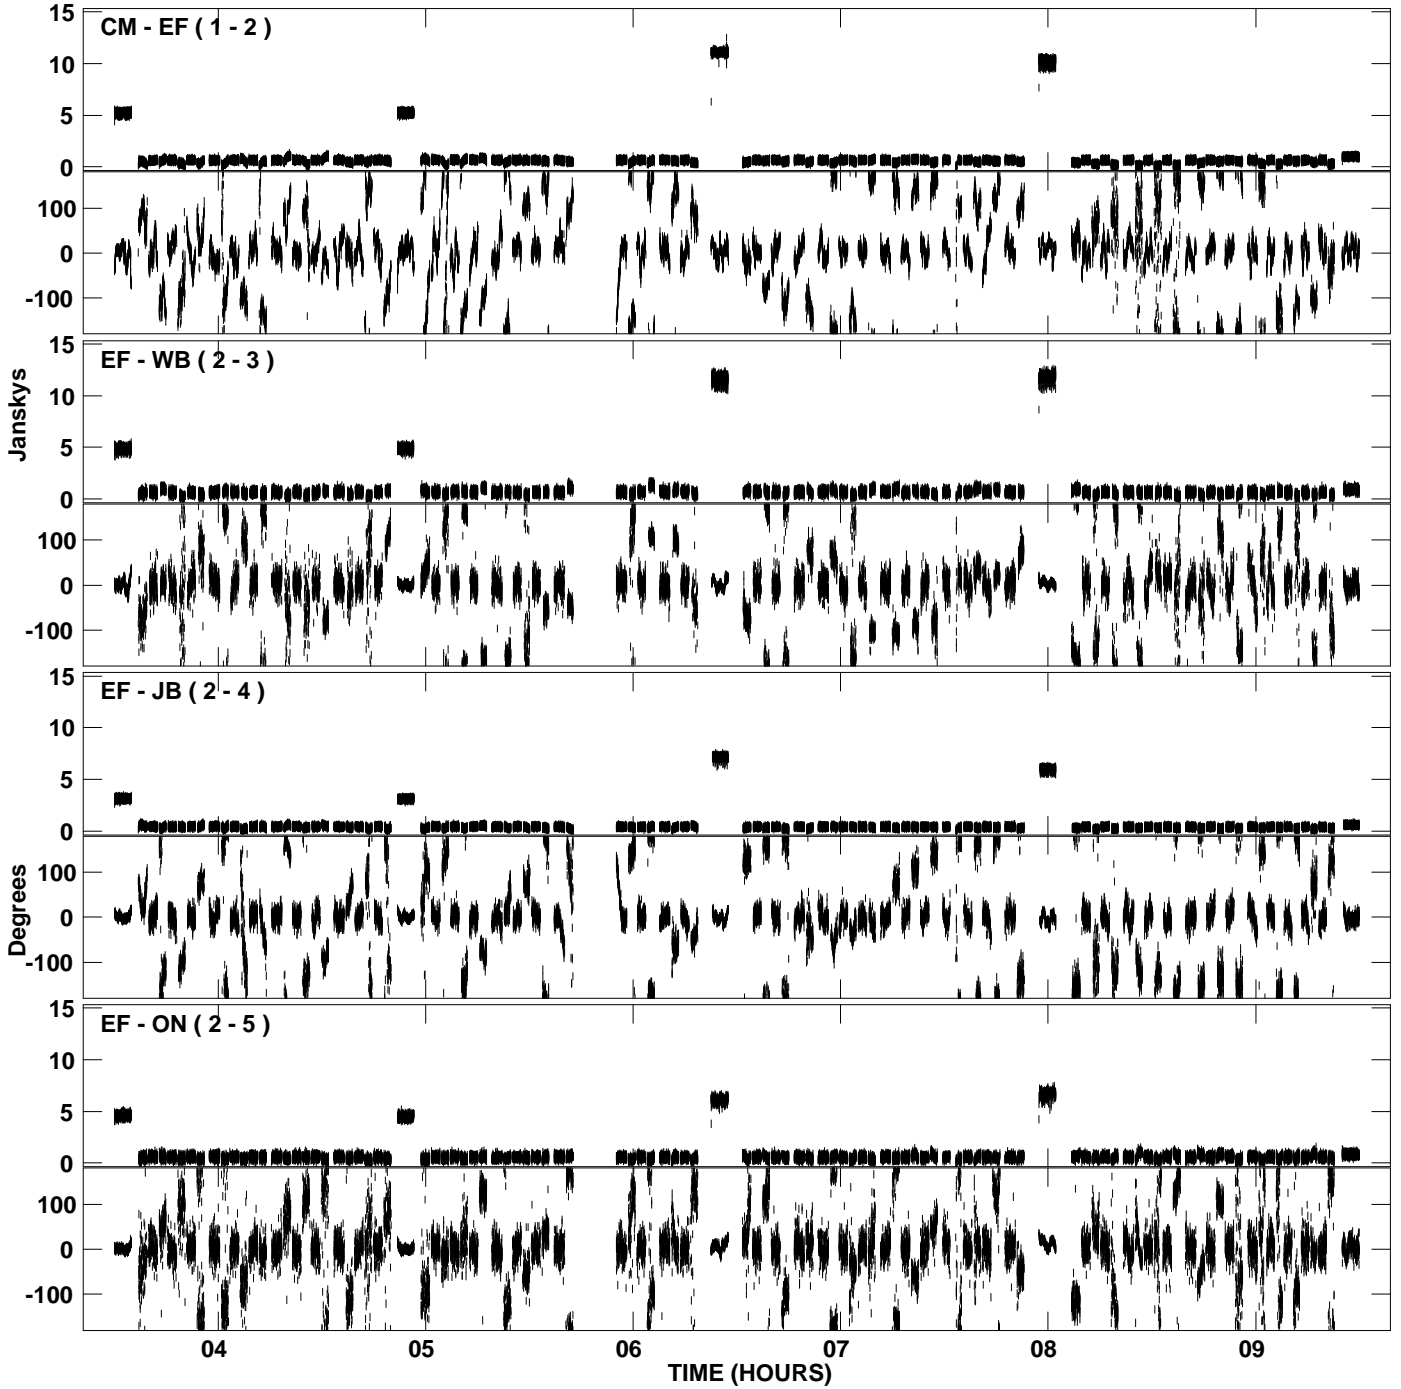

PLot file version 1 created 15-JUL-2009 14:36:53
Amplitude and Phase vs Time for EM064F 2.UVDATA.1 Vect aver. CL # 3
IF 1 CHAN 1 - 1024 STK LL

PLot file version 2 created 15-JUL-2009 14:36:53
Amplitude and Phase vs Time for EM064F 2.UVDATA.1 Vect aver. CL # 3
IF 1 CHAN 1 - 1024 STK LL

PLot file version 3 created 15-JUL-2009 14:41:53
Amplitude and Phase vs Time for EM064F 2.UVDATA.1 Vect aver. CL # 3
IF 1 CHAN 1 - 1024 STK RR

PLot file version 4 created 15-JUL-2009 14:41:54
Amplitude and Phase vs Time for EM064F 2.UVDATA.1 Vect aver. CL # 3
IF 1 CHAN 1 - 1024 STK RR