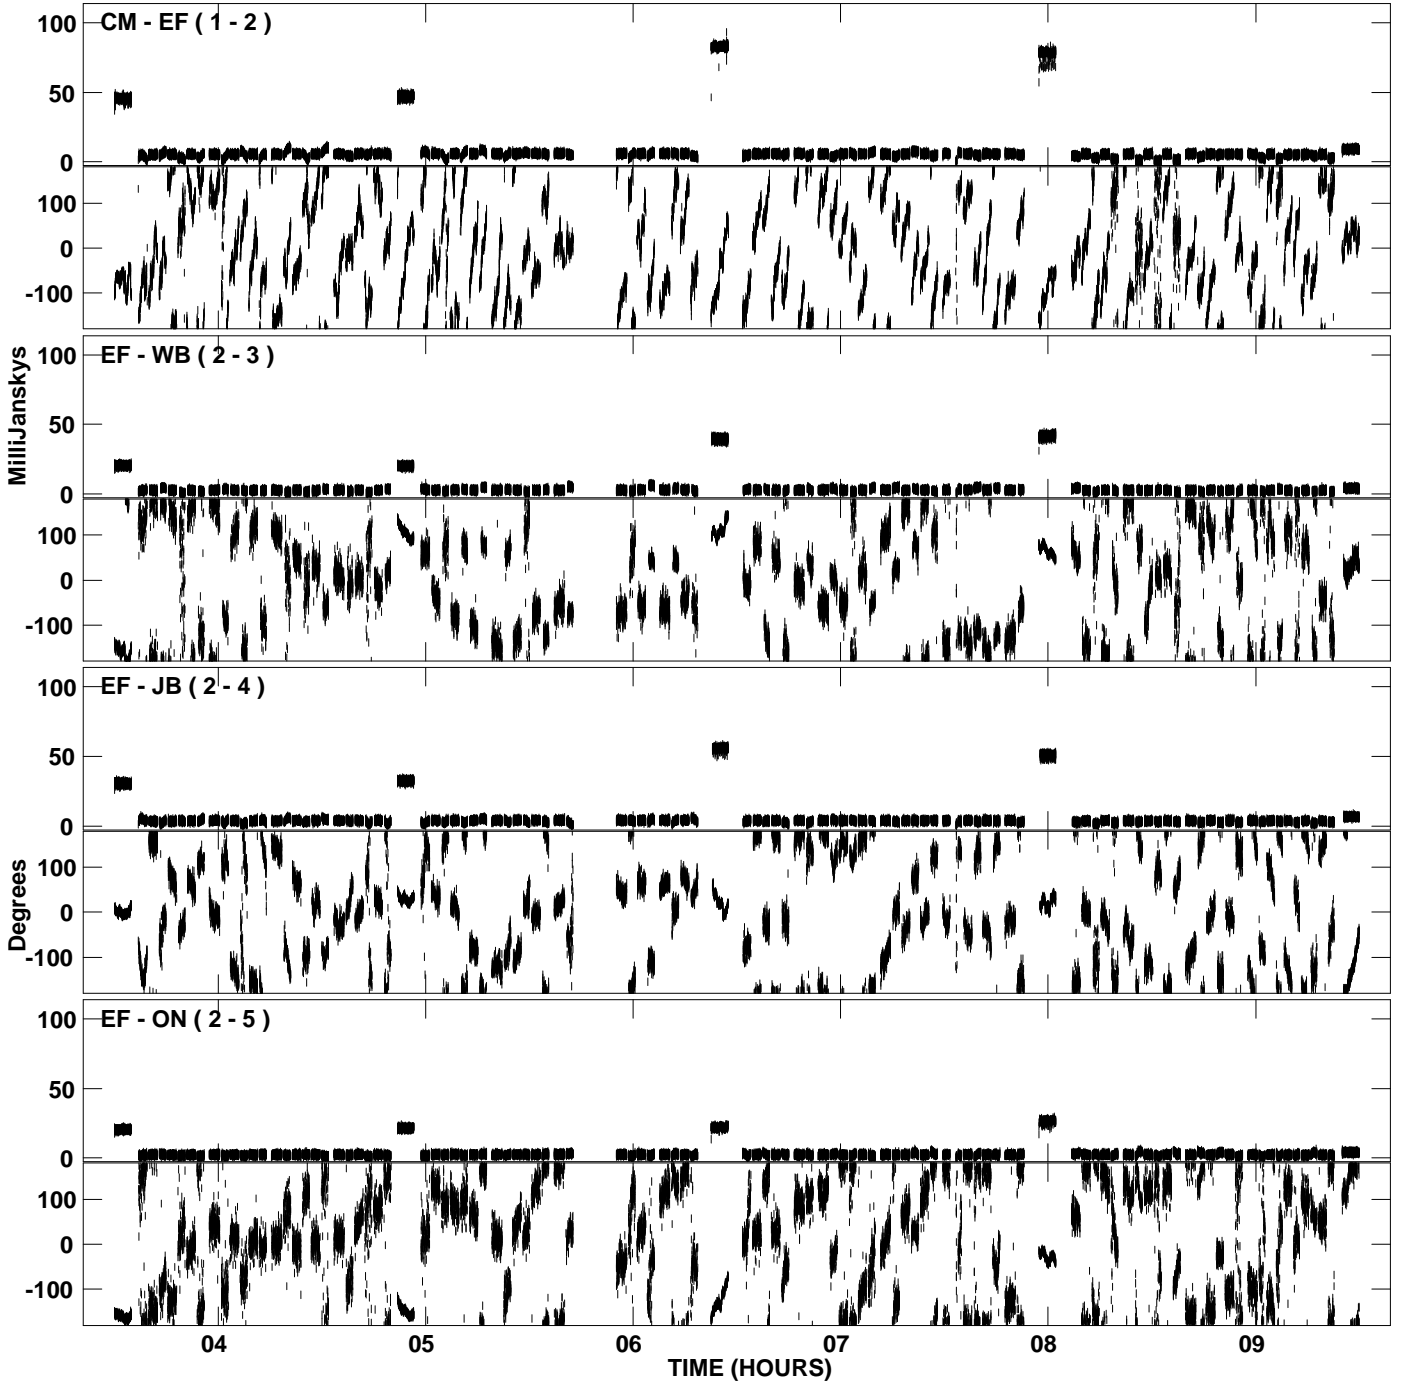

PLot file version 1 created 15-JUL-2009 11:55:06
Amplitude andPhase vs Time for EM064F 2.UVDATA.1 Vect aver.
IF 1 CHAN 1 - 1024 STK LL

PLot file version 2 created 15-JUL-2009 11:55:06
Amplitude andPhase vs Time for EM064F 2.UVDATA.1 Vect aver.
IF 1 CHAN 1 - 1024 STK LL

PLot file version 3 created 15-JUL-2009 11:58:50
Amplitude andPhase vs Time for EM064F 2.UVDATA.1 Vect aver.
IF 1 CHAN 1 - 1024 STK RR

PLot file version 4 created 15-JUL-2009 11:58:50
Amplitude andPhase vs Time for EM064F 2.UVDATA.1 Vect aver.
IF 1 CHAN 1 - 1024 STK RR