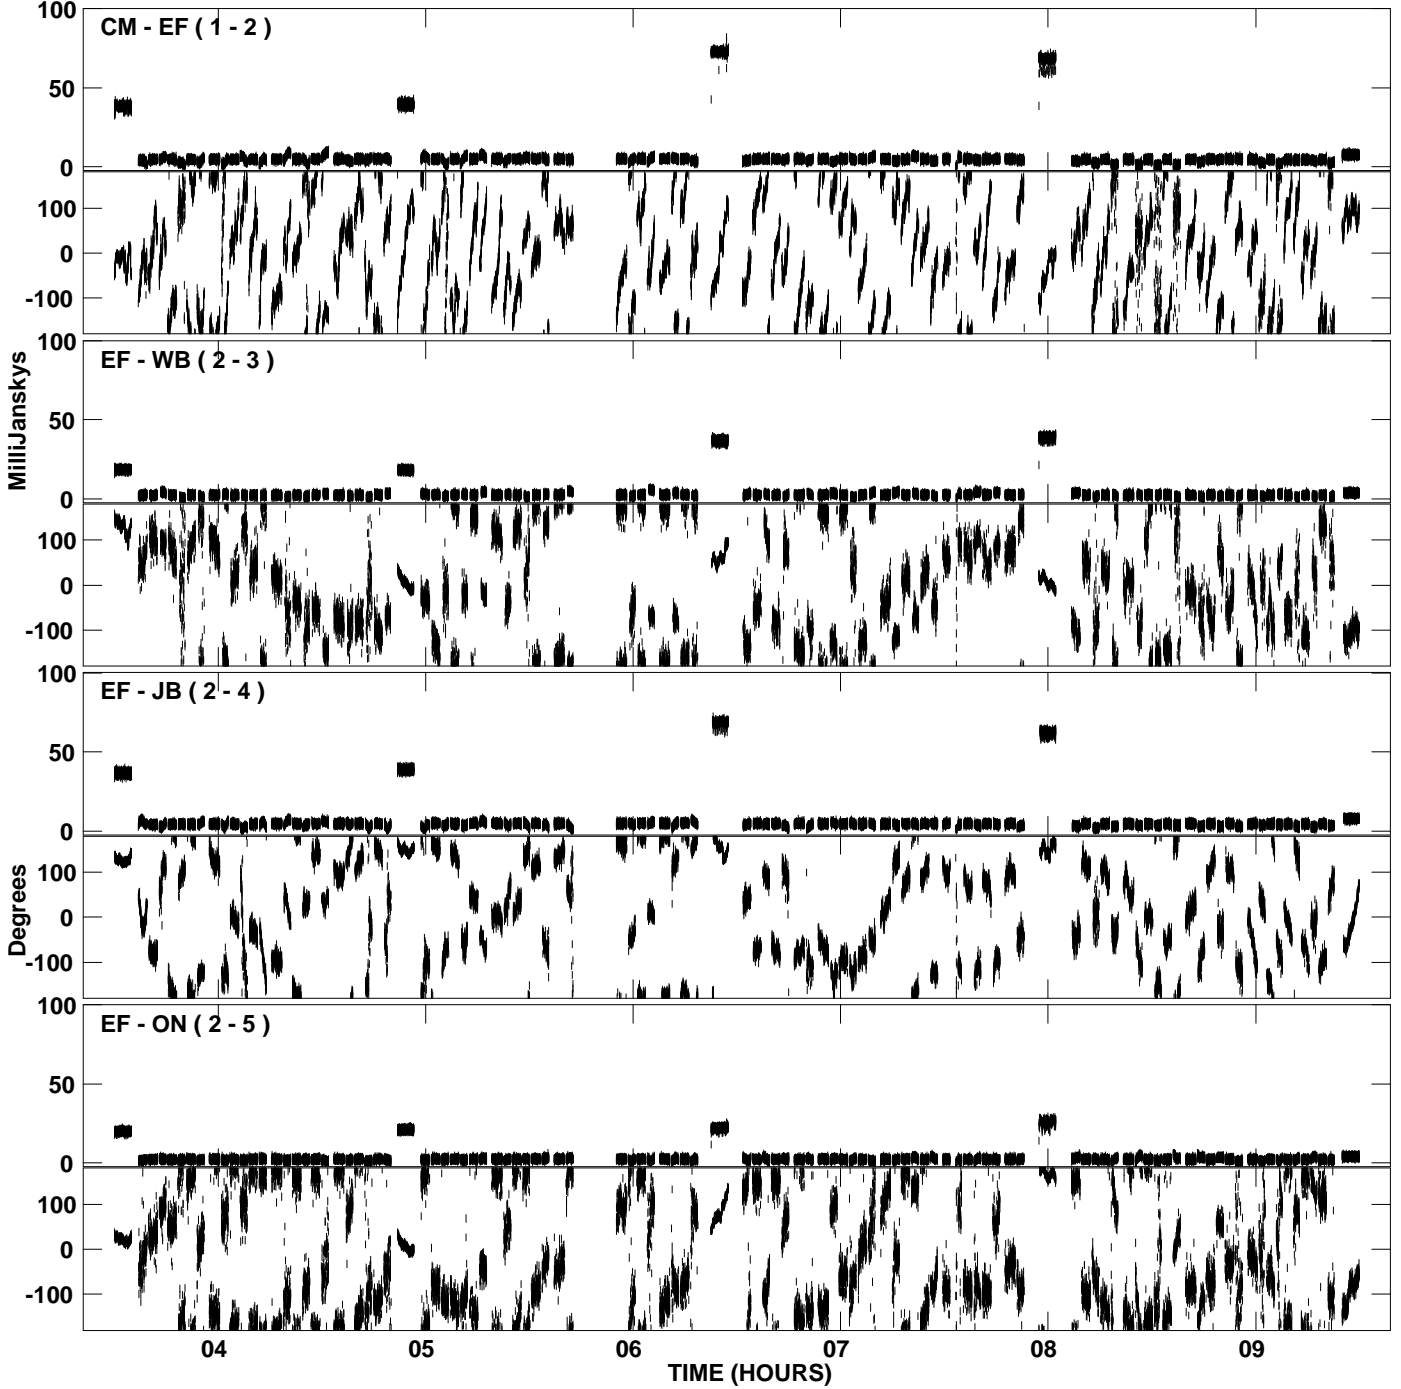

PLot file version 1 created 15-JUL-2009 11:55:06
Amplitude andPhase vs Time for EM064F 2.UVDATA.1 Vect aver.
IF 1 CHAN 1 - 1024 STK LL

PLot file version 2 created 15-JUL-2009 11:55:06
Amplitude andPhase vs Time for EM064F 2.UVDATA.1 Vect aver.
IF 1 CHAN 1 - 1024 STK LL

PLot file version 3 created 15-JUL-2009 11:58:50
Amplitude andPhase vs Time for EM064F 2.UVDATA.1 Vect aver.
IF 1 CHAN 1 - 1024 STK RR

PLot file version 4 created 15-JUL-2009 11:58:50
Amplitude andPhase vs Time for EM064F 2.UVDATA.1 Vect aver.
IF 1 CHAN 1 - 1024 STK RR