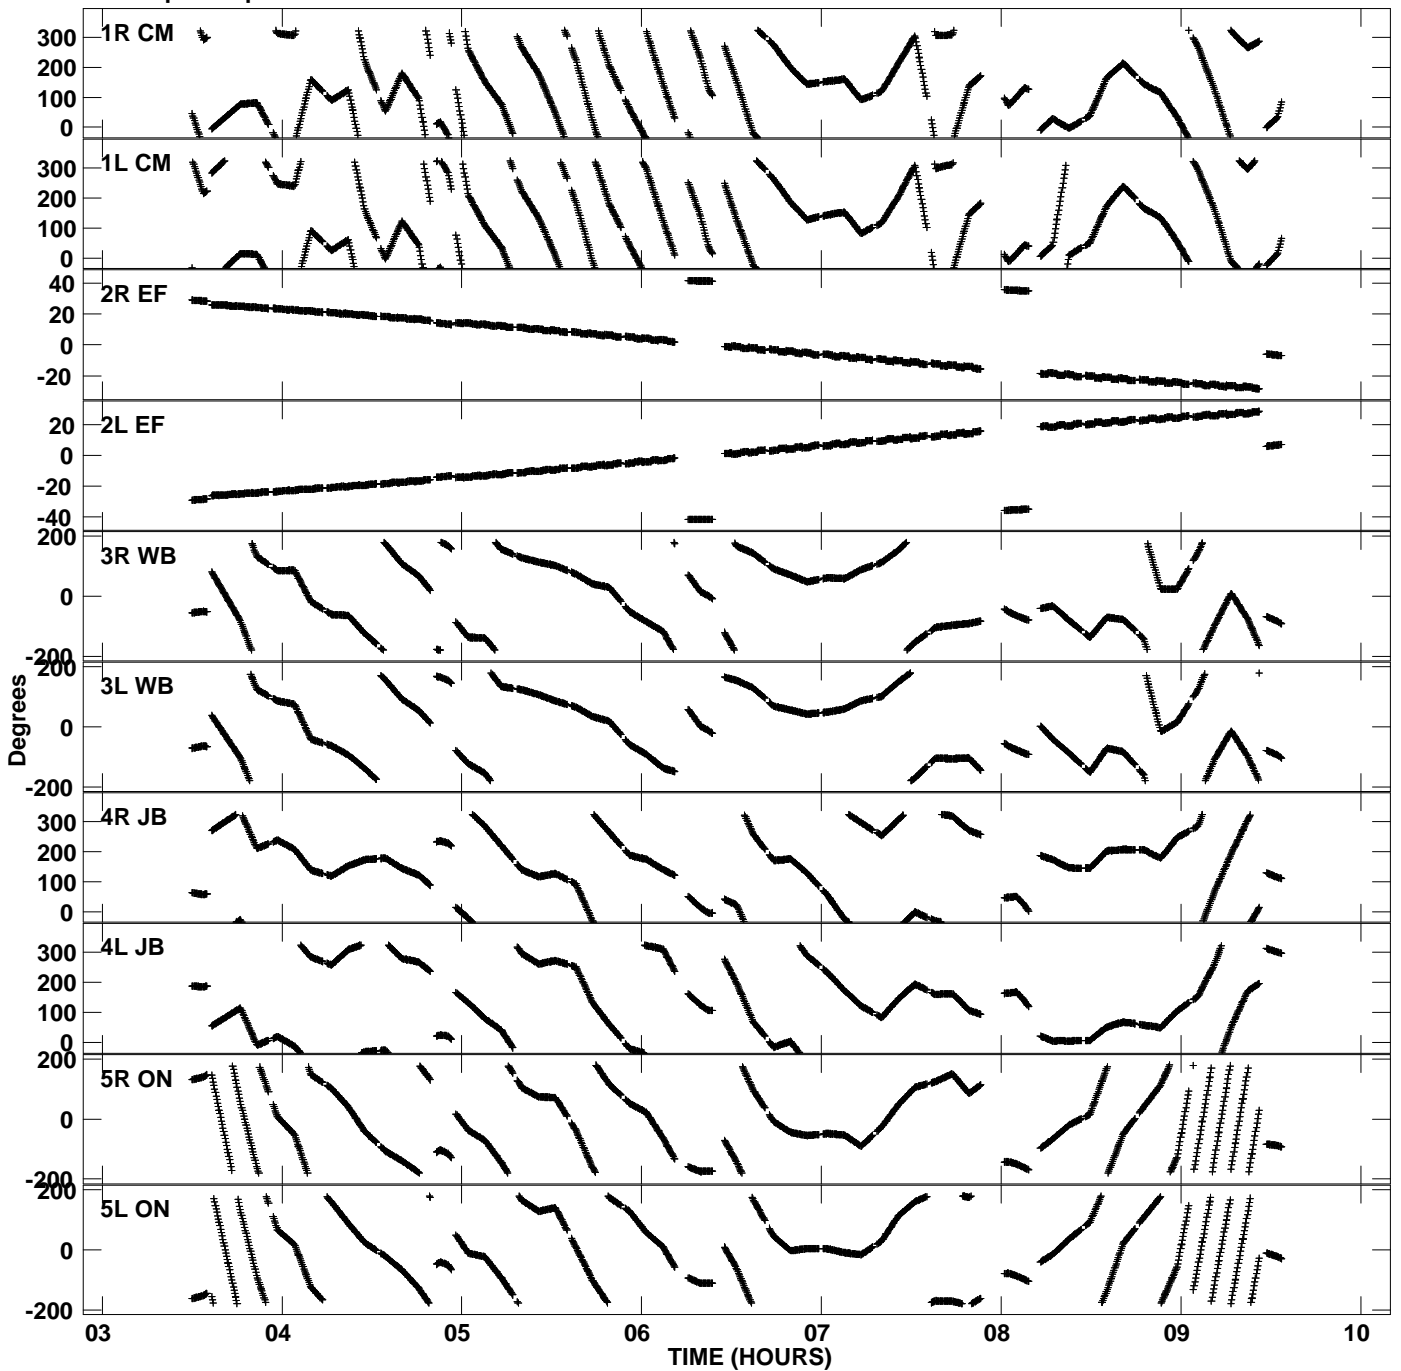

Plot file version 1 created 06-MAY-2008 13:17:12  
Gain phs vs UTC time for EM069A\_2.UVDATA.1  
CL 3 Rpol & Lpol IF 1

Plot file version 2 created 06-MAY-2008 13:17:12  
Gain phs vs UTC time for EM069A\_2.UVDATA.1  
CL 3 Rpol & Lpol IF 1