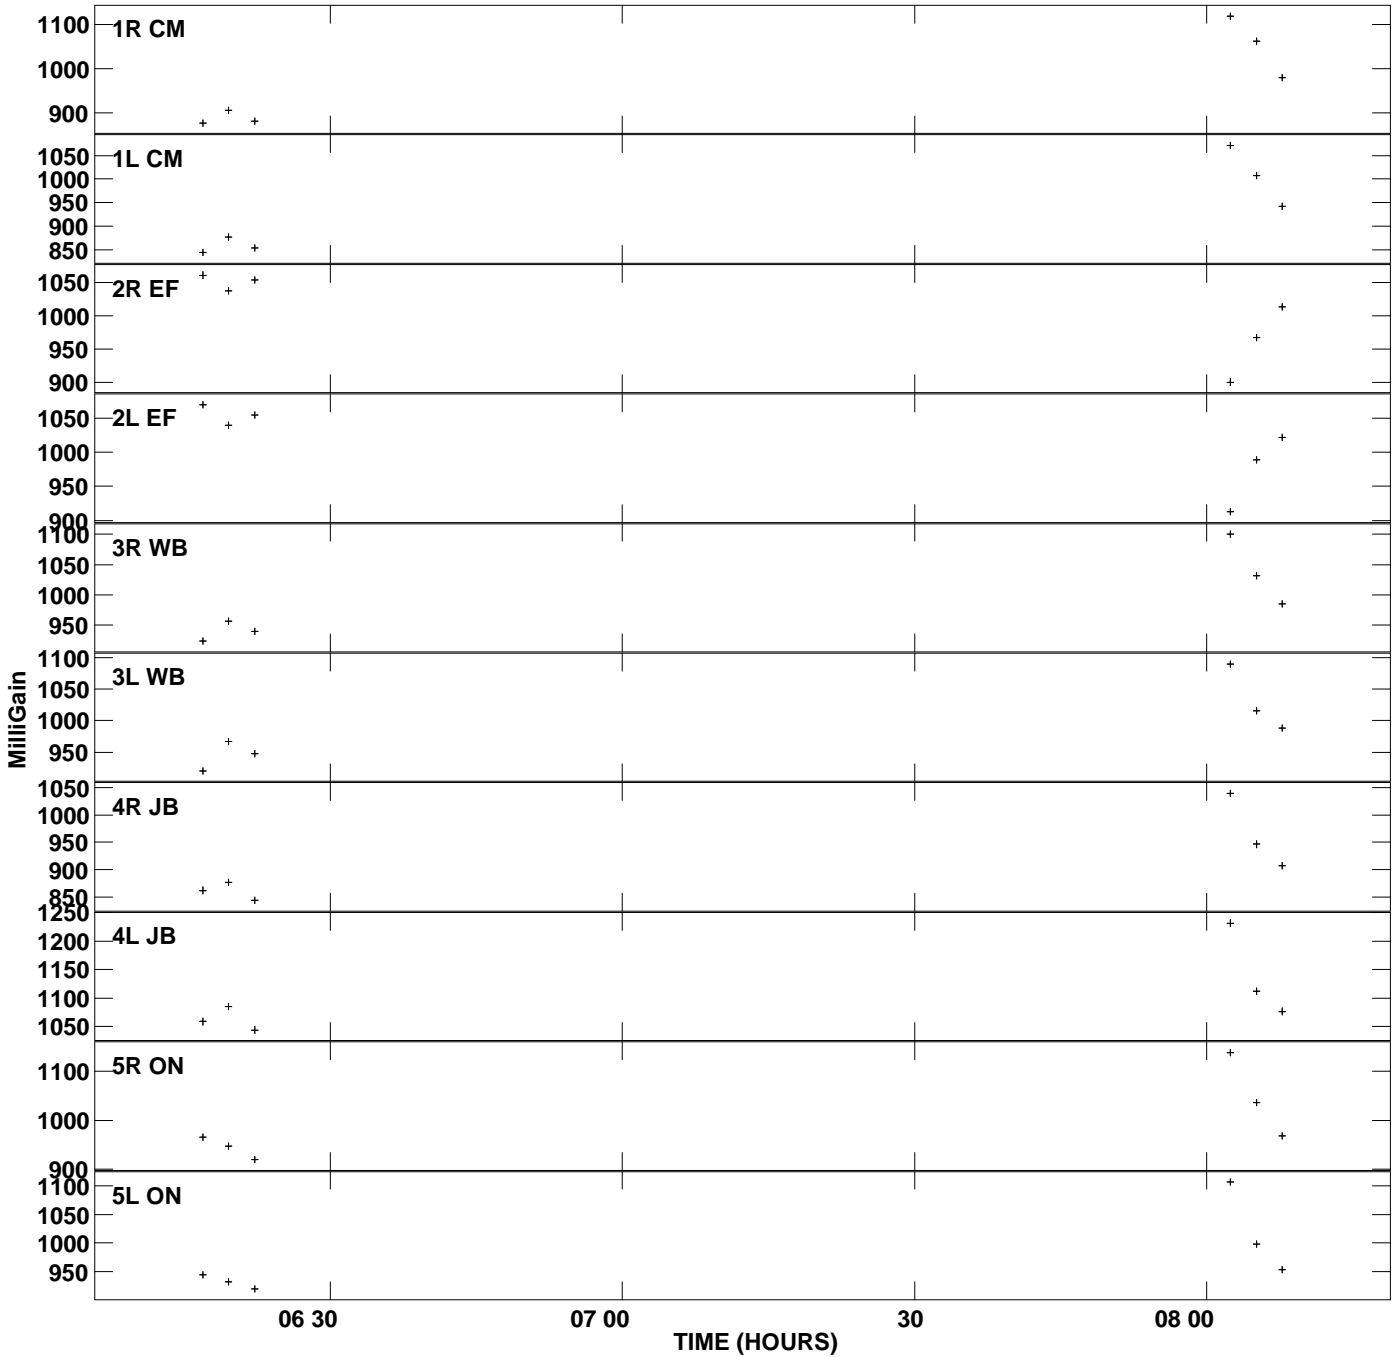

Plot file version 1 created 06-MAY-2008 14:34:36  
 Gain amp vs UTC time for J2253+1608.MULTI.1  
 SN 2 Rpol & Lpol IF 1

Plot file version 2 created 06-MAY-2008 14:34:36  
Gain amp vs UTC time for J2253+1608.MULTI.1  
SN 2 Rpol & Lpol IF 1