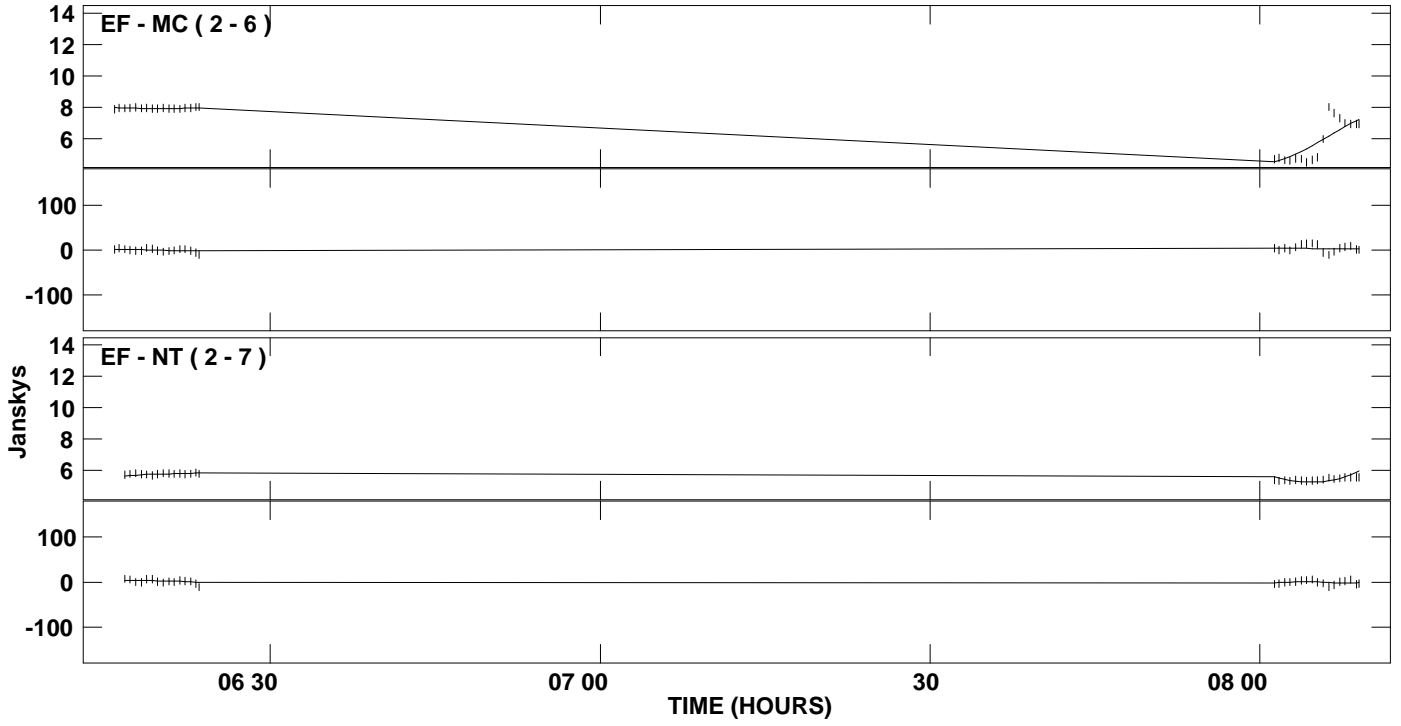

PLot file version 1 created 06-MAY-2008 14:35:51
Amplitude and Phase vs Time for J2253+1608.MULTI.1 Vect aver. CL # 3
IF 1 CHAN 1 STK LL of J2253+1608.ICL001.3

PLot file version 2 created 06-MAY-2008 14:35:51
Amplitude and Phase vs Time for J2253+1608.MULTI.1 Vect aver. CL # 3
IF 1 CHAN 1 STK LL of J2253+1608.ICL001.3

PLot file version 3 created 06-MAY-2008 14:35:52
Amplitude and Phase vs Time for J2253+1608.MULTI.1 Vect aver. CL # 3
IF 1 CHAN 1 STK RR of J2253+1608.ICL001.3

PLot file version 4 created 06-MAY-2008 14:35:52
Amplitude and Phase vs Time for J2253+1608.MULTI.1 Vect aver. CL # 3
IF 1 CHAN 1 STK RR of J2253+1608.ICL001.3