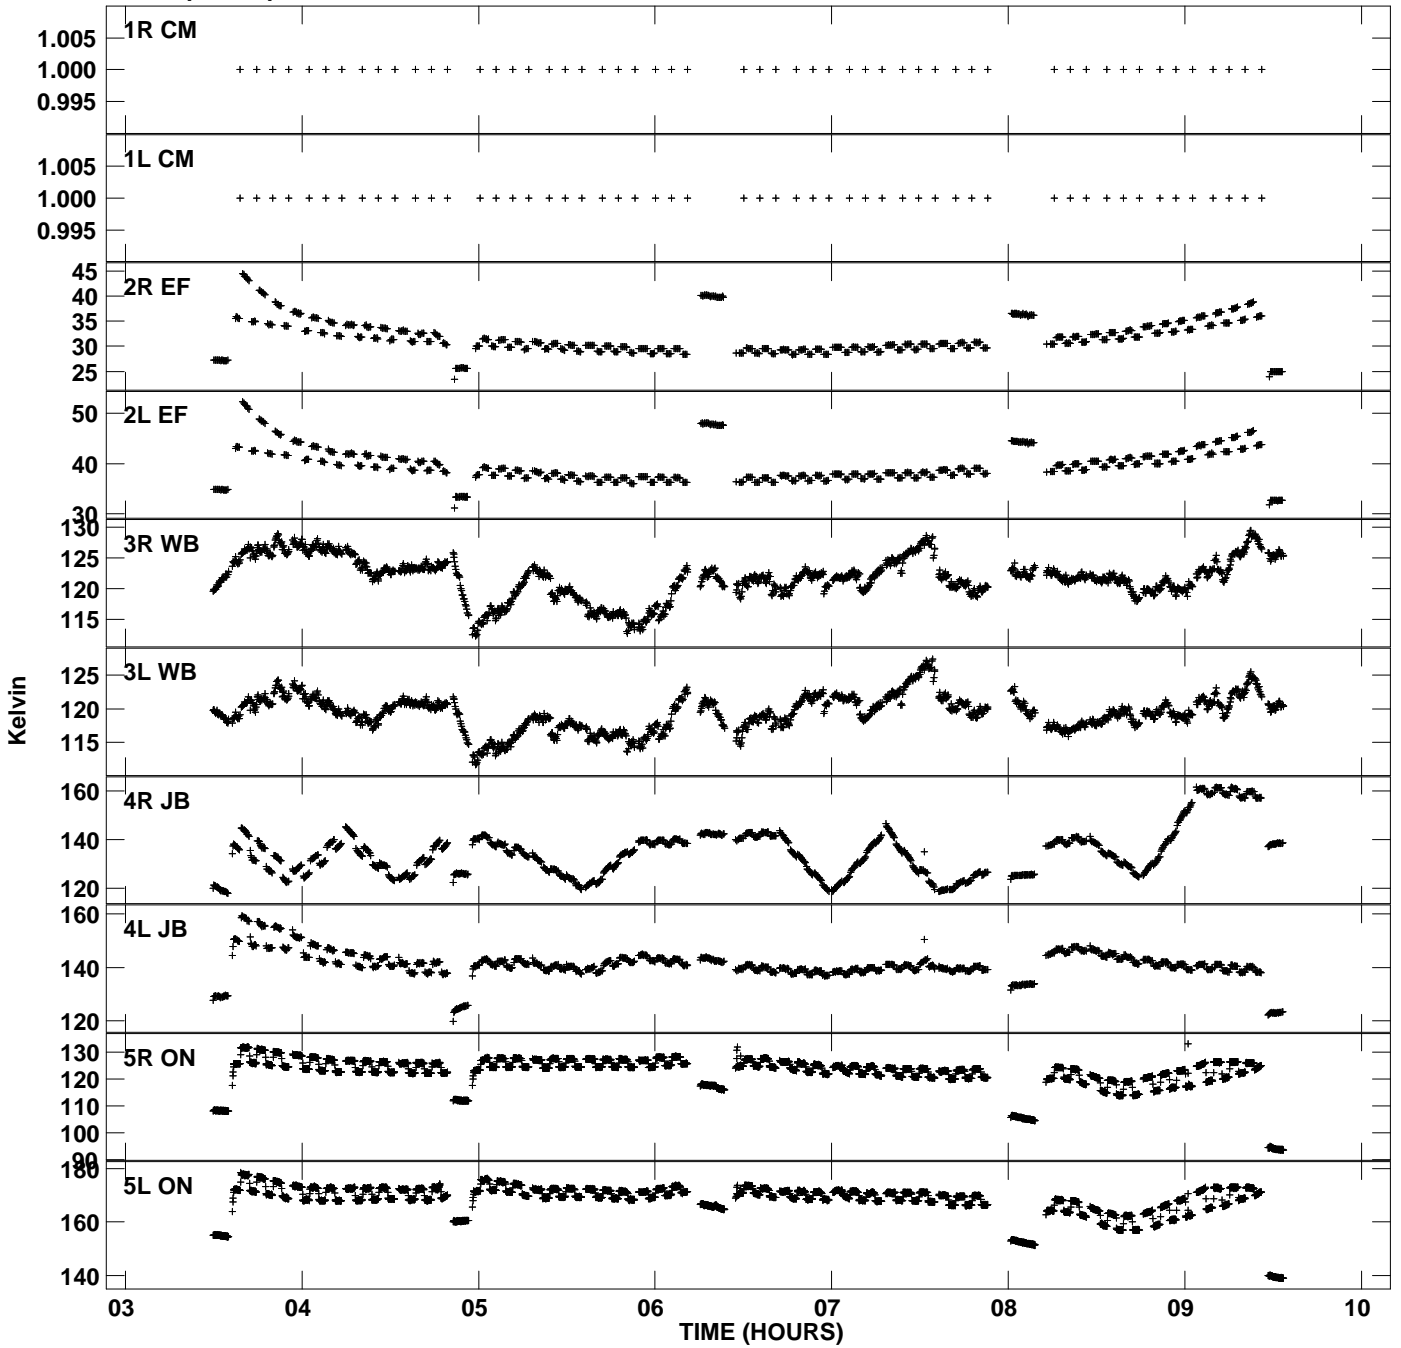

Plot file version 1 created 06-MAY-2008 11:24:16
Tsys vs UTC time for EM069A_2.UVDATA.1
TY 1 Rpol & Lpol IF 1

Plot file version 2 created 06-MAY-2008 11:24:16
Tsys vs UTC time for EM069A_2.UVDATA.1
TY 1 Rpol & Lpol IF 1